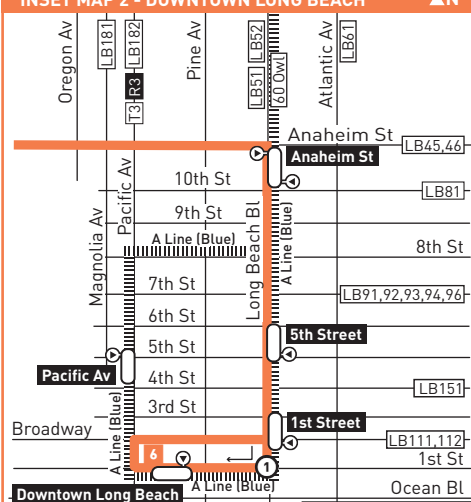

### ROUTE MAP

### INSET MAP 1 - LAX CITY BUS CENTER

### INSET MAP 2 - DOWNTOWN LONG BEACH

**INSET 1 & 2**

- Line 232 Route
- Metro Rail Station & Timepoint
- Metro Rail Station
- Metro Rail Station Entrance
- Metro Rail

**LEGEND**

- Line 232 Route
- Local Stop Timepoint
- Metro Rail Station
- Metro Rail Station & Timepoint
- Metro Rail
- Transit Center
- BBB Santa Monica's Big Blue Bus
- BC Beach Cities Transit
- C Culver CityBus
- CE LADOT Commuter Express
- GA GTrans (Gardena)
- LAX Los Angeles International Airport
- LB Long Beach Transit
- LD LADOT DASH
- PV Palos Verdes Peninsula Authority
- R Rapid
- T Torrance Transit