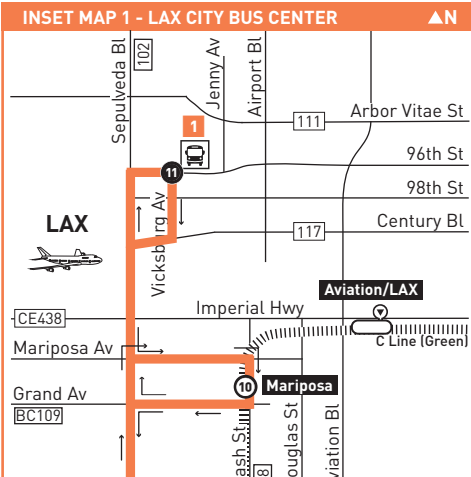

### ROUTE MAP

### INSET MAP 1 - LAX CITY BUS CENTER

### INSET MAP 2 - DOWNTOWN LONG BEACH

**INSET 1 & 2**

- Line 232 Route
- Metro Rail Station & Timepoint
- Metro Rail Station
- Metro Rail Station Entrance
- Metro Rail

**LEGEND**

- Line 232 Route
- Local Stop Timepoint
- Metro Rail Station
- Metro Rail Station & Timepoint
- Metro Rail
- Transit Center
- BBB Santa Monica's Big Blue Bus
- BC Beach Cities Transit
- C Culver CityBus
- CE LADOT Commuter Express
- GA GTrans (Gardena)
- LAX Los Angeles International Airport
- LB Long Beach Transit
- LD LADOT DASH
- PV Palos Verdes Peninsula Authority
- R Rapid
- T Torrance Transit