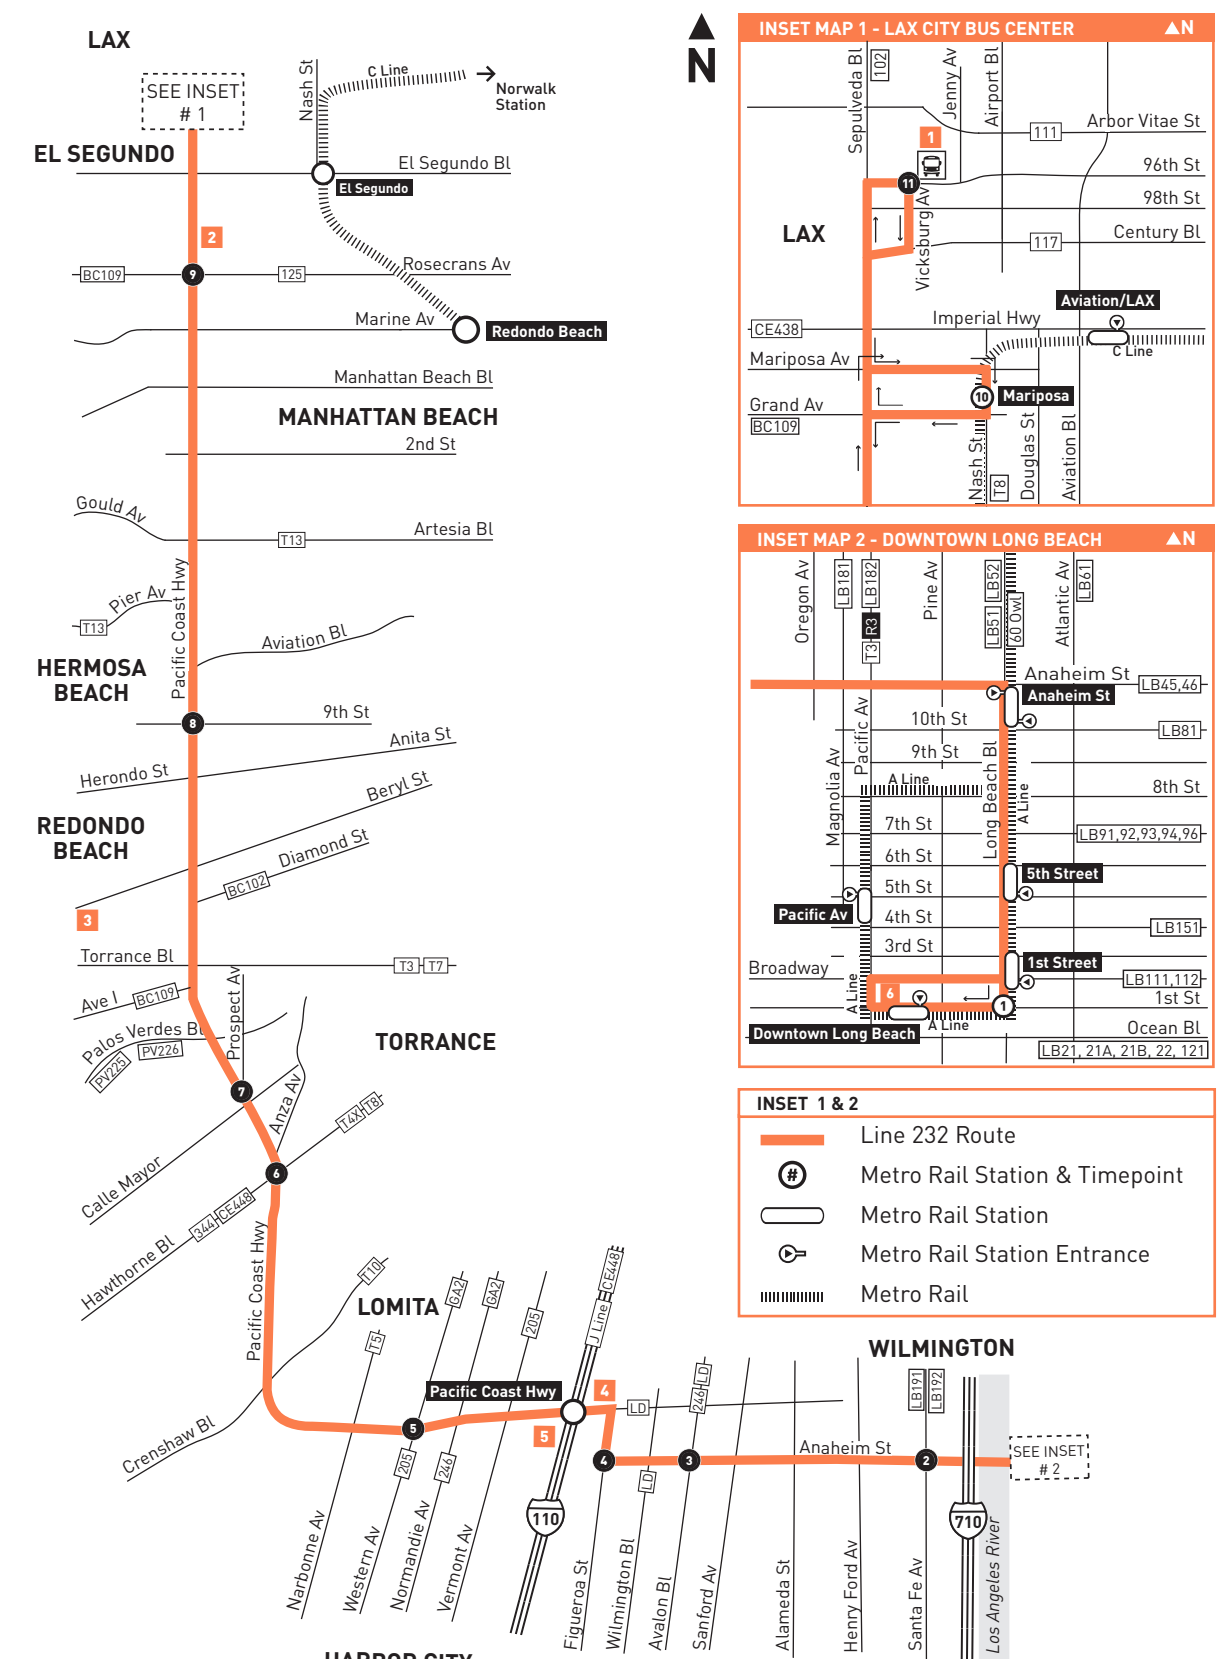

Saturday, Sunday & Holiday Schedules

Horarios de sabado, domingo y días feriados

Saturday, Sunday & Holiday schedule in effect on New Year's Day, Memorial Day, Independence Day, Labor Day, Thanksgiving Day and Christmas Day.

Horarios de sabado, domingo y días feriados en vigor para New Year's Day, Memorial Day, Independence Day, Labor Day, Thanksgiving Day and Christmas Day.

ROUTE MAP

LEGEND

- Line 232 Route
- Local Stop Timepoint
- Metro Rail Station
- Metro Rail Station & Timepoint
- Metro Rail
- Transit Center
- BBB Santa Monica's Big Blue Bus
- BC Beach Cities Transit
- C Culver CityBus
- CE LADOT Commuter Express
- GA GTrans (Gardena)
- LAX Los Angeles International Airport
- LB Long Beach Transit
- LD LADOT DASH
- PV Palos Verdes Peninsula Authority
- R Rapid
- T Torrance Transit

MAP NOTES

1. **LAX City Bus Center**
   Metro 40 Owl, 102, 111, 117, 232; C6, R6, T8; BBB3, BBB Rapid 3; BC109; LAX Shuttle
2. **Plaza El Segundo**
   Metro 125, 232 (N/B only); BC109
3. **King Harbor**
   Metro 232; BC102, BC109; CE438; T3, T7, T13
4. **Pacific Coast Highway Station**
   Freeway Level:
   J Line 950;
   Street Level: Metro 205, 232, 246; CE448; DASH Wilmington
5. **LA Harbor College**
   Metro 205, 232, 246
6. **Downtown Long Beach Station**
   A Line; Metro 60 Owl, 232; T3; T R3; CE142; LB21, 21A, 21B 22, 46, 51, 52, 61, 71, 72, 81, 91, 92, 93, 94, 111, 112, 121, 151, 172, 173, 174, 181, 182, 191, 192; Amtrak Thruway; LB Passport