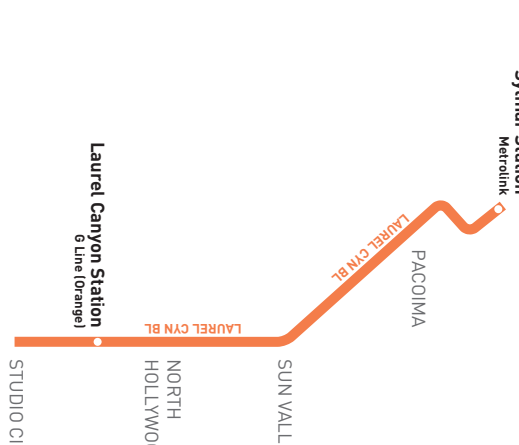

Saturday

230

Southbound Al Sur (Approximate Times / Tiempos Aproximados)

SYLMAR	PACOIMA	SUN VALLEY	NORTH HOLLYWOOD	STUDIO CITY
5	4	3	2	1
Sylmar Station	Laurel Canyon & Van Nuys	Laurel Canyon & Roscoe	Laurel Canyon G Line (Orange) Station	Ventura Place & Ventura
5:17A	5:31A	5:41A	5:54A	5:59A
5:50	6:04	6:14	6:28	6:34
6:28	6:42	6:53	7:09	7:16
7:02	7:17	7:28	7:44	7:51
7:36	7:51	8:03	8:19	8:26
8:11	8:26	8:38	8:54	9:01
8:44	9:01	9:14	9:30	9:38
9:19	9:36	9:49	10:05	10:13
9:54	10:11	10:24	10:40	10:49
10:30	10:47	11:00	11:16	11:25
11:04	11:21	11:34	11:52	12:01P
11:38	11:56	12:10P	12:28P	12:37
12:12P	12:31P	12:45	1:03	1:12
12:47	1:06	1:20	1:37	1:46
1:21	1:40	1:54	2:11	2:19
1:57	2:16	2:29	2:45	2:53
2:33	2:51	3:04	3:20	3:28
3:08	3:26	3:39	3:55	4:03
3:43	4:01	4:14	4:30	4:37
4:19	4:37	4:50	5:06	5:13
4:55	5:13	5:26	5:42	5:49
5:30	5:48	6:01	6:17	6:24
6:09	6:25	6:37	6:52	6:59
6:45	7:01	7:13	7:28	7:35
7:23	7:38	7:50	8:04	8:11
8:26	8:41	8:51	9:04	9:10
9:24	9:39	9:49	10:02	10:08

metro.net 323.60.METRO
Wheelchair Hotline 800.621.7828
Travel Info 511
California Relay Service 711

Metro Local
Northbound to Sylmar Station
Southbound to Studio City
Via Laurel Canyon BL

Effective Dec 11 2022