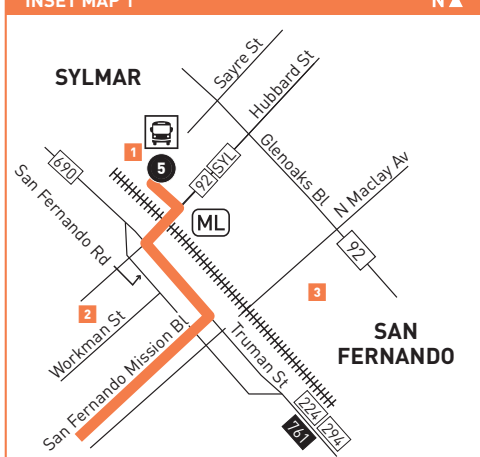

STUDIO CITY	NORTH HOLLYWOOD	SUN VALLEY	PACOIMA	SYLMAR
1	2	3	4	5
Ventura Place & Ventura	Laurel Canyon G Line (Orange) Station	Laurel Canyon & Roscoe	Laurel Canyon & Van Nuys	Sylmar Station
—	7:10A	7:25A	7:38A	7:52A
—	7:47	8:03	8:16	8:30
—	8:32	8:49	9:02	9:18
—	9:17	9:34	9:47	10:03
—	10:02	10:19	10:32	10:48
—	10:47	11:05	11:18	11:34
—	11:32	11:50	12:03P	12:18P
—	12:17P	12:35P	12:48	1:04
—	1:02	1:20	1:33	1:49
—	1:47	2:05	2:18	2:34
—	2:32	2:50	3:03	3:17
—	3:17	3:34	3:47	4:01
3:51P	4:01	4:18	4:31	4:45
4:36	4:46	5:03	5:16	5:30
5:21	5:31	5:47	6:00	6:14
6:06	6:16	6:32	6:44	6:58
6:52	7:01	7:17	7:29	7:42
7:46	7:55	8:10	8:22	8:35
8:28	8:37	8:51	9:03	9:15
9:28	9:37	9:50	10:01	10:12
10:27	10:35	10:47	10:58	11:09

Sunday and Holiday

230

Southbound Al Sur (Approximate Times / Tiempos Aproximados)

SYLMAR	PACOIMA	SUN VALLEY	NORTH HOLLYWOOD	STUDIO CITY
5	4	3	2	1
Sylmar Station	Laurel Canyon & Van Nuys	Laurel Canyon & Roscoe	Laurel Canyon G Line (Orange) Station	Ventura Place & Ventura
6:29A	6:43A	6:54A	7:10A	—
7:17	7:32	7:44	8:00	—
8:05	8:20	8:32	8:48	—
8:47	9:03	9:16	9:32	—
9:32	9:49	10:02	10:18	—
10:17	10:34	10:47	11:03	—
11:00	11:17	11:30	11:48	—
11:43	12:01P	12:15P	12:33P	—
12:27P	12:46	1:00	1:18	—
1:13	1:32	1:46	2:03	—
2:01	2:19	2:32	2:48	—
2:46	3:04	3:17	3:33	3:41P
3:31	3:49	4:02	4:18	4:26
4:16	4:34	4:47	5:03	5:10
5:01	5:19	5:32	5:48	5:55
5:46	6:04	6:17	6:33	6:40
6:35	6:51	7:03	7:18	7:25
7:23	7:38	7:50	8:04	8:11
8:24	8:39	8:49	9:02	9:08
9:24	9:39	9:49	10:02	10:08

ROUTE MAP

INSET MAP 1

INSET MAP 2

MAP NOTES

- 1 Sylmar Station**
Metro 92, 224, 230, 234, 235, 236, 294, 690, 761; CE574; LADOT Sylmar DASH; Metrolink Antelope Valley Line
- 2 Las Palmas Park**
- 3 San Fernando Courthouse and City Hall**
- 4 San Fernando High School**
- 5 Richie Valens Park**
- 6 Valley Plaza**
- 7 Laurel Plaza**
- 8 CBS Studio Center**
- 9 Farmers Market (Sundays)**