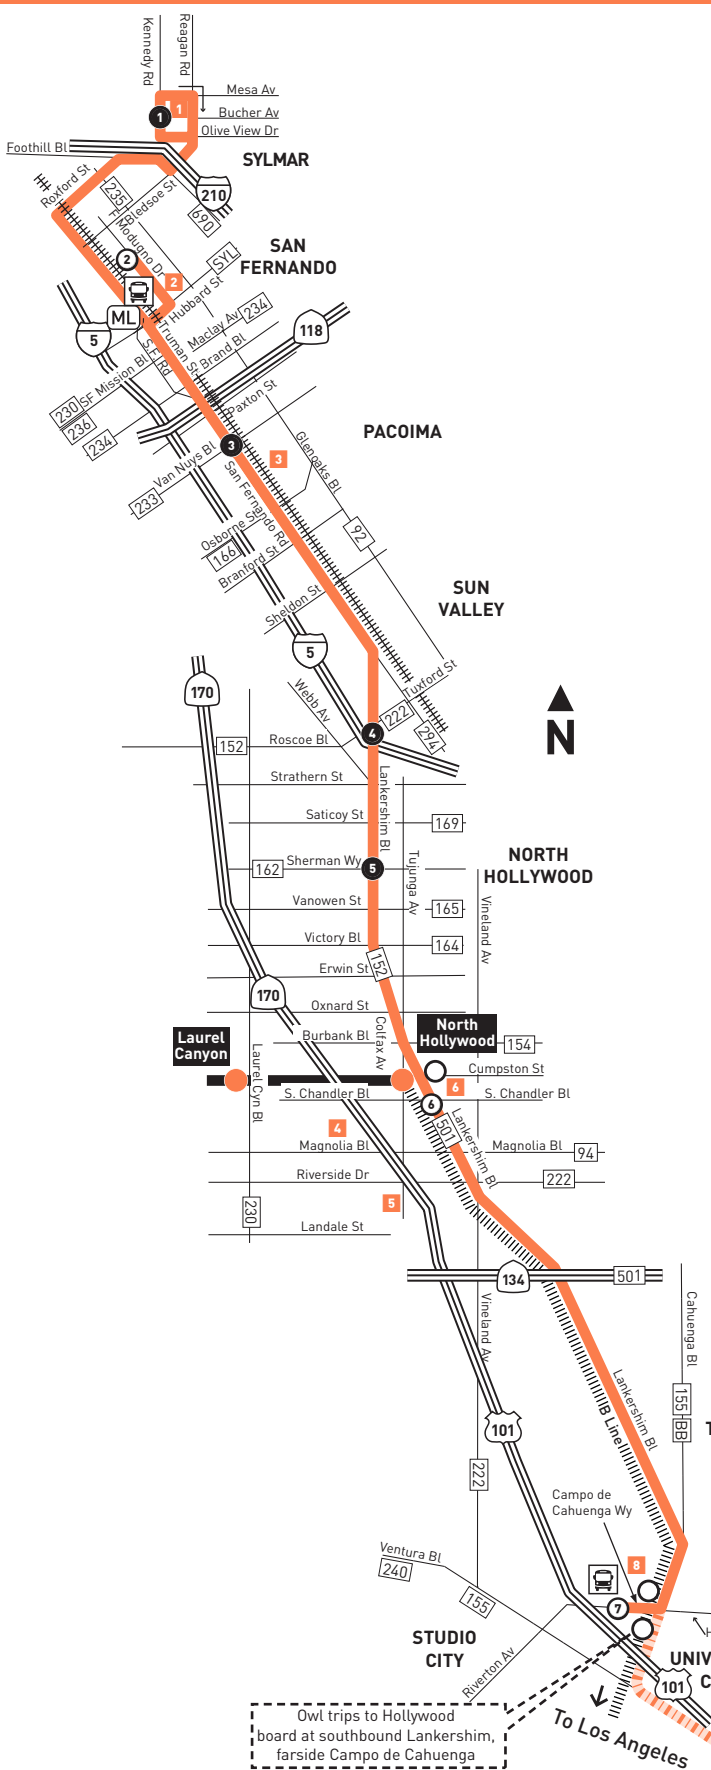

Saturday, Sunday & Holidays

224

Southbound Al Sur (Approximate Times / Tiempos Aproximados)

SYLMAR	PACOIMA	SUN VALLEY	NORTH HOLLYWOOD	STUDIO CITY	HOLLYWOOD
1	2	3	4	5	6
			Lankershim & Chandler (No. Hollywood Station)		
			Lankershim & Sherman Way		
			Lankershim & Tuxford		
			San Fernando & Van Nuys		
			Sylmar Station		
			Highland & Hollywood		
			Santa Monica & Highland		
			5:04A	5:14A	5:22A
			5:34	5:44	5:52
			5:59	6:09	6:17
			6:19	6:29	6:37
			6:39	6:49	6:57
			6:59	7:09	7:17
			7:19	7:29	7:37
			7:39	7:49	7:57
			7:59	8:09	8:18
			8:19	8:29	8:38
			8:39	8:49	8:58
			8:59	9:09	9:18
			9:19	9:29	9:39
			9:39	9:50	10:00
			9:59	10:10	10:20
			10:19	10:30	10:40
			10:39	10:50	11:00
			10:59	11:10	11:20
			11:19	11:30	11:40
			11:39	11:50	11:59
			11:59	12:10P	12:20P
			12:19P	12:30	12:40
			12:39	12:50	1:00
			12:59	1:10	1:20
			1:19	1:30	1:40
			1:39	1:50	2:00
			1:59	2:10	2:20
			2:19	2:30	2:40
			2:39	2:50	3:00
			2:59	3:10	3:20
			3:19	3:30	3:40
			3:39	3:50	4:00
			3:59	4:10	4:20
			4:19	4:30	4:40
			4:39	4:50	5:00
			4:59	5:10	5:20
			5:19	5:30	5:40
			5:39	5:50	6:00
			5:59	6:10	6:20
			6:19	6:30	6:40
			6:39	6:50	7:00
			6:59	7:10	7:20
			7:19	7:30	7:40
			7:39	7:50	8:00
			8:07	8:18	8:28
			8:37	8:47	8:56
			9:19	9:29	9:37
			10:06	10:16	10:24
			11:06	11:16	11:24
			12:06A	12:16A	12:24A
			1:06	1:16	1:24
			2:06	2:16	2:24
			3:06	3:16	3:24
			4:06	4:16	4:24

ROUTE MAP