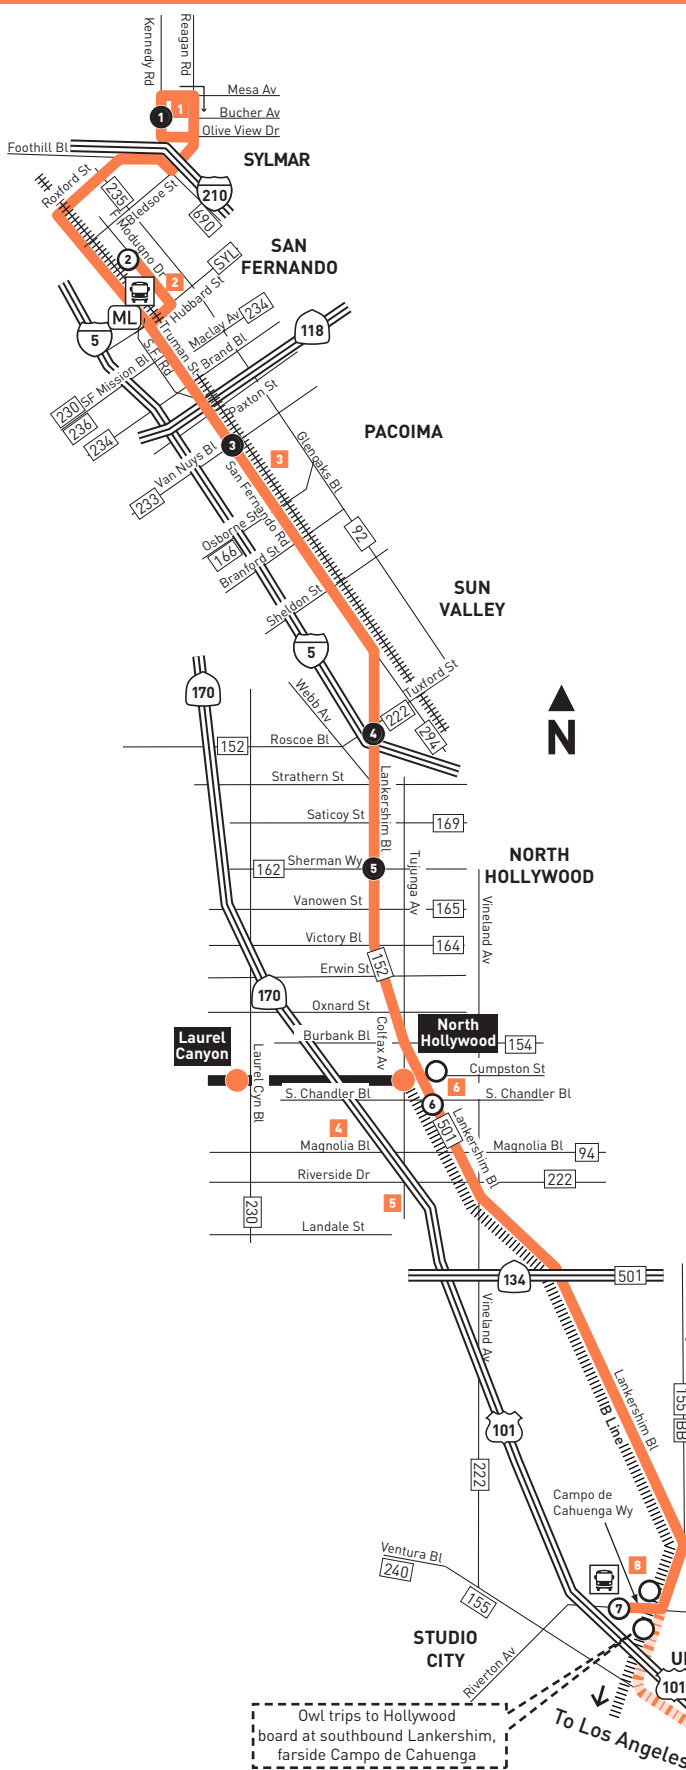

Saturday, Sunday & Holidays

Effective Jun 25 2023

224

Northbound Al Norte (Approximate Times / Tiempos Aproximados)