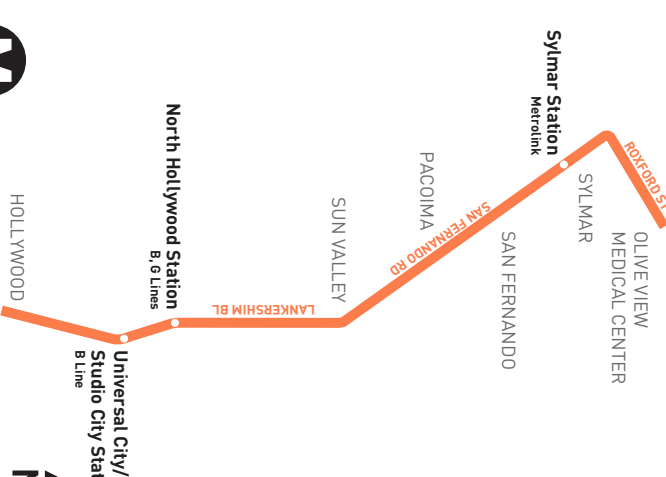

metro.net 323.60.METRO
Wheelchair Hotline 800.621.7828
Travel Info 511
California Relay Service 711

Effective Jun 25 2023
Metro Local
Northbound to Sylmar
Southbound to Studio City, Hollywood
Via San Fernando Rd, Lankershim Bl