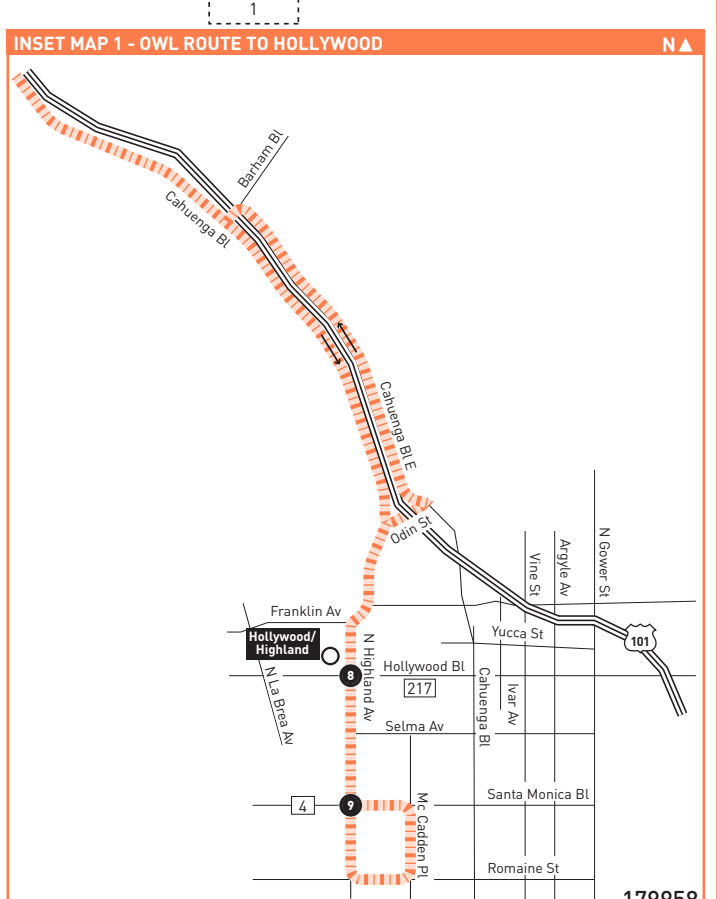

1. #### MAP NOTES
1. **Olive View Medical Center**
     Metro 224, 690
  2. **Sylmar Station**
     Metro 92, 224, 230, 234, 235, 236, 294, 761; LADOT Sylmar DASH; Metrolink Antelope Valley Line; CE574
  3. **Whiteman Airport**
  4. **North Hollywood High School**
  5. **Reed Middle School**
  6. **North Hollywood B, G Lines Station**
     Metro 90, 94, 152, 154, 155, 162, 224, 237, 501, G Line; BB NoHo/Media District, BB NoHo Airport, CE549; SC757; LADOT North Hollywood DASH
  7. **Universal Studios/CityWalk**
  8. **Universal City/Studio City B Line Station**
     Metro Bus Lines 155, 224, 240; Metro B Line; BB Pink Route; Universal Studios Shuttle

1. #### LEGEND
2. Route of Line 224
   - Owl route extension to Hollywood
   - Metro G Line
   - Metro B Line
   - Local Stop Timepoint
   - Metro G Line Station
   - Metro Rail Station
   - Transit Center
   - Metrolink Station
   - BB Burbank Bus
   - CE LADOT Commuter Express
   - SC Santa Clarita Transit
   - SYL LADOT Sylmar DASH