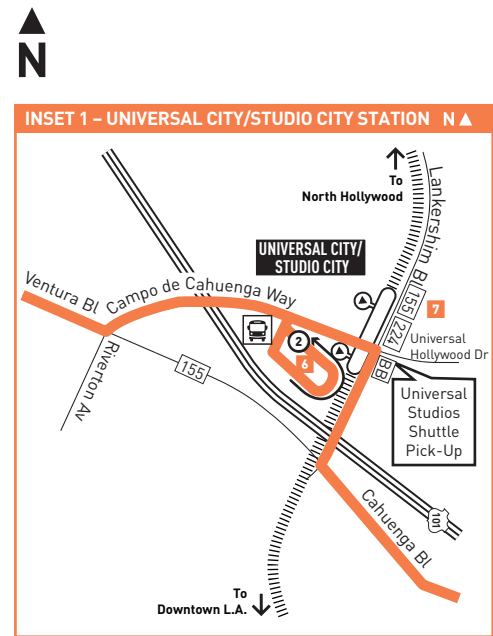

LEGEND

- Route of Line 222
- ||||| Metrolink
- Local Stop Timepoint
- Local Stop Timepoint - Single Direction Only
- Metro Red Line Station
- ✈ Airport
- AM Amtrak Station
- ML Metrolink Station
- BB Burbank Bus
- CE LADOT Commuter Express
- LDH LADOT DASH - Hollywood

MAP NOTES

1. **1 Sun Valley Metrolink Station**
2. **2 Burbank Airport - North Station**
3. **3 Hollywood Burbank Airport**
4. **4 Regional Intermodal Transportation Center**
   Metro 169, 222; BB NoHo/Airport
   Transfers to Metrolink, Amtrak
5. **5 Warner Bros. Ranch**
6. **6 Universal City/Studio City Station**
   Metro Bus Lines 155, 222, 224, 240;
   BB Pink Route; Universal Studios Shuttle
7. **7 Universal Studios/City Walk**
8. **8 Hollywood Bowl**
9. **9 Capitol Records Building & Pantages Theatre**
10. **10 Hollywood/Vine Station**
    Metro 180, 210, 212, 217, 222;
    LDH-Hollywood

Lose something? Learn more about Metro's Lost & Found service. Visit metro.net/lostandfound or call 323.937.8920.

Connect to Metro Security 24/7.

Call: 888.950.7233
Text: 213.788.2777
App: LA Metro Transit Watch
Call 911 for emergencies.