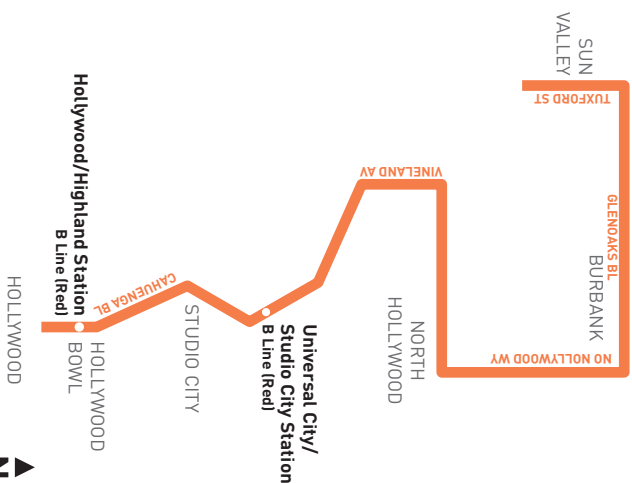

Saturday, Sunday and Holiday Schedules

Horarios de sábado, domingo y días feriados

Saturday, Sunday and Holiday Schedule in effect on New Year's Day, Memorial Day, Independence Day, Labor Day, Thanksgiving Day and Christmas Day.

Horarios de sábado, domingo, y días feriados en vigor para New Year's Day, Memorial Day, Independence Day, Labor Day, Thanksgiving Day y Christmas Day.

metro.net
323 GO METRO
Wheelchair Hotline
800.621.7828
STA
Travel Info
511
California Relay Service
711

Effective Dec 11 2022

Metro Local
Northbound to Sun Valley
Southbound to Hollywood
via Hollywood Wy, Cahuenga Bl