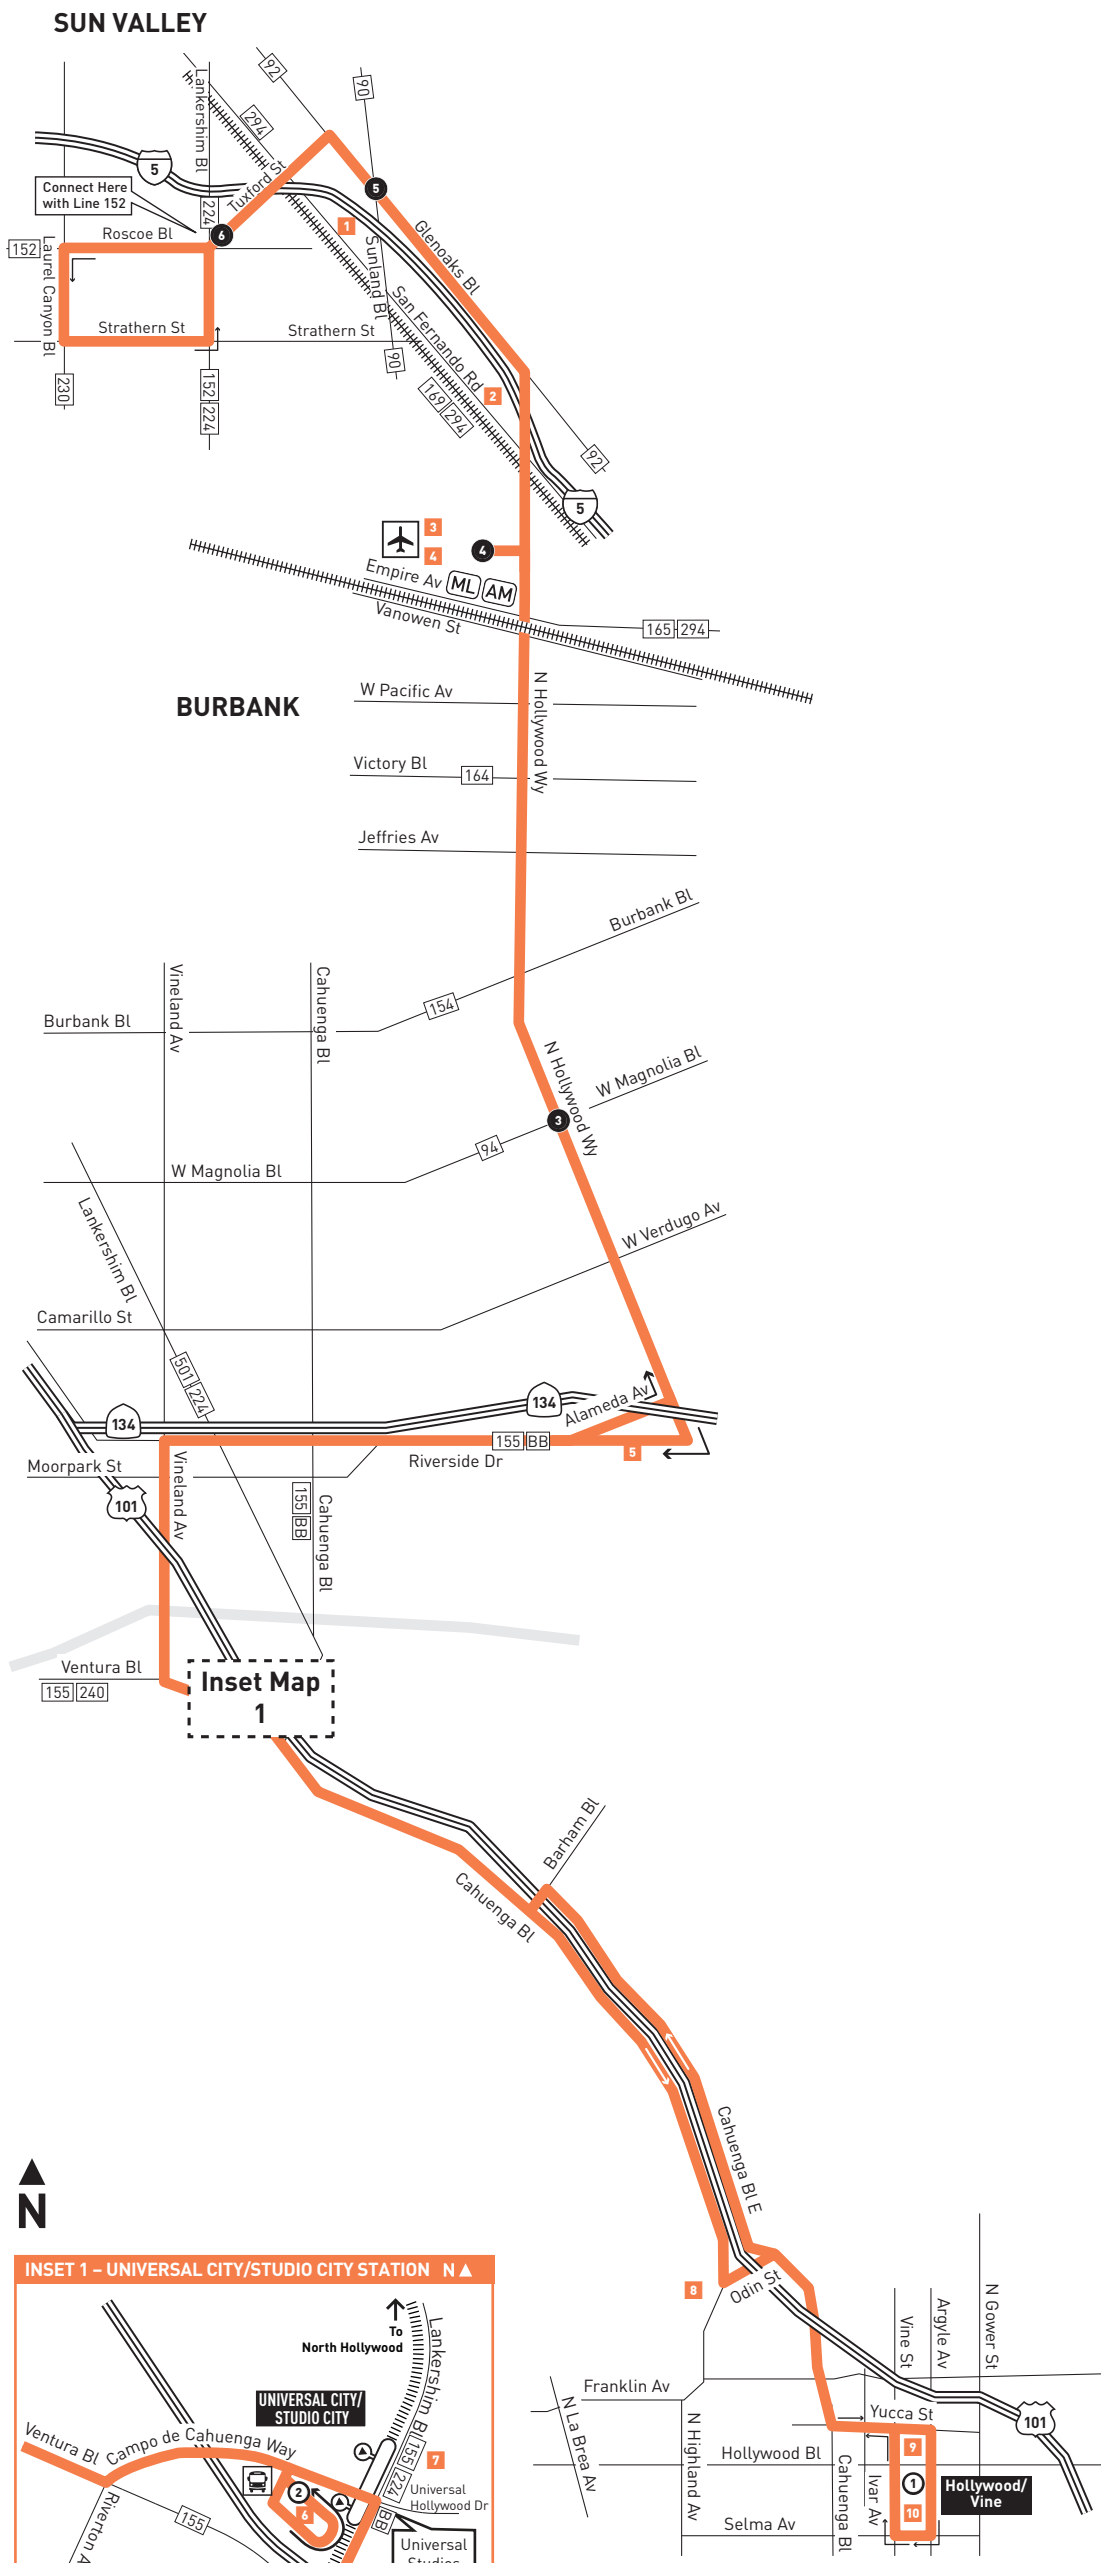

LEGEND

- Route of Line 222
- Metrolink
- Local Stop Timepoint
- Local Stop Timepoint - Single Direction Only
- Metro Red Line Station
- Airport
- Amtrak Station
- Metrolink Station
- Burbank Bus
- LADOT Commuter Express
- LADOT DASH - Hollywood

MAP NOTES

1. **1 Sun Valley Metrolink Station**
2. **2 Burbank Airport - North Station**
3. **3 Hollywood Burbank Airport**
4. **4 Regional Intermodal Transportation Center**
   Metro 169, 222, BB NoHo/Airport
   Transfers to Metrolink, Amtrak
5. **5 Warner Bros. Ranch**
6. **6 Universal City/Studio City Station**
   Metro Bus Lines 155, 224, 222, 240;
   Burbank Bus Pink Route; Universal Studios Shuttle
7. **7 Universal Studios/City Walk**
8. **8 Hollywood Bowl**
9. **9 Capitol Records Building & Pantages Theatre**
10. **10 Hollywood/Vine Station**
    Metro 180, 210, 212, 217, 222;
    LDH-Hollywood