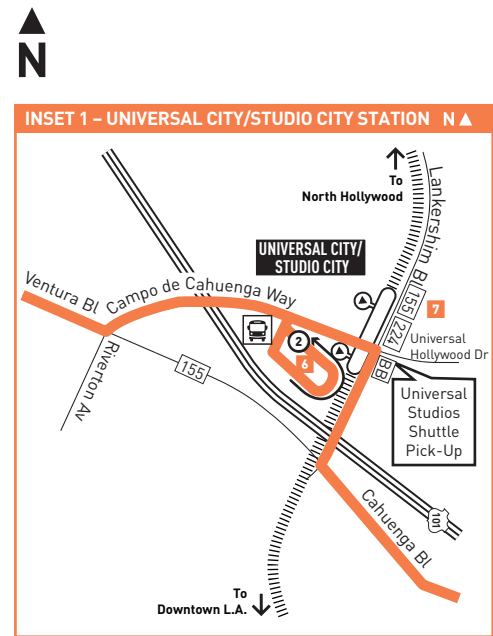

LEGEND

- Route of Line 222
- ##### Metrolink
- Local Stop Timepoint
- Local Stop Timepoint - Single Direction Only
- Metro Red Line Station
- ✈ Airport
- AM Amtrak Station
- ML Metrolink Station
- BB Burbank Bus
- CE LADOT Commuter Express
- LDH LADOT DASH - Hollywood

MAP NOTES

1. **1 Sun Valley Metrolink Station**
2. **2 Burbank Airport - North Station**
3. **3 Hollywood Burbank Airport**
4. **4 Regional Intermodal Transportation Center**
   Metro 169, 222; BB NoHo/Airport
   Transfers to Metrolink, Amtrak
5. **5 Warner Bros. Ranch**
6. **6 Universal City/Studio City Station**
   Metro Bus Lines 155, 222, 224, 240;
   Burbank Bus Pink Route; Universal Studios Shuttle
7. **7 Universal Studios/City Walk**
8. **8 Hollywood Bowl**
9. **9 Capitol Records Building & Pantages Theatre**
10. **10 Hollywood/Vine Station**
    Metro 180, 210, 212, 217, 222;
    LDH-Hollywood

Lose something? Learn more about Metro's Lost & Found service. Visit metro.net/lostandfound or call 323.937.8920.

Connect to Metro Security 24/7.

Call: 888.950.7233
Text: 213.788.2777
App: LA Metro Transit Watch
Call 911 for emergencies.