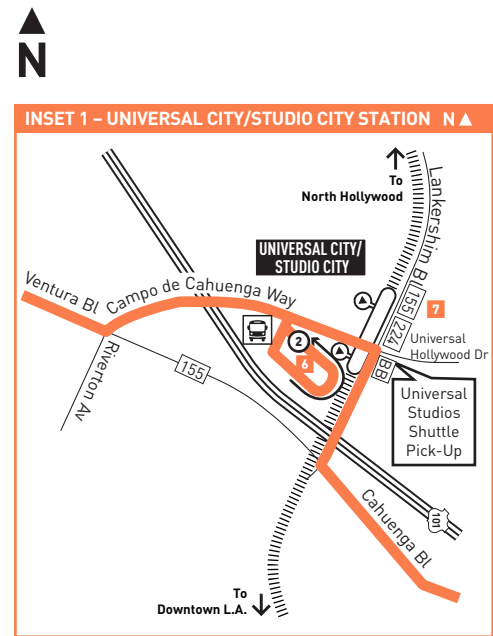

LEGEND

- Route of Line 222
- ##### Metrolink
- Local Stop Timepoint
- Local Stop Timepoint - Single Direction Only
- Metro B Line Station
- ✈ Airport
- AM Amtrak Station
- ML Metrolink Station
- BB Burbank Bus
- CE LADOT Commuter Express
- LDH LADOT DASH - Hollywood

MAP NOTES

1. **1 Sun Valley Metrolink Station**
2. **2 Burbank Airport - North Station**
3. **3 Hollywood Burbank Airport**
4. **4 Regional Intermodal Transportation Center**
   Metro 169, 222; BB NoHo/Airport
   Transfers to Metrolink, Amtrak
5. **5 Warner Bros. Ranch**
6. **6 Universal City/Studio City Station**
   Metro Bus Lines 155, 222, 224, 240;
   BB Pink Route; Universal Studios Shuttle
7. **7 Universal Studios/City Walk**
8. **8 Hollywood Bowl**
9. **9 Capitol Records Building & Pantages Theatre**
10. **10 Hollywood/Vine Station**
    Metro 180, 210, 212, 217, 222;
    LDH-Hollywood

Meet Metro Micro.

Metro's on-demand rideshare service is safe and affordable for local trips. Find your zone and download the app at metro.net/micro or call 323.466.3876.

Lose something? Learn more about Metro's Lost & Found service. Visit metro.net/lostandfound or call 323.937.8920.