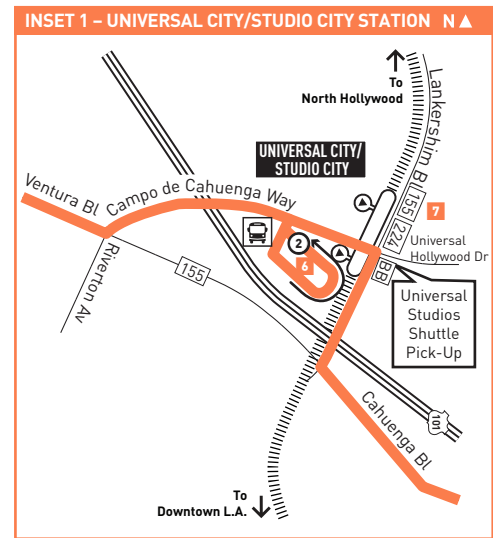

Metro Local  
Northbound to Sun Valley  
Southbound to Hollywood  
via Hollywood Wy, Cahenga Bl

# 222

Effective Jun 7 2026

**LEGEND**

- Route of Line 222
- ##### Metrolink
- Local Stop Timepoint
- Local Stop Timepoint - Single Direction Only
- Metro B Line Station
- ✈ Airport
- AM Amtrak Station
- ML Metrolink Station
- BB Burbank Bus
- CE LADOT Commuter Express
- LDH LADOT DASH - Hollywood

**MAP NOTES**

- 1 Sun Valley Metrolink Station**
- 2 Burbank Airport - North Station**
- 3 Hollywood Burbank Airport**
- 4 Regional Intermodal Transportation Center**  
Metro 169, 222; BB NoHo/Airport  
Transfers to Metrolink, Amtrak
- 5 Warner Bros. Ranch**
- 6 Universal City/Studio City Station**  
Metro Bus Lines 155, 222, 224, 240;  
BB Pink Route; Universal Studios Shuttle
- 7 Universal Studios/City Walk**
- 8 Hollywood Bowl**
- 9 Capitol Records Building & Pantages Theatre**
- 10 Hollywood/Vine Station**  
Metro 180, 210, 217, 222;  
LDH-Hollywood