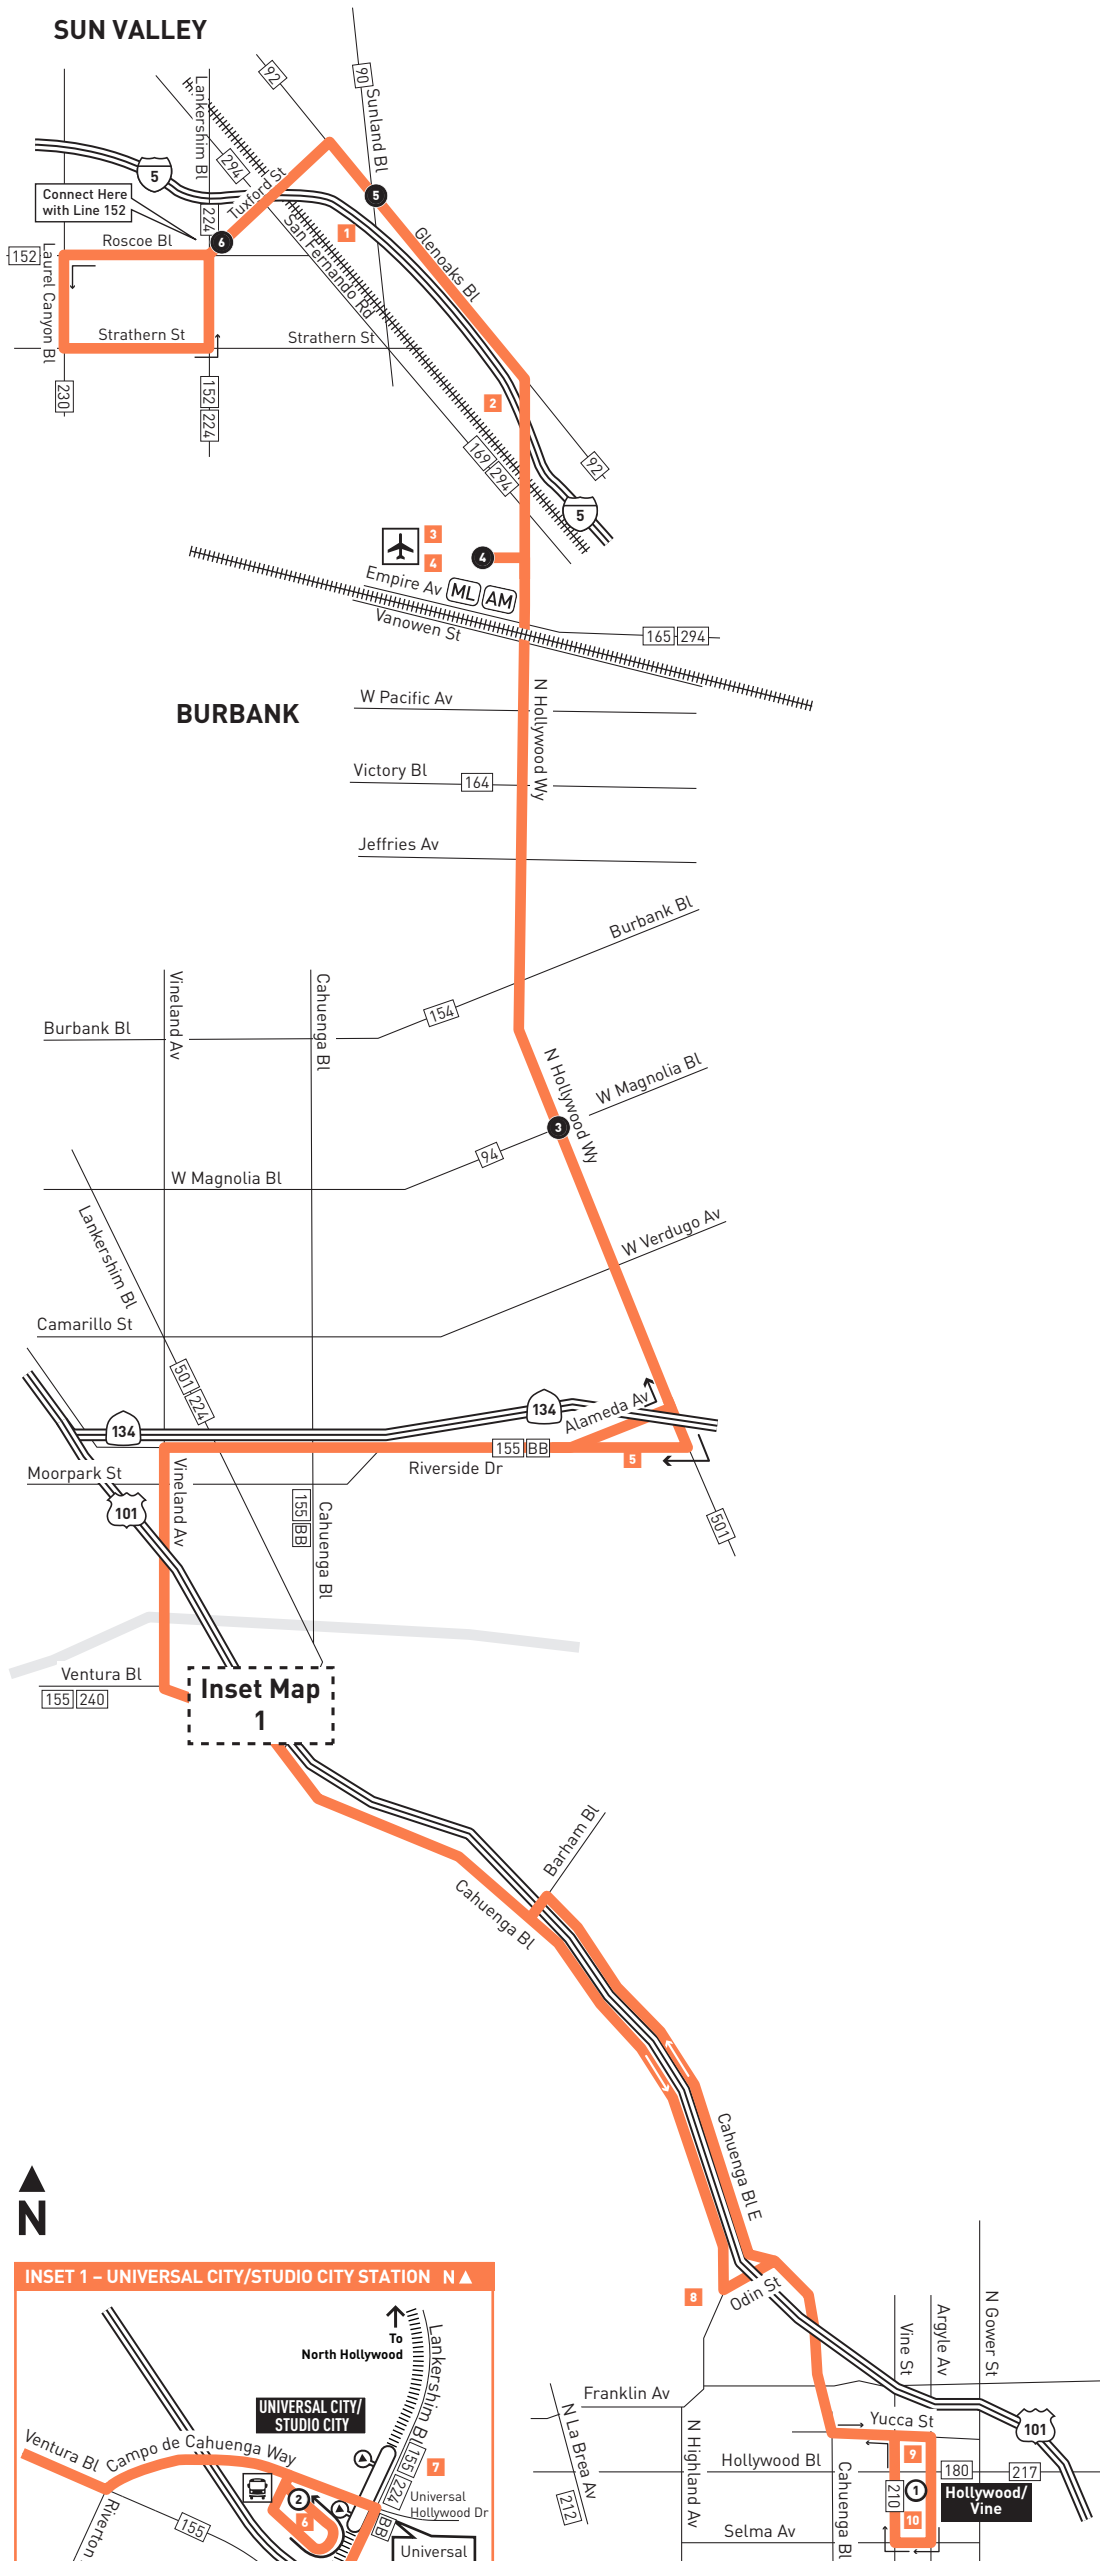

LEGEND

- Route of Line 222
- ##### Metrolink
- Local Stop Timepoint
- Local Stop Timepoint - Single Direction Only
- Metro B Line Station
- ✈ Airport
- AM Amtrak Station
- ML Metrolink Station
- BB Burbank Bus
- CE LADOT Commuter Express
- LDH LADOT DASH - Hollywood

MAP NOTES

1. **1 Sun Valley Metrolink Station**
2. **2 Burbank Airport - North Station**
3. **3 Hollywood Burbank Airport**
4. **4 Regional Intermodal Transportation Center**
   Metro 169, 222; BB NoHo/Airport
   Transfers to Metrolink, Amtrak
5. **5 Warner Bros. Ranch**
6. **6 Universal City/Studio City Station**
   Metro Bus Lines 155, 222, 224, 240;
   BB Pink Route; Universal Studios Shuttle
7. **7 Universal Studios/City Walk**
8. **8 Hollywood Bowl**
9. **9 Capitol Records Building & Pantages Theatre**
10. **10 Hollywood/Vine Station**
    Metro 180, 210, 217, 222;
    LDH-Hollywood

Meet Metro Micro.

Metro's on-demand rideshare service is safe and affordable for local trips. Find your zone and download the app at metro.net/micro or call 323.466.3876.