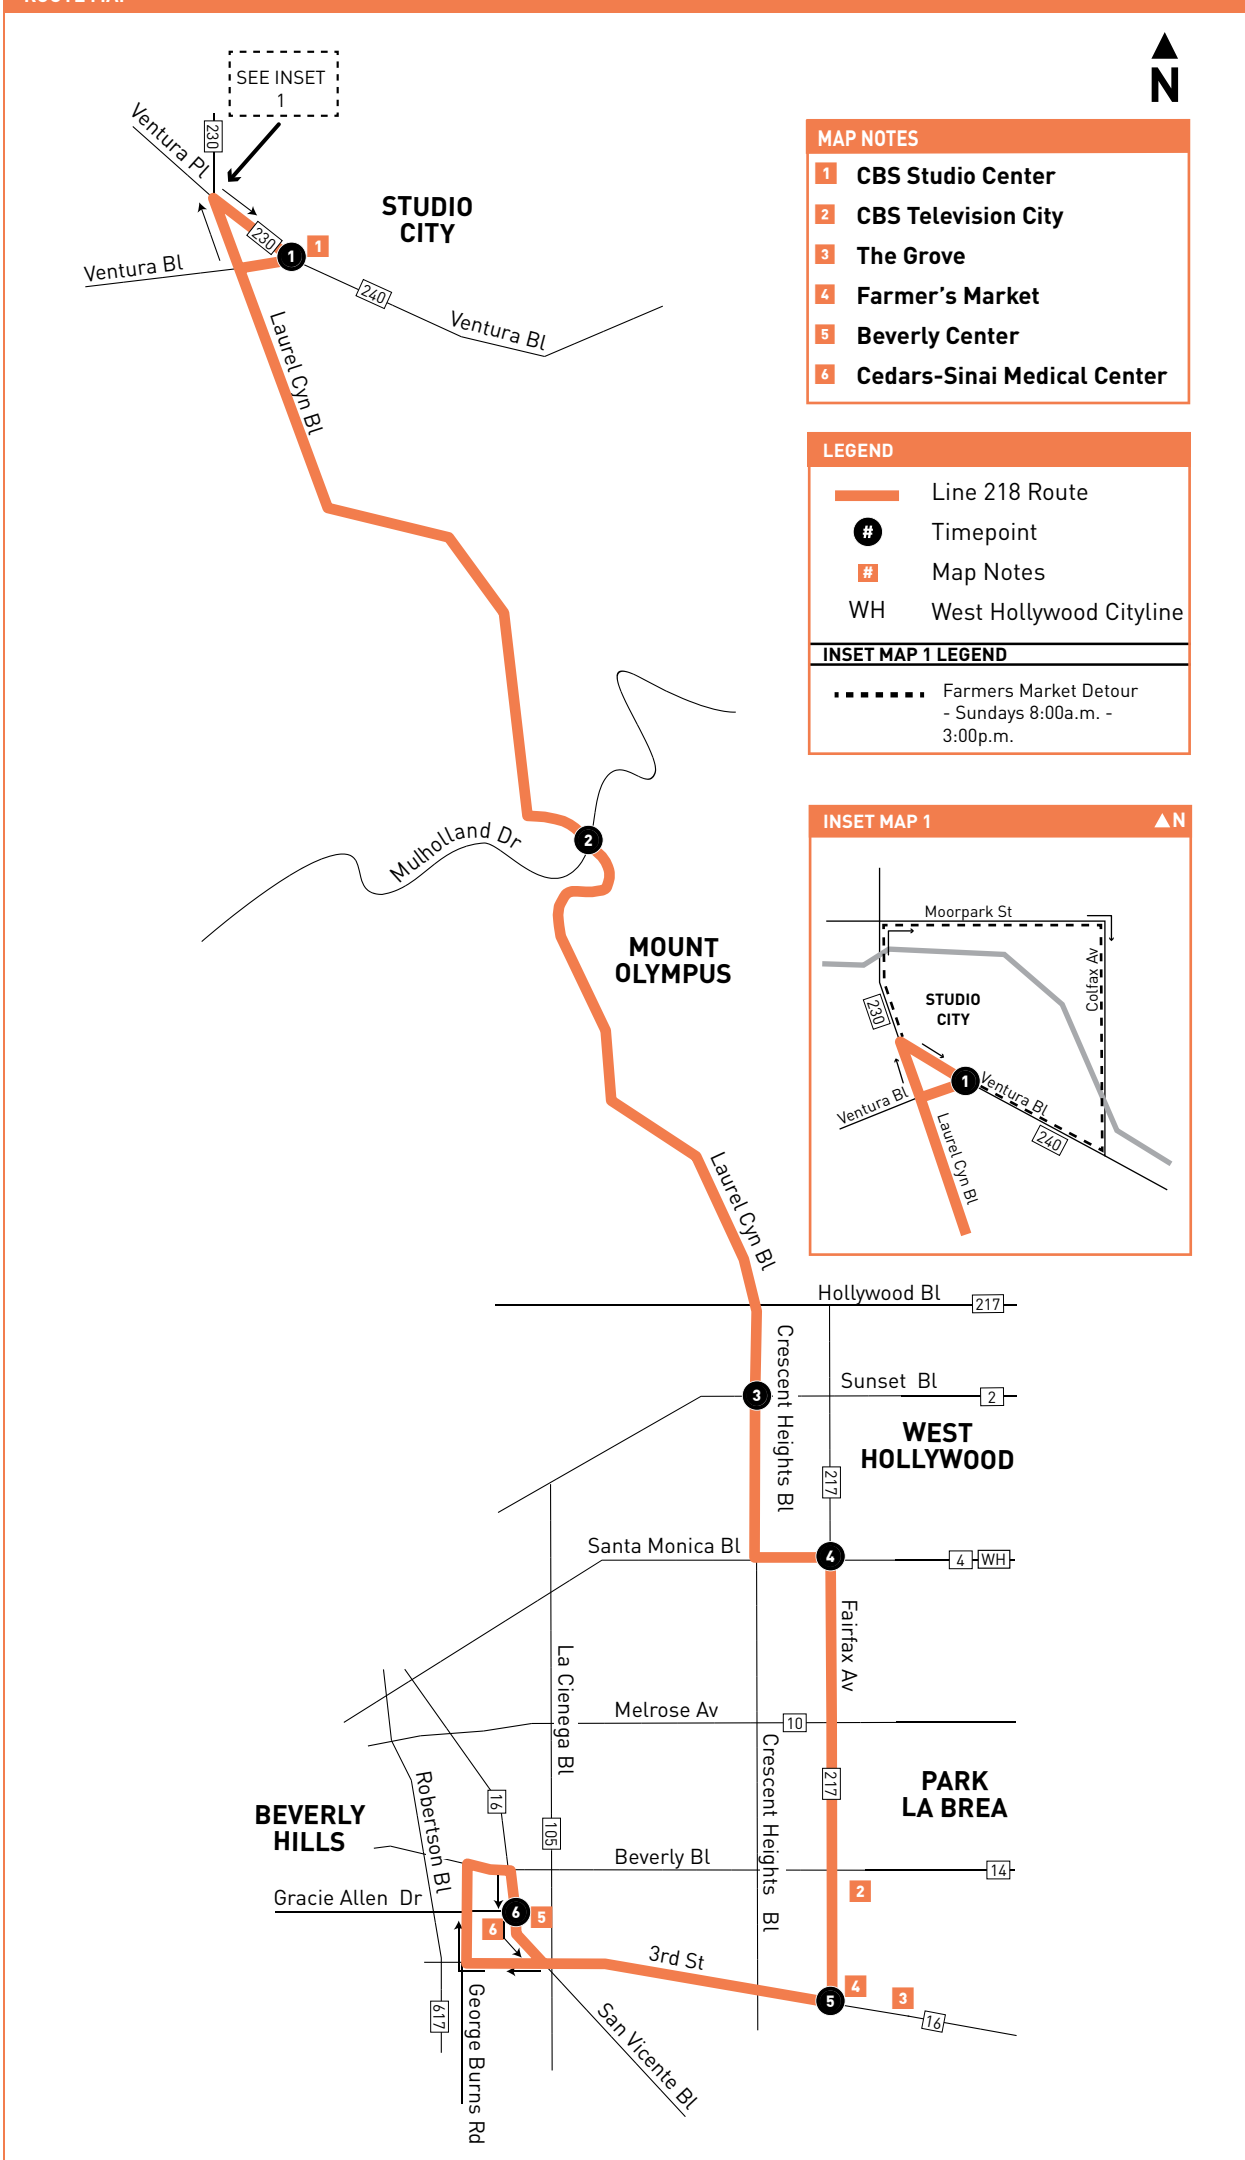

Sunday and Holidays

218

Southbound *Al Sur* (Approximate Times / *Tiempos Aproximados*)

STUDIO CITY	LOS ANGELES	WEST HOLLYWOOD	PARK LA BREA	LOS ANGELES	
1	2	3	5	6	
Ventura Pl & Ventura Bl	Laurel Canyon & Mulholland	Crescent Heights & Sunset	Fairfax & Santa Monica	Fairfax & 3rd	Cedars-Sinai Medical Center
5:56A	6:03A	6:11A	6:16A	6:25A	6:33A
▲6:45	6:59	7:07	7:12	7:21	7:29
▲7:39	7:54	8:02	8:07	8:16	8:25
▲8:34	8:49	8:57	9:02	9:11	9:20
▲9:29	9:44	9:52	9:57	10:06	10:15
▲10:23	10:39	10:47	10:52	11:01	11:10
▲11:18	11:34	11:42	11:47	11:56	12:05P
▲12:13P	12:29P	12:37P	12:42P	12:51P	1:00
▲1:08	1:24	1:32	1:37	1:46	1:55
▲2:03	2:19	2:27	2:32	2:41	2:50
▲2:58	3:14	3:22	3:27	3:36	3:45
4:01	4:09	4:17	4:22	4:31	4:40
4:56	5:04	5:12	5:17	5:25	5:34
5:51	5:59	6:07	6:12	6:19	6:28
6:46	6:54	7:02	7:06	7:13	7:21
7:41	7:48	7:56	8:00	8:07	8:15
8:36	8:43	8:51	8:55	9:02	9:10
9:36	9:43	9:51	9:55	10:02	10:10

ROUTE MAP

Lose something?

Learn more about Metro's Lost & Found service. Visit metro.net/lostandfound or call 323.937.8920.