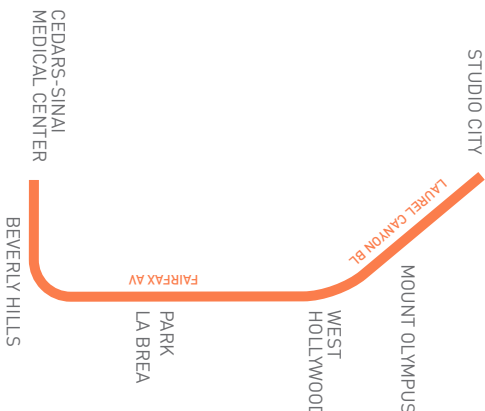

Sunday and Holiday Schedules

Sunday and Holiday Schedule in effect on New Year's Day, Memorial Day, Independence Day, Labor Day, Thanksgiving Day and Christmas Day.

Horarios de domingo y días feriados

Horarios de domingo y días feriados en efecto para año nuevo, día conmemorativo, cuatro de julio, día del trabajo, día de acción de gracias, y Navidad.

Special Notes

- **A** Trip ends at Laurel Canyon and Ventura Bl at time shown.
- **B** Trip departs from Laurel Canyon and Ventura Bl at time shown.

Avisos especiales

- **A** El viaje termina en Laurel Canyon y Ventura Bl a la hora indicada
- **B** El viaje sale de Laurel Canyon y Ventura Bl a la hora indicada

Follow us.

- @metrolosangeles
- @losangelesmetro
- @metrolosangeles

For transportation news and views, visit metro.net/thesource.

metro.net
323.GO.METRO
Wheelchair Hotline
800.621.7828

511 Travel Info
511
California Relay Service
711

Metro Local
Northbound to Studio City
Southbound to Beverly Hills
via Laurel Canyon Bl

218

Effective Jun 23 2024