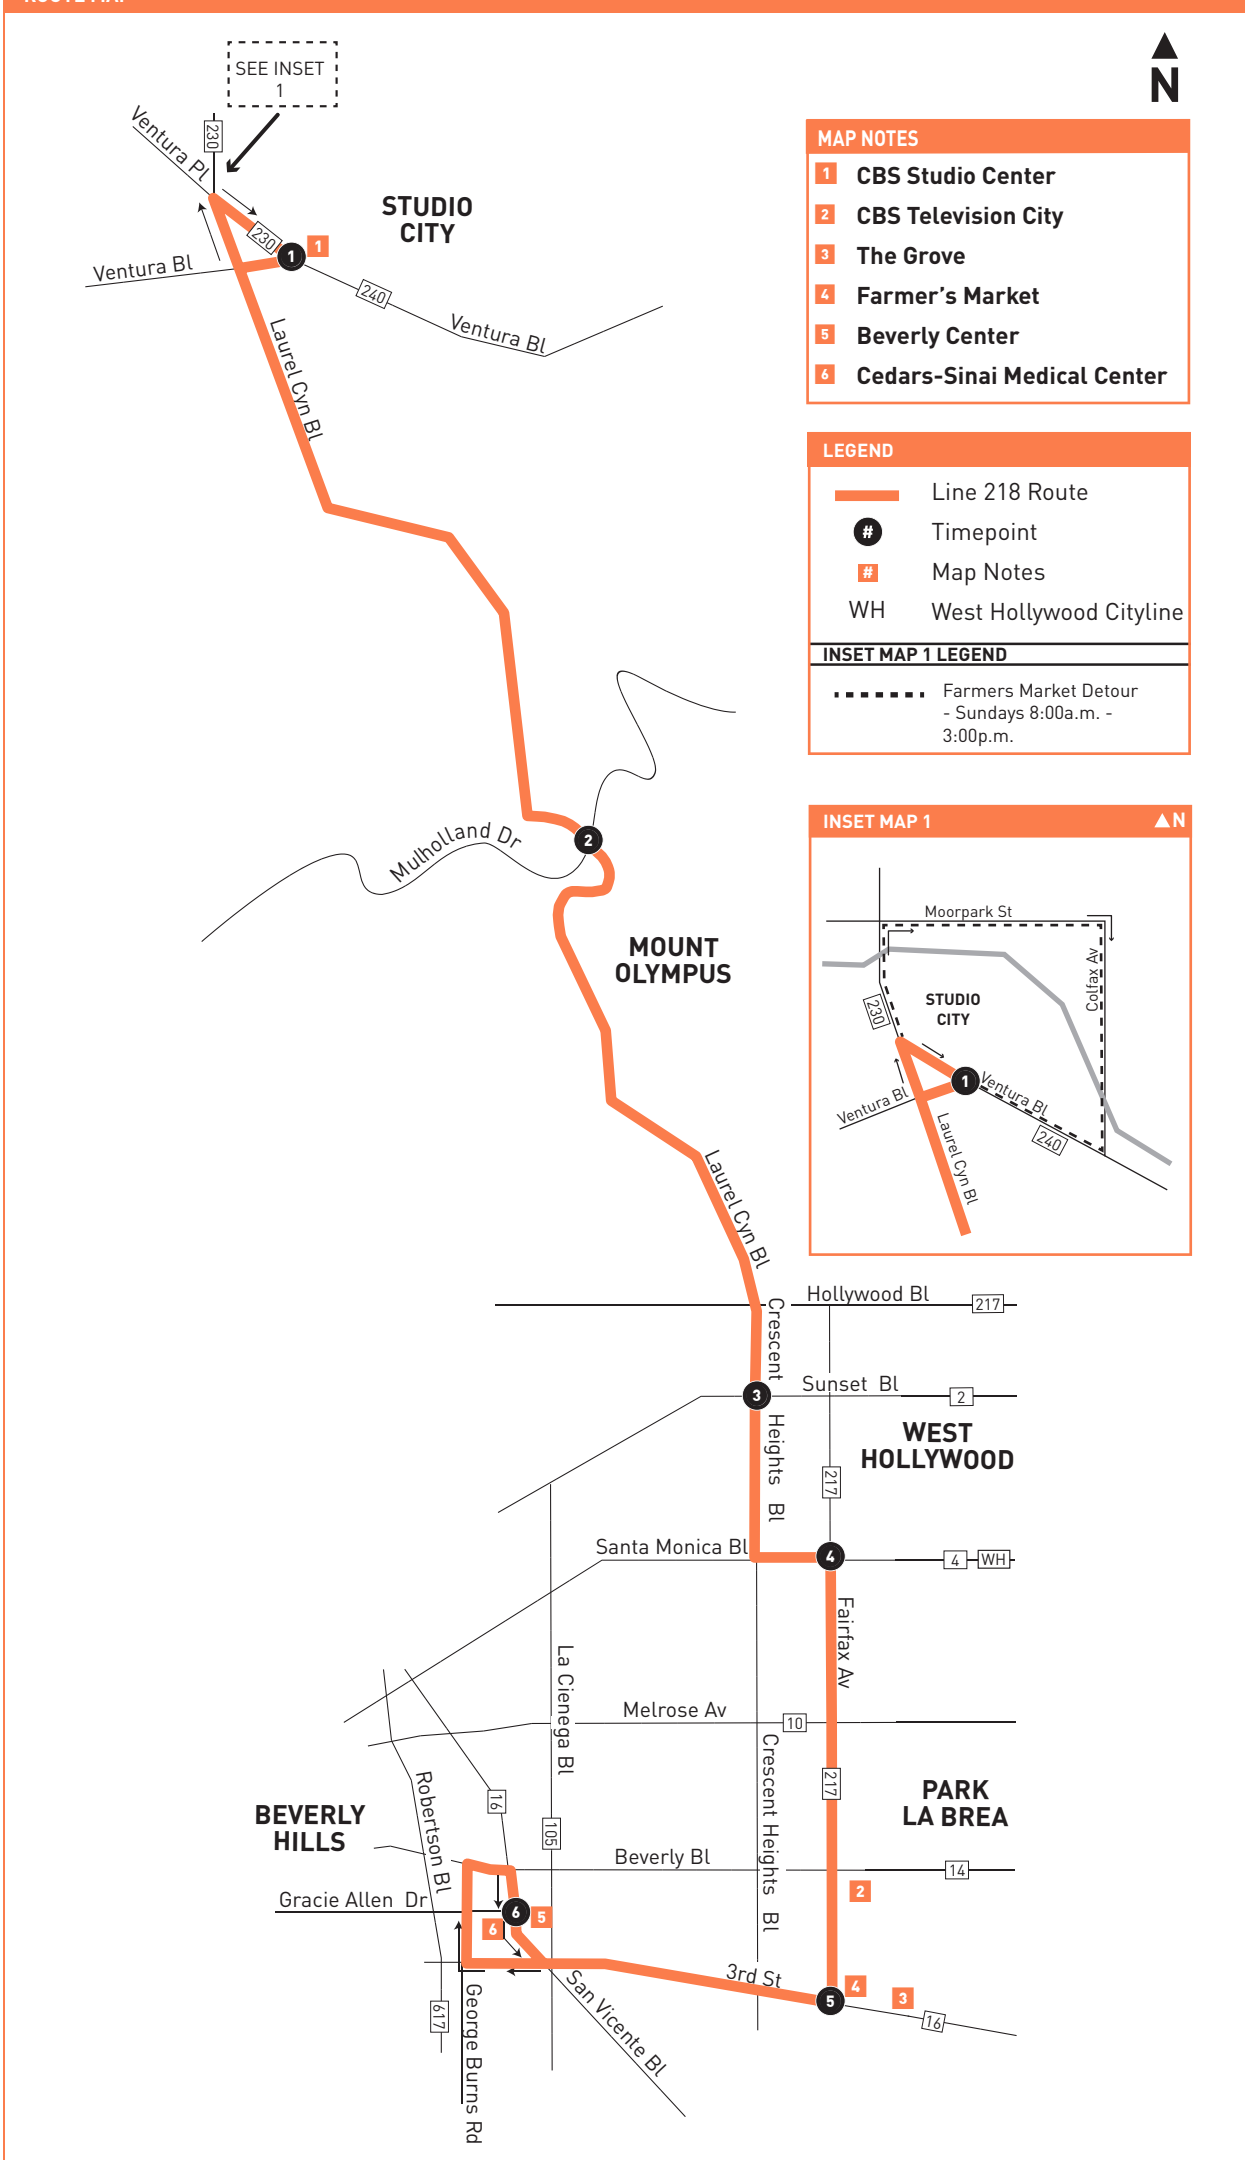

Sunday and Holidays

218

Southbound *Al Sur* (Approximate Times / *Tiempos Aproximados*)

STUDIO CITY	LOS ANGELES	WEST HOLLYWOOD	PARK LA BREA	LOS ANGELES	
1	2	3	4	5	6
Ventura Pl & Ventura Bl	Laurel Canyon & Mulholland	Crescent Heights & Sunset	Fairfax & Santa Monica	Fairfax & 3rd	Cedars-Sinai Medical Center
5:56A	6:03A	6:11A	6:16A	6:25A	6:33A
▲6:45	6:59	7:07	7:12	7:21	7:29
▲7:39	7:54	8:02	8:07	8:16	8:25
▲8:34	8:49	8:57	9:02	9:11	9:20
▲9:29	9:44	9:52	9:57	10:06	10:15
▲10:23	10:39	10:47	10:52	11:01	11:10
▲11:18	11:34	11:42	11:47	11:56	12:05P
▲12:13P	12:29P	12:37P	12:42P	12:51P	1:00
▲1:08	1:24	1:32	1:37	1:46	1:55
▲2:03	2:19	2:27	2:32	2:41	2:50
▲2:58	3:14	3:22	3:27	3:36	3:45
4:01	4:09	4:17	4:22	4:31	4:40
4:56	5:04	5:12	5:17	5:26	5:35
5:51	5:59	6:07	6:12	6:21	6:30
6:46	6:54	7:02	7:06	7:14	7:22
7:41	7:48	7:56	8:00	8:08	8:16
8:36	8:43	8:51	8:55	9:03	9:11
9:36	9:43	9:51	9:55	10:03	10:11

ROUTE MAP

Lose something?

Learn more about Metro's Lost & Found service. Visit metro.net/lostandfound or call 323.937.8920.