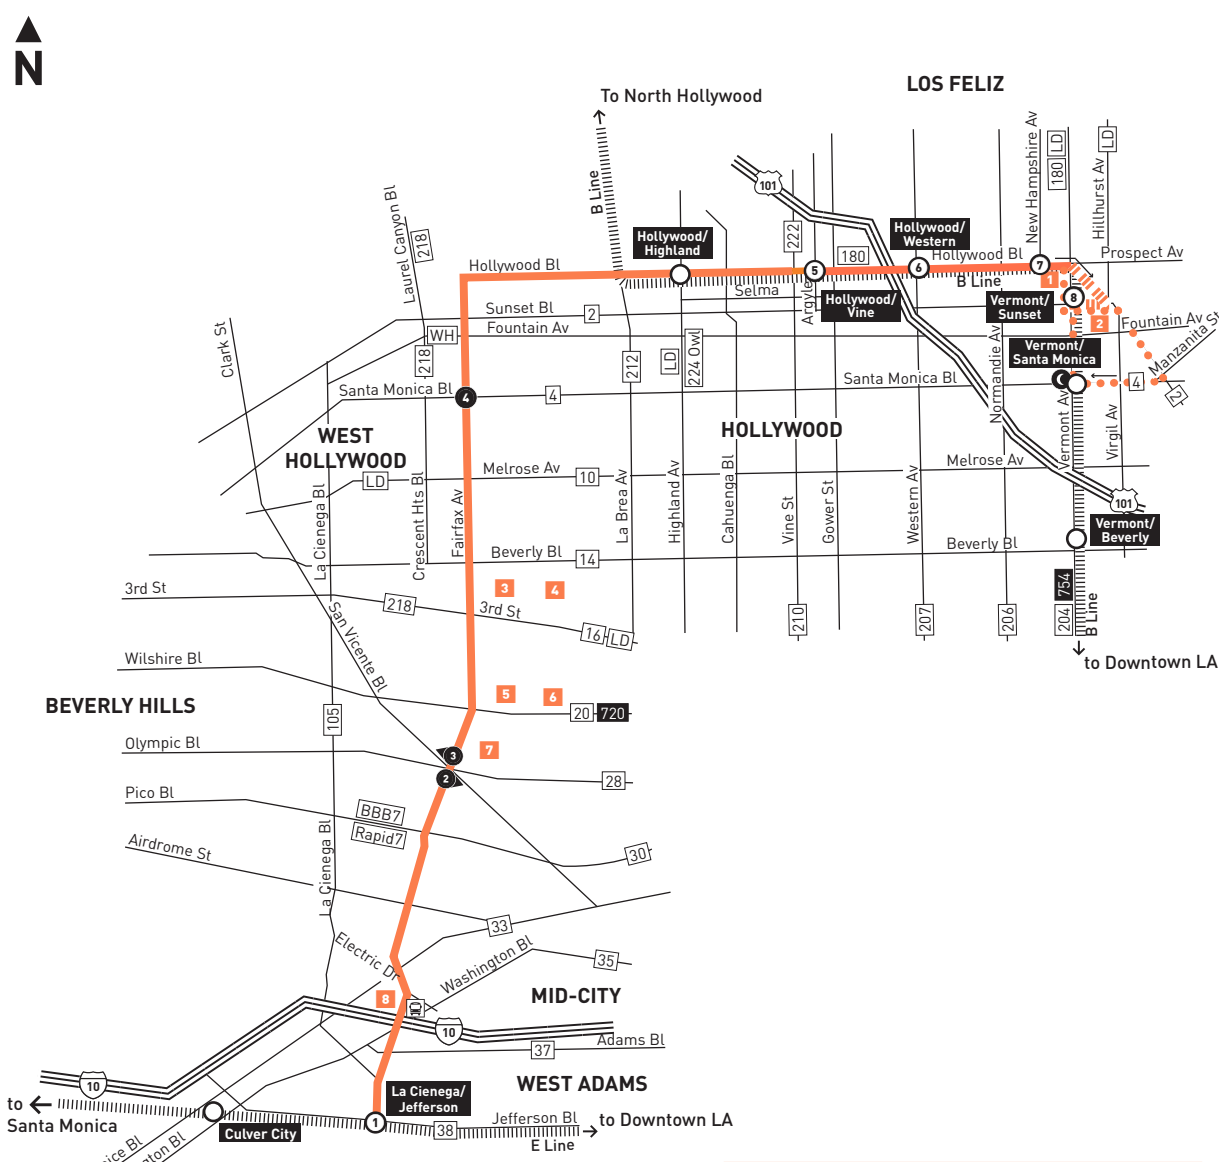

ROUTE MAP

LEGEND

- Route of Line 217
- Route of Line 217 Owl
- ||||| Route of Line 217 Northbound Only
- # Local Stop Timepoint
- # Local Stop Timepoint - Single Direction Only
- Owl Timepoint
- # Metro Rail Station & Timepoint
- Metro Rail Station
- T Transit Center
- Metro Rail
- AV Antelope Valley Transit Authority
- BBB Santa Monica's Big Blue Bus
- CC Culver CityBus
- FA LAX FlyAway
- CE LADOT Commuter Express
- LD LADOT DASH
- R Rapid
- WH West Hollywood Cityline

MAP NOTES

- 1 Kaiser Permanente Hospital
 - 2 Children's Hospital & Hollywood Presbyterian Medical Center
 - 3 Farmers Market
 - 4 The Grove
 - 5 LA County Museum of Art
 - 6 La Brea Tar Pits
 - 7 Petersen Automotive Museum
 - 8 Washington/Fairfax Transit Hub
- Metro 35, 37, 38, 105, 217;
CC1, 4; CE437