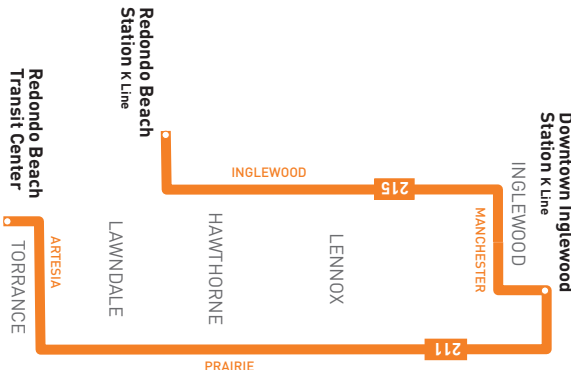

Monday through Friday

211/215

Northbound via 215 (Approximate Times)

Southbound via 211 (Approximate Times)

REDONDO BEACH	INGLEWOOD			REDONDO BEACH
⑤	④	③	②	①
Redondo Beach Station	Inglewood & Century	Downtown Inglewood Station	Prairie & Century	Redondo Beach Transit Center
—	—	5:41A	5:51A	6:17A
6:16A	6:32A	6:45	6:56	7:23
7:13	7:31	7:45	7:56	8:26
8:05	8:25	8:39	8:50	9:20
9:03A	9:22A	9:35A	9:45A	10:12A
NO MIDDAY SERVICE				
3:16P	3:37P	3:51P	4:03P	4:34P
4:08	4:29	4:43	4:55	5:26
5:08	5:29	5:43	5:55	6:26
6:07	6:26	6:42	6:53	7:20
7:09P	7:26P	7:37P	7:48P	8:12P

Saturday, Sunday & Holiday Schedules

Horarios de sábado, domingo y días feriados

Saturday, Sunday & Holiday schedule in effect on New Year's Day, Memorial Day, Independence Day, Labor Day, Thanksgiving Day and Christmas Day.

Horarios de sábado, domingo y días feriados en efecto para año nuevo, día conmemorativo, cuatro de julio, día del trabajo, día de acción de gracias, y Navidad.

Special Notes

Avisos Especiales

Service between Redondo Beach Station and the Redondo Beach Pier is provided by Beach Cities Transit Line 102.

Servicio entre Redondo Beach Station y Redondo Beach Pier es proveído por Beach Cities Transit Línea 102.

A Terminates at Manchester & Market St. 2-3 minutes after time shown.

A Termina en Manchester y Market St. 2-3 minutos después de la hora mostrada.

Metro

323.GOMETRO
Wheelchair Hotline
800.621.7828
711
California Relay Service
511
Travel Info

Effective Dec 15 2024

Metro Local

Northbound to Inglewood
Southbound to Redondo Beach
via Prairie Av, Inglewood Av

211 215