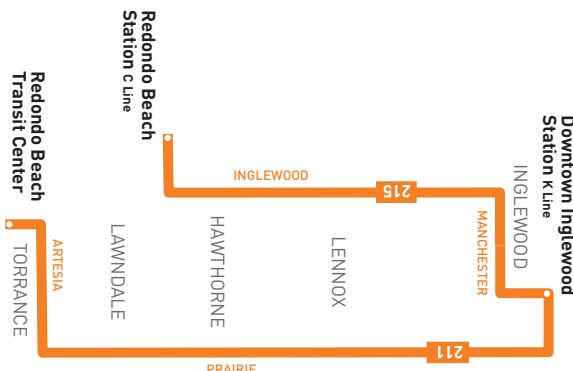

Monday through Friday

211/215

Northbound via 215 (Approximate Times)

Southbound via 211 (Approximate Times)

REDONDO BEACH	INGLEWOOD			REDONDO BEACH
5	4	3	2	1
Redondo Beach Station	Inglewood & Century	Downtown Inglewood Station	Prairie & Century	Redondo Beach Transit Center
5:16A	5:30A	5:40A	5:50A	6:15A
6:16	6:32	6:44	6:55	7:22
7:19	7:37	7:50	8:01	8:33
8:05	8:25	8:39	8:50	9:20
9:03A	9:22A	9:35A	9:45A	10:11A
NO MIDDAY SERVICE				
3:06P	3:25P	3:38P	3:50P	4:21P
4:11	4:30	4:43	4:55	5:26
5:06	5:25	5:38	5:50	6:21
6:10	6:27	6:39	6:50	7:15
7:09P	7:26P	7:36P	7:47P	8:11P

Saturday, Sunday and Holiday Schedules

Horarios de sábado, domingo y días feriados

No service on Saturday, Sunday, New Year's Day, Memorial Day, Independence Day, Labor Day, Thanksgiving Day and Christmas Day.

No hay servicio en sábado, domingo, año nuevo, día conmemorativo, cuatro de julio, día del trabajo, día de acción de gracias, y Navidad.

Special Notes

Avisos Especiales

Service between Redondo Beach Station and the Redondo Beach Pier is provided by Beach Cities Transit Line 102.

Servicio entre Redondo Beach Station y Redondo Beach Pier es proveído por Beach Cities Transit Línea 102.

A Terminates at Manchester & Market St. three minutes after time shown.

A Termina en Manchester y Market St. tres minutos después tiempo mostrado.

Metro

323.G0.METRO
Wheelchair Hotline
800.621.7828
511
Travel Info
California Relay Service
711

Effective Dec 10 2023

Metro Local
Northbound to Inglewood
Southbound to Redondo Beach
via Prairie Av, Inglewood Av

211 215