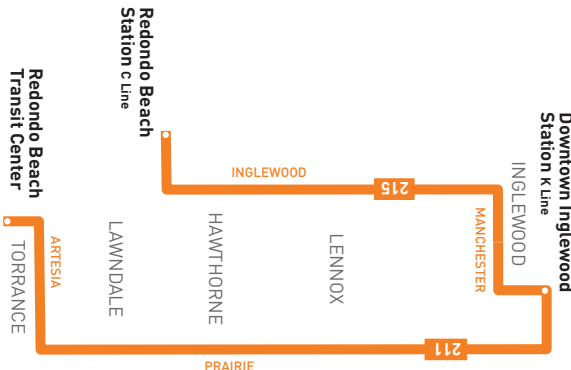

Monday through Friday

211/215

Northbound via 215 (Approximate Times)

Southbound via 211 (Approximate Times)

REDONDO BEACH	INGLEWOOD			REDONDO BEACH
5	4	3	2	1
Redondo Beach Station	Inglewood & Century	Downtown Inglewood Station	Prairie & Century	Redondo Beach Transit Center
5:12A 6:11 6:53 7:48 8:45A	5:26A 6:26 7:08 8:07 9:03A	5:36A 6:37 7:21 8:20 9:14A	5:46A 6:48 7:32 8:31 9:24A	6:11A 7:15 8:02 9:02 9:50A
NO MIDDAY SERVICE				
3:17P 4:17 5:11 6:13 7:05P	3:36P 4:36 5:30 6:30 7:22P	3:49P 4:49 5:43 6:42 7:33P	4:01P 5:01 5:55 6:53 7:44P	4:32P 5:32 6:26 7:18 8:08P

Special Notes

Service between Redondo Beach Station and the Redondo Beach Pier is provided by Beach Cities Transit Line 102.

A Terminates at Manchester & Market St. three minutes after time shown.

Avisos Especiales

Servicio entre Redondo Beach Station y Redondo Beach Pier es proveído por Beach Cities Transit Línea 102.

A Termina en Manchester y Market St. tres minutos después tiempo mostrado.

Saturday, Sunday and Holiday Schedules

No service on Saturday, Sunday, New Year's Day, Memorial Day, Independence Day, Labor Day, Thanksgiving Day and Christmas Day.

Horarios de sábado, domingo y días feriados

No hay servicio en sábado, domingo, New Year's Day, Memorial Day, Independence Day, Labor Day, Thanksgiving Day y Christmas Day.

Metro

323.G0.METRO
Wheelchair Hotline
800.621.7828
511
Travel Info
711
California Relay Service

Effective Jun 25 2023

Metro Local
Northbound to Inglewood
Southbound to Redondo Beach
via Prairie Av, Inglewood Av

211 215