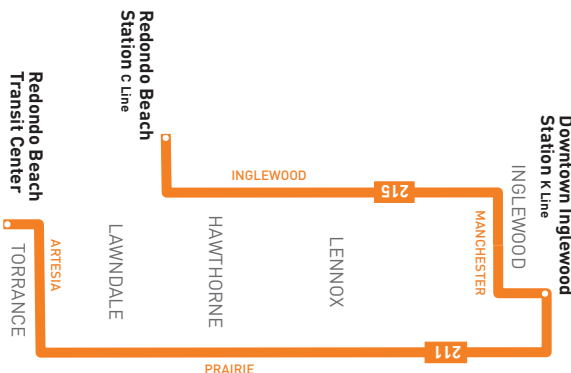

Monday through Friday

211/215

Northbound via 215 (Approximate Times)

Southbound via 211 (Approximate Times)

REDONDO BEACH	INGLEWOOD			REDONDO BEACH
⑤	④	③	②	①
Redondo Beach Station	Inglewood & Century	Downtown Inglewood Station	Prairie & Century	Redondo Beach Transit Center
—	—	5:41A	5:51A	6:17A
6:17A	6:33A	6:45	6:56	7:23
7:15	7:32	7:45	7:56	8:27
8:08	8:28	8:42	8:53	9:22
9:03A	9:22A	9:35A	9:45A	10:11A
NO MIDDAY SERVICE				
3:21P	3:40P	3:53P	4:05P	4:36P
4:11	4:30	4:43	4:55	5:26
5:11	5:30	5:43	5:55	6:26
6:12	6:29	6:41	6:52	7:17
7:10P	7:27P	7:37P	7:48P	8:12P

Saturday, Sunday and Holiday Schedules

No service on Saturday, Sunday, New Year's Day, Memorial Day, Independence Day, Labor Day, Thanksgiving Day and Christmas Day.

Horarios de sábado, domingo y días feriados

No hay servicio en sábado, domingo, año nuevo, día conmemorativo, cuatro de julio, día del trabajo, día de acción de gracias, y Navidad.

Special Notes

Service between Redondo Beach Station and the Redondo Beach Pier is provided by Beach Cities Transit Line 102.

A Terminates at Manchester & Market St. 2-3 minutes after time shown.

Avisos Especiales

Servicio entre Redondo Beach Station y Redondo Beach Pier es proveído por Beach Cities Transit Línea 102.

A Termina en Manchester y Market St. 2-3 minutos después de la hora mostrada.

Metro

323.G0.METRO
Wheelchair Hotline
800.621.7828
511
Travel Info
511

California Relay Service
711

Effective Jun 23 2024

Metro Local
Northbound to Inglewood
Southbound to Redondo Beach
via Prairie Av, Inglewood Av

211 215