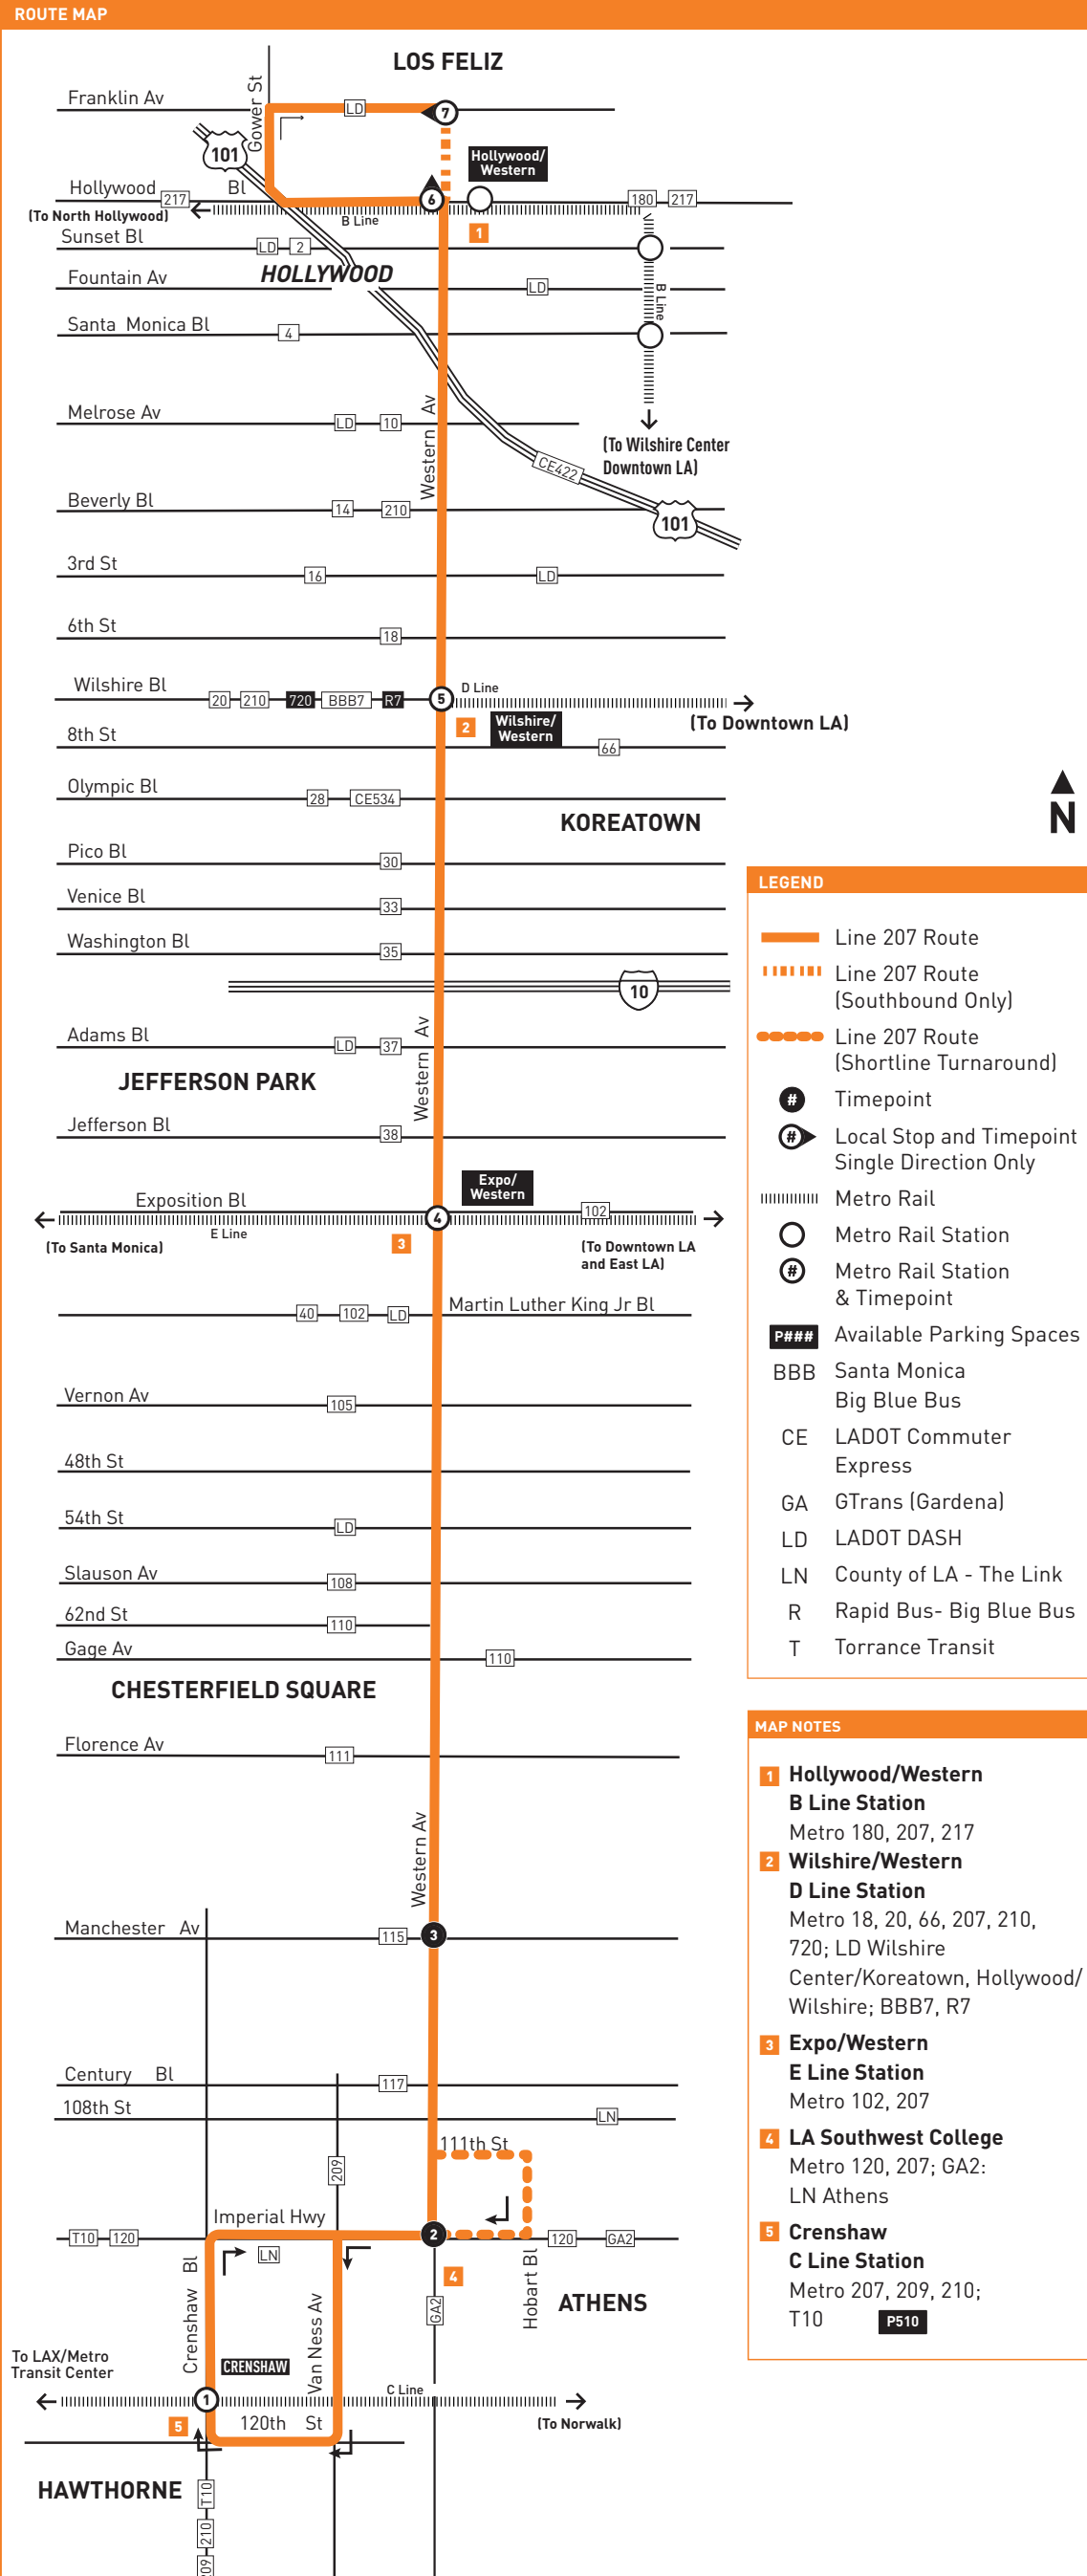

ROUTE MAP

LEGEND

- Line 207 Route
- Line 207 Route (Southbound Only)
- Line 207 Route (Shortline Turnaround)
- # Timepoint
- # Local Stop and Timepoint Single Direction Only
- Metro Rail
- Metro Rail Station
- # Metro Rail Station & Timepoint
- P### Available Parking Spaces
- BBB Santa Monica Big Blue Bus
- CE LADOT Commuter Express
- GA GTrans (Gardena)
- LD LADOT DASH
- LN County of LA - The Link
- R Rapid Bus- Big Blue Bus
- T Torrance Transit

MAP NOTES

1. **Hollywood/Western B Line Station**
   Metro 180, 207, 217
2. **Wilshire/Western D Line Station**
   Metro 18, 20, 66, 207, 210, 720; LD Wilshire Center/Koreatown, Hollywood/Wilshire; BBB7, R7
3. **Expo/Western E Line Station**
   Metro 102,