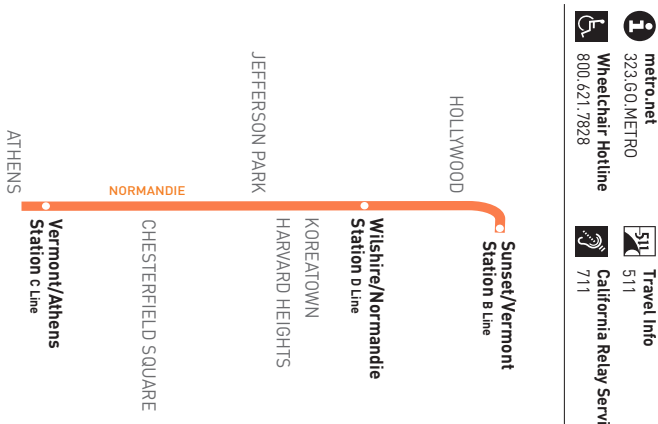

Southbound (Approximate Times)

HOLLYWOOD	KOREATOWN	LOS ANGELES	ATHENS
5	4	3	2
Vermont & Sunset Station	Wilshire/Normandie Station	Normandie & King	Normandie & Manchester
Vermont/Athens Station			
6:01A	6:21A	6:37A	6:50A
6:39	6:59	7:16	7:30
7:09	7:30	7:48	8:02
7:38	7:59	8:18	8:34
8:07	8:29	8:49	9:05
8:32	8:54	9:14	9:29
8:52	9:14	9:34	9:49
9:12	9:34	9:54	10:09
9:31	9:54	10:14	10:29
9:51	10:14	10:34	10:50
10:11	10:34	10:54	11:10
10:30	10:54	11:15	11:31
10:48	11:12	11:34	11:51
11:09	11:33	11:55	12:12P
11:28	11:53	12:15P	12:32
11:48	12:13P	12:37	12:55
12:08P	12:33	12:57	1:15
12:27	12:53	1:17	1:35
1:07	1:33	1:57	2:15
1:26	1:53	2:17	2:35
1:45	2:13	2:38	2:56
2:03	2:33	3:00	3:19
2:23	2:53	3:20	3:39
2:43	3:13	3:40	3:59
3:04	3:33	4:00	4:18
3:27	3:53	4:20	4:38
3:47	4:13	4:39	4:57
4:06	4:32	4:57	5:15
4:25	4:51	5:16	5:34
4:44	5:10	5:35	5:52
5:03	5:29	5:53	6:10
5:22	5:48	6:12	6:28
5:40	6:07	6:30	6:46
6:00	6:26	6:49	7:05
6:30	6:56	7:18	7:34
7:02	7:26	7:48	8:04
7:32	7:56	8:16	8:31
8:08	8:30	8:50	9:04
8:44	9:05	9:22	9:34
9:16	9:36	9:53	10:05
10:03	10:23	10:40	10:52
10:53	11:12	11:28	11:40
11:51	12:09A	12:25A	12:37A
12:44A	1:01	1:17	1:29

Connect to Metro Security 24/7.

Call: 888.950.7233
Text: 213.788.2777
App: LA Metro Transit Watch
Call 911 for emergencies.

metro.net
323.60.METRO
Wheelchair Hotline
800.671.7828

Travel Info
511
California Relay Service
711

Effective Dec 15 2024

206

Metro Local

Northbound to Hollywood
Southbound to Athens
via Normandie Av

Subject to change without notice
Sujeto a cambios sin previo aviso