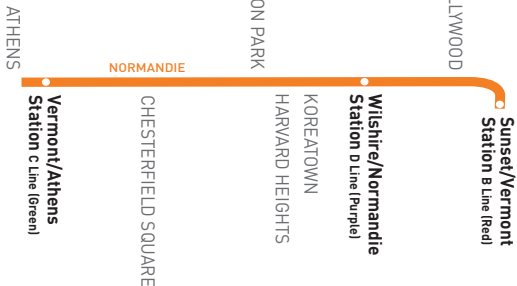

Meet Metro Micro.

Metro's on-demand rideshare service is safe and affordable for local trips. Find your zone and download the app at metro.net/micro or call 323.466.3876.

- metro.net 323.GO.METRO
- Wheelchair Hotline 800.621.7828
- Travel Info 511
- California Relay Service 711

Effective Dec 11 2022

Metro Local

Northbound to Hollywood
Southbound to Athens
via Normandie Av

206