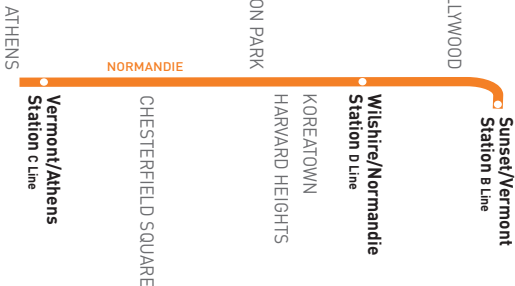

Meet Metro Micro.

Metro's on-demand rideshare service is safe and affordable for local trips. Find your zone and download the app at metro.net/micro or call 323.466.3876.

- metro.net 323.GOMETRO
- Wheelchair Hotline 800.621.7828
- Travel Info 511
- California Relay Service 711

Metro Local
Northbound to Hollywood
Southbound to Athens
via Normandie Av