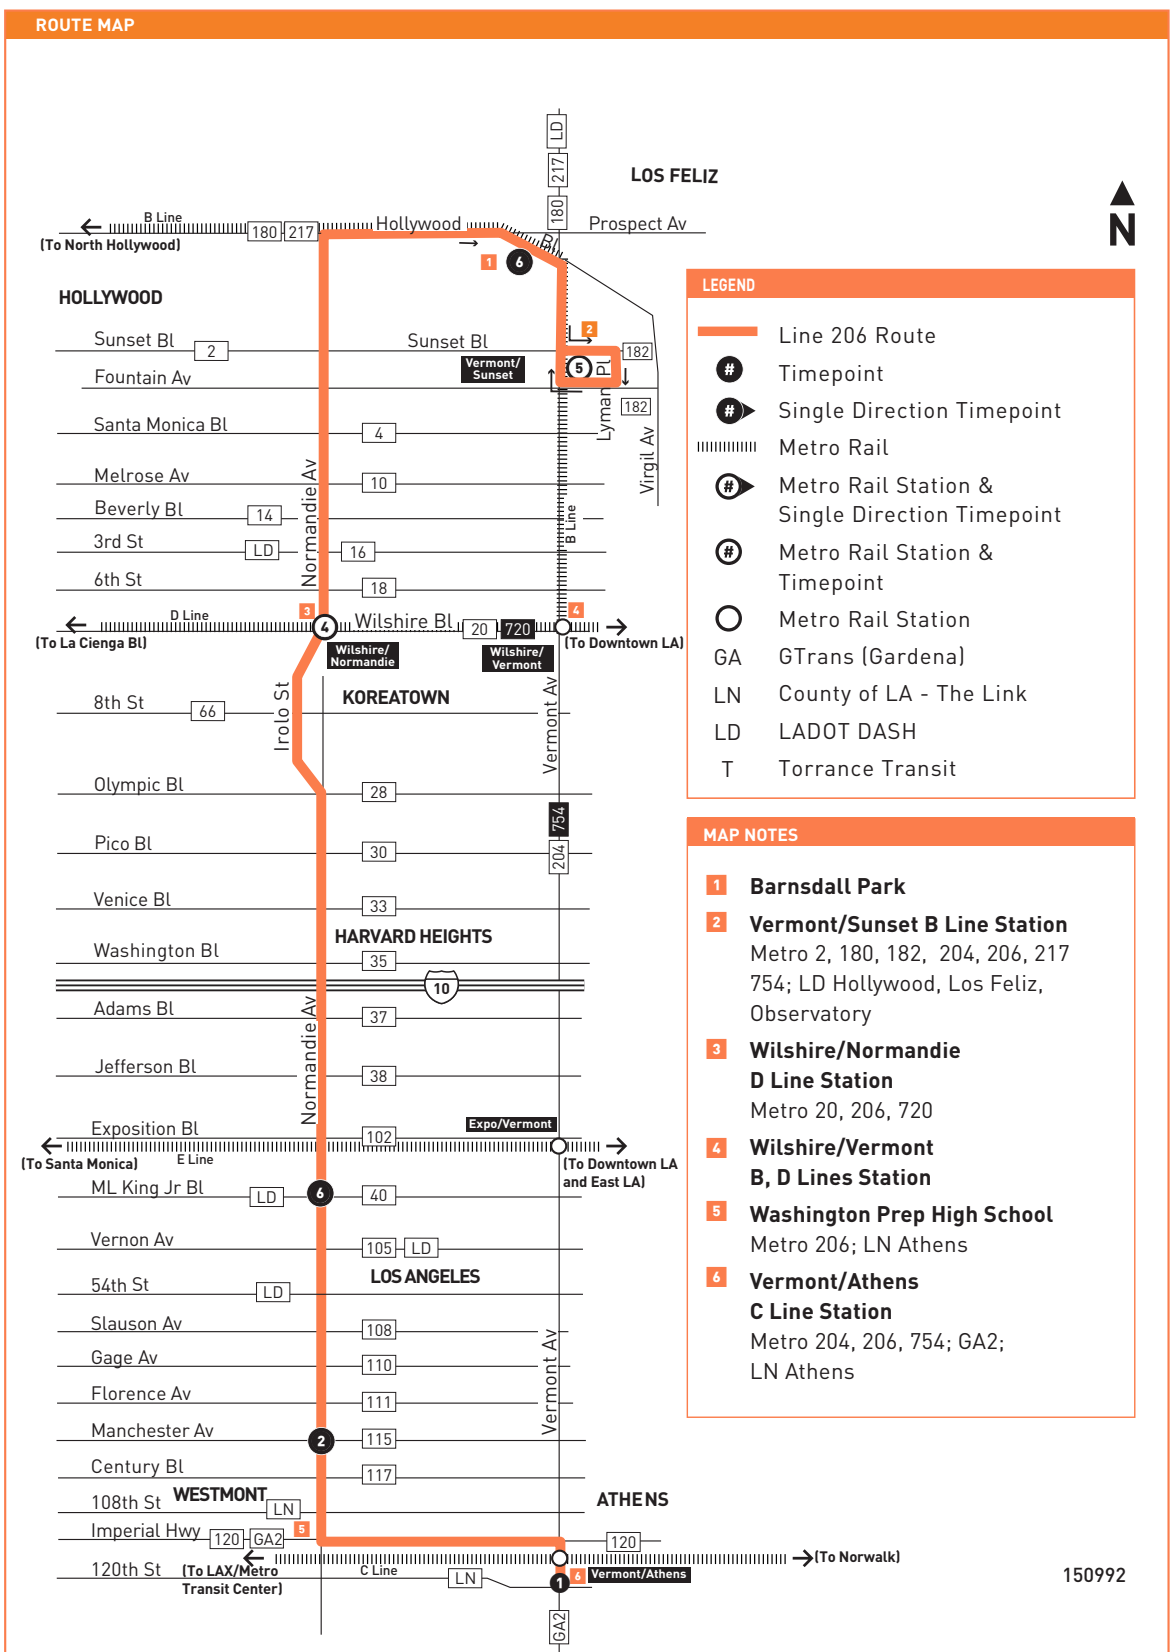

Special Notes

Avisos especiales

- A Trip starts at Normandie & 54th 4-5 minutes before time shown.
- D Trips end at Fountain and Vermont at time shown.
- E Trips starts at Fountain and Vermont 1 minute before time shown.

- A Viaje comienza en Normandie y 54th 4-5 minutos antes de la hora mostrada.
- D Viajes terminan en Fountain y Vermont como muestra el horario.
- E Viajes comienzan en Fountain y Vermont 1 minuto antes de la hora mostrada.

LEGEND

- Line 206 Route
- # Timepoint
- # Single Direction Timepoint
- Metro Rail
- # Metro Rail Station & Single Direction Timepoint
- # Metro Rail Station & Timepoint
- O Metro Rail Station
- GA GTrans (Gardena)
- LN County of LA - The Link
- LD LADOT DASH
- T Torrance Transit