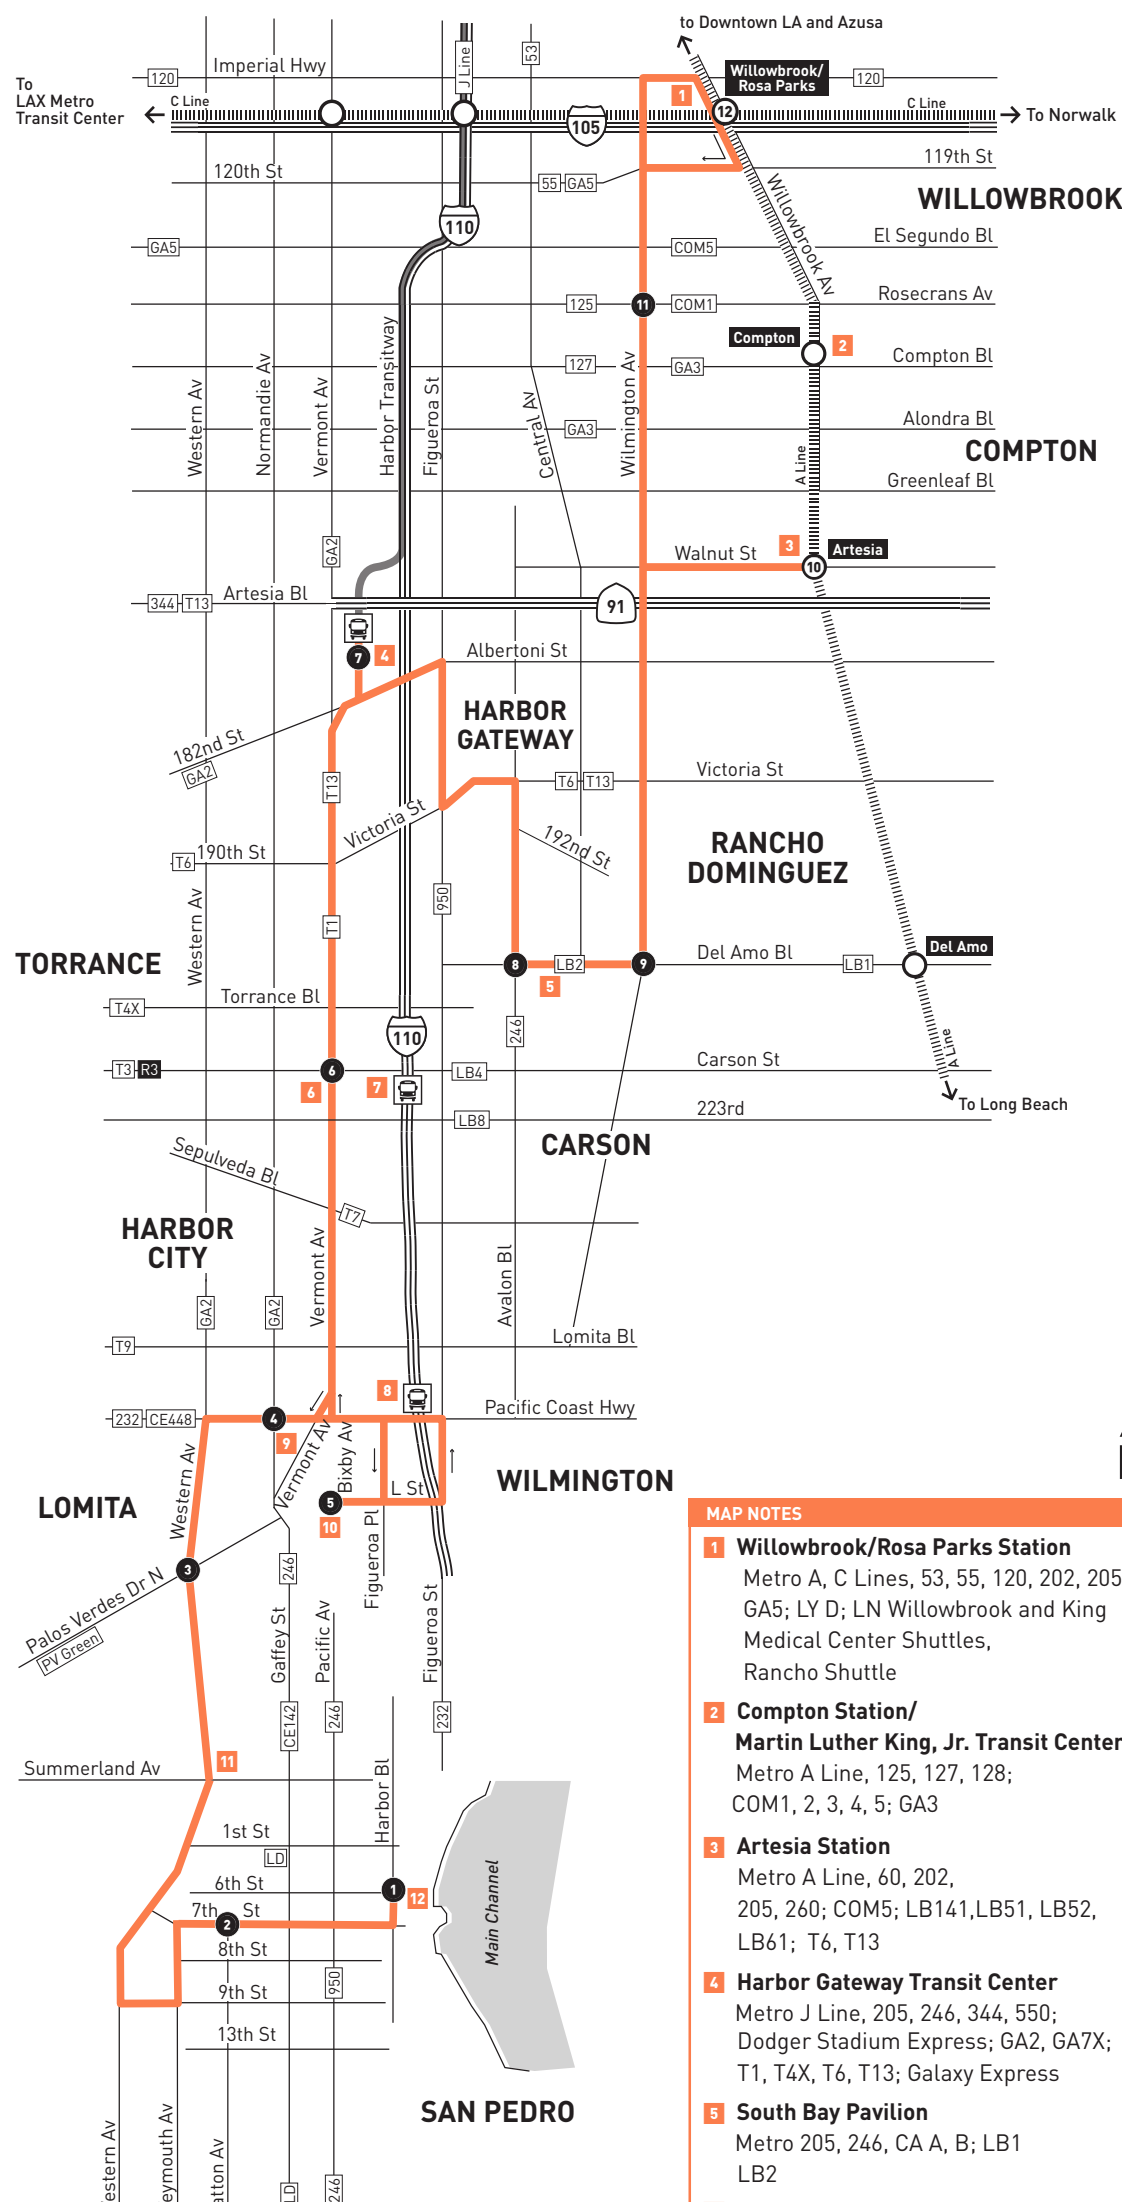

ROUTE MAP

LEGEND

- Line 205 Route
- Harbor Transitway
- # Local Stop Timepoint
- Metro Rail
- Metro Rail Station
- # Metro Rail Station & Timepoint
- T Transit Center
- CA Carson Circuit
- CE LADOT Commuter Express
- COM Compton Renaissance
- GA GTrans (Gardena)
- LB Long Beach Transit
- LN The Link
- LD LADOT DASH
- LY Lynwood Breeze
- PV Palos Verdes Transit
- T Torrance Transit

MAP NOTES

- 1 Willowbrook/Rosa Parks Station**
Metro A, C Lines, 53, 55, 120, 202, 205; GA5; LY D; LN Willowbrook and King Medical Center Shuttles, Rancho Shuttle
- 2 Compton Station/
Martin Luther King, Jr. Transit Center**
Metro A Line, 125, 127, 128; COM1, 2, 3, 4, 5; GA3
- 3 Artesia Station**
Metro A Line, 60, 202, 205, 260; COM5; LB141, LB51, LB52, LB61; T6, T13
- 4 Harbor Gateway Transit Center**
Metro J Line, 205, 246, 344, 550; Dodger Stadium Express; GA2, GA7X; T1, T4X, T6, T13; Galaxy Express
- 5 South Bay Pavilion**
Metro 205, 246, CA A, B; LB1 LB2
- 6 Harbor-UCLA Medical Center**
Metro 205; T1, 3; R3
- 7 Carson Station**
Freeway Level:
Metro J Line
Street Level:
Metro 205; LB 4; T1, T3; R3
- 8 Pacific Coast Highway Station**
Freeway Level:
Metro J Line
Street Level:
Metro 205, 232, 246; CE448; LD Wilmington
- 9 Kaiser Medical Center**
Metro 205, 232, 246; CE448; GA2
- 10 LA Harbor College**
Metro 205, 232, 246; LD Wilmington
- 11 Park Plaza**
Metro 205; LD San Pedro; PV Green
- 12 San Pedro Waterfront**
Metro J Line, 205; CE142