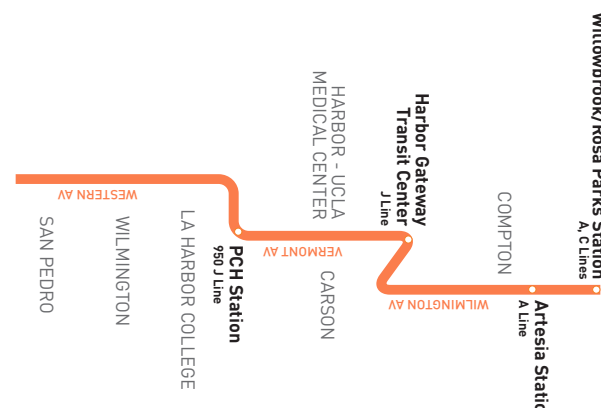

Subject to change without notice
Sujeto a cambios sin previo aviso