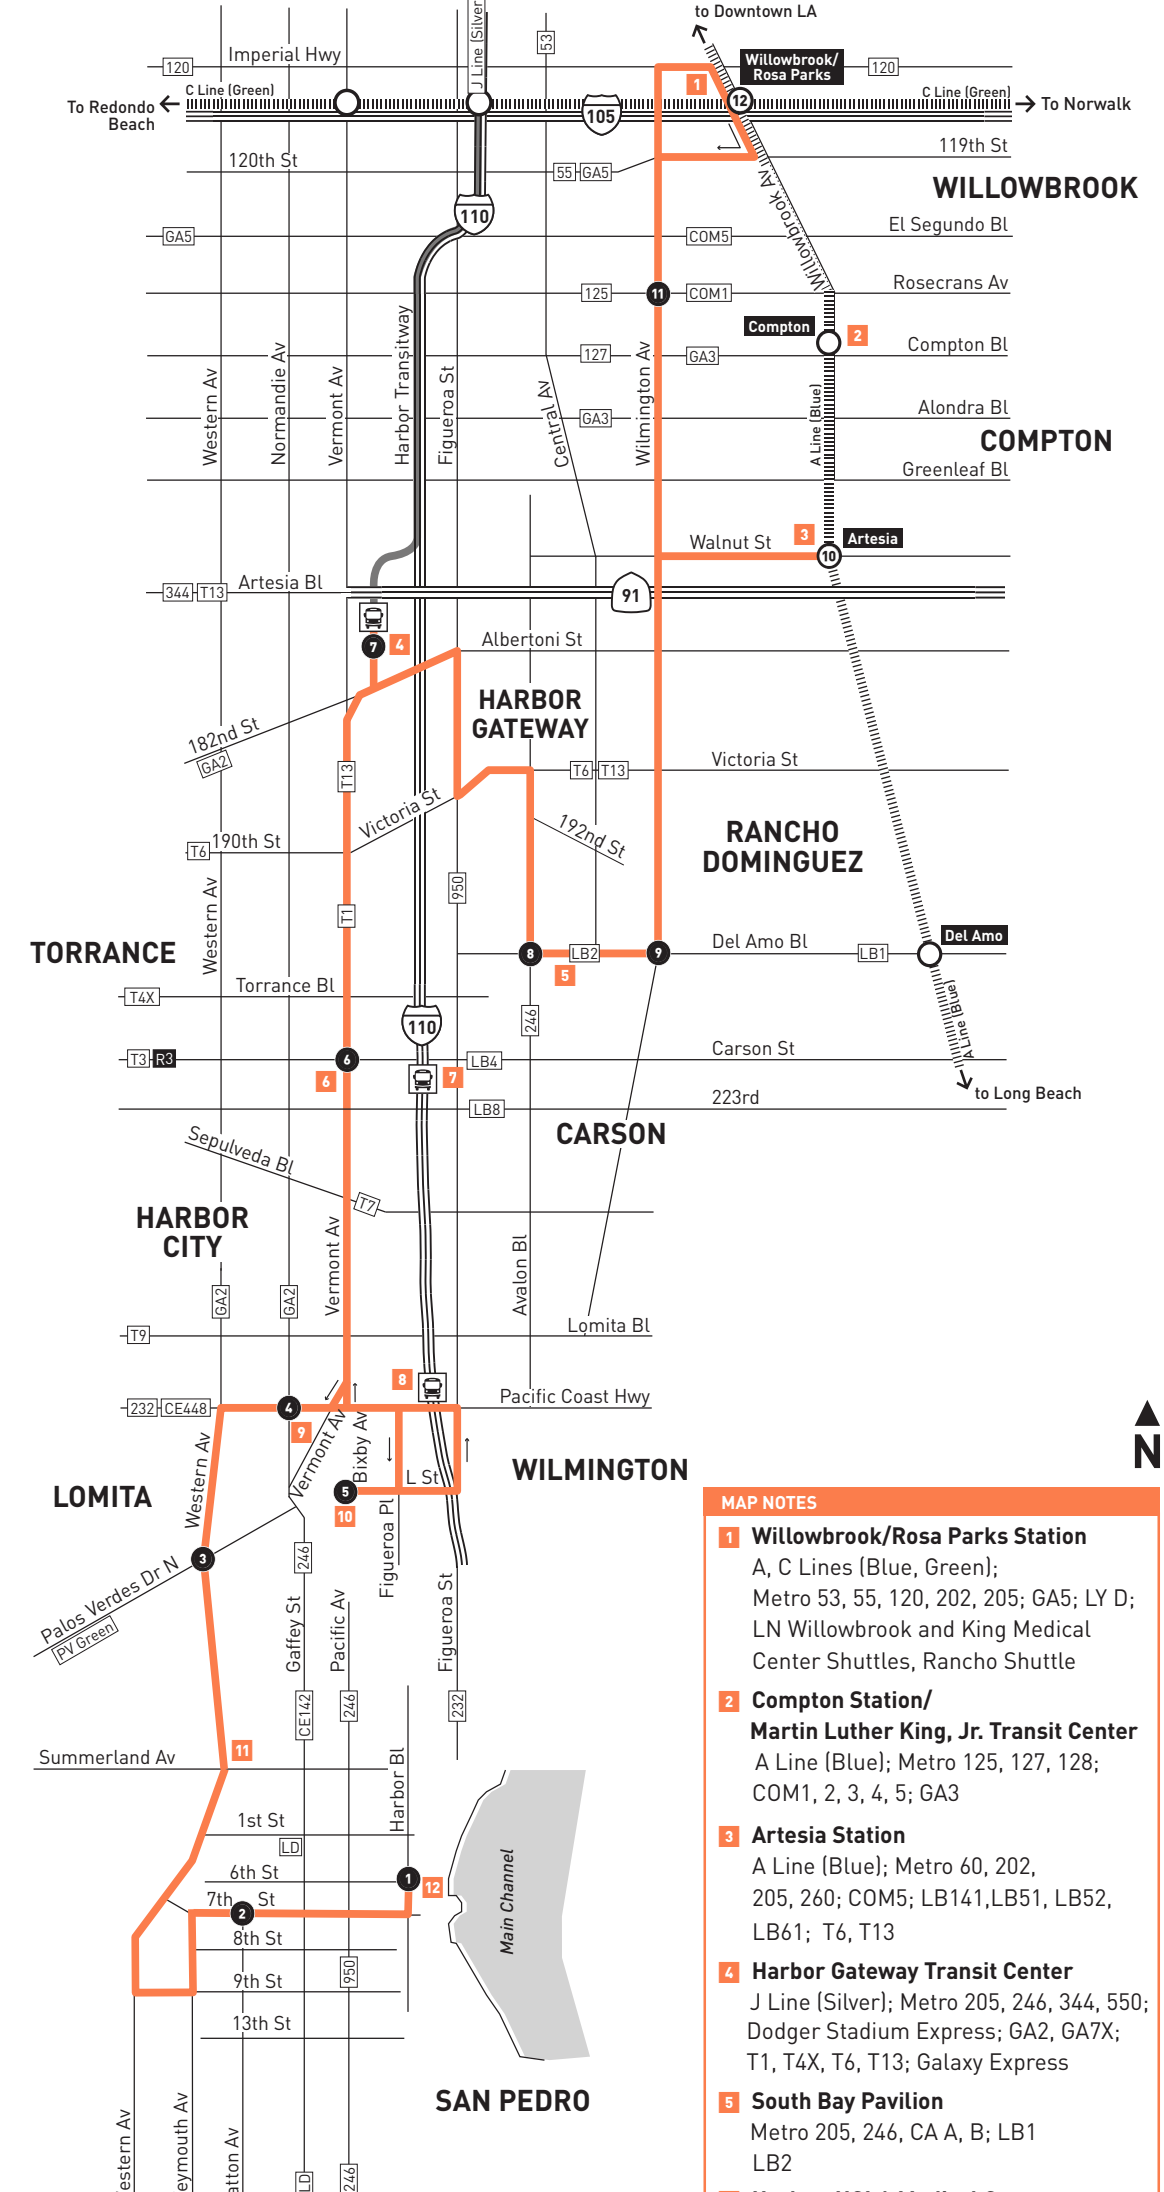

Special Notes

B Terminates at Vermont & Pacific Coast Highway 6 minutes after time shown.

Notas Especiales

B Termina en Vermont y Pacific Coast Highway 6 minutos despues de la hora mostrada.

Saturday, Sunday & Holiday Schedules

ROUTE MAP

LEGEND

- Line 205 Route
- Harbor Transitway
- Local Stop Timepoint
- Metro Rail
- Metro Rail Station
- Metro Rail Station & Timepoint
- Transit Center
- CA Carson Circuit
- CE LADOT Commuter Express
- COM Compton Renaissance
- GA GTrans (Gardena)
- LB Long Beach Transit
- LN The Link
- LD LADOT DASH
- LY Lynwood Breeze
- PV Palos Verdes Transit
- T Torrance Transit