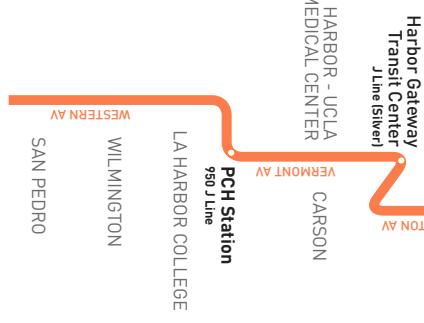

metro.net
323.601.METRO
Wheelchair Hotline
800.621.7828

Travel Info
511
California Relay Service
711

Northbound to Willowbrook/Rosa Parks
Southbound to San Pedro
via Wilmington Av, Vermont Av & Western Av

Metro Local

205

Effective Dec 11 2022