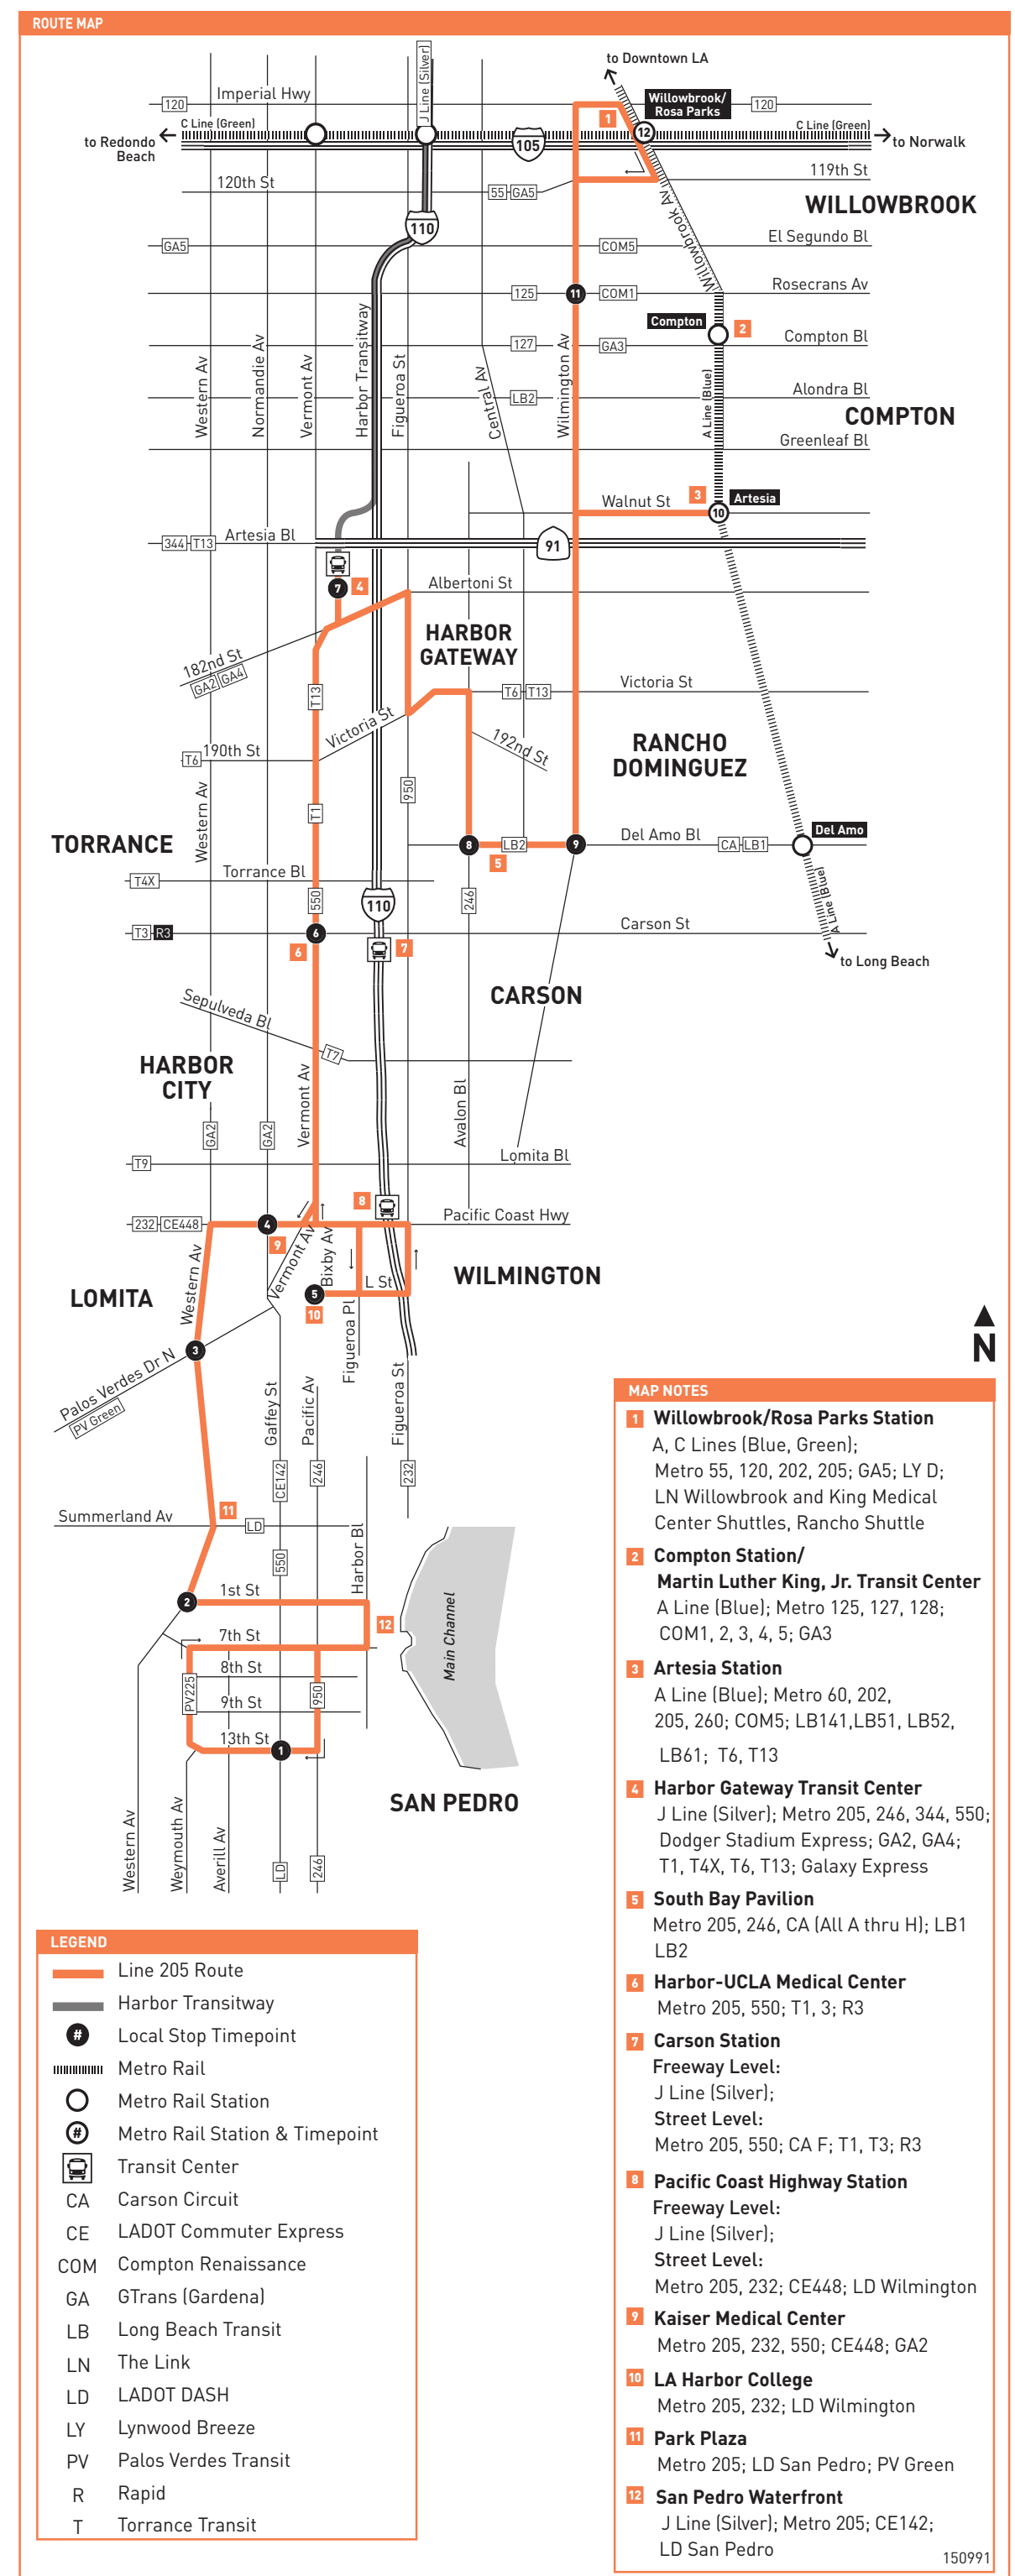

Special Notes

Terminates at Vermont & Pacific Coast Highway 6 minutes after time shown.

Notas Especiales

Termina en Vermont y Pacific Coast Highway 6 minutos despues de la hora mostrada.

Saturday, Sunday & Holiday Schedules

Saturday, Sunday & Holiday schedule in effect on New Year's Day, Memorial Day, Independence Day, Labor Day, Thanksgiving Day and Christmas Day.

Horarios de sabado, domingo y días feriados

Horarios de sabado, domingo y días feriados en vigor para New Year's Day, Memorial Day, Independence Day, Labor Day, Thanksgiving Day y Christmas Day.

MAP NOTES

- **1 Willowbrook/Rosa Parks Station**
  A, C Lines (Blue, Green); Metro 55, 120, 202, 205; GA5; LY D; LN Willowbrook and King Medical Center Shuttles, Rancho Shuttle
- **2 Compton Station/
  Martin Luther King, Jr. Transit Center**
  A Line (Blue); Metro 125, 127, 128; COM1, 2, 3, 4, 5; GA3
- **3 Artesia Station**
  A Line (Blue); Metro 60, 202, 205, 260; COM5; LB141, LB51, LB52, LB61; T6, T13
- **4 Harbor Gateway Transit Center**
  J Line (Silver); Metro 205, 246, 344, 550; Dodger Stadium Express; GA2, GA4; T1, T4X, T6, T13; Galaxy Express
- **5 South Bay Pavilion**
  Metro 205, 246, CA (All A thru H); LB1 LB2
- **6 Harbor-UCLA Medical Center**
  Metro 205, 550; T1, 3; R3
- **7 Carson Station**
  Freeway Level:
  J Line (Silver);
  Street Level:
  Metro 205, 550; CA F; T1, T3, R3
- **8 Pacific Coast Highway Station**
  Freeway Level:
  J Line (Silver);
  Street Level:
  Metro 205, 232; CE448; LD Wilmington
- **9 Kaiser Medical Center**
  Metro 205, 232, 550; CE448; GA2
- **10 LA Harbor College**
  Metro 205, 232; LD Wilmington
- **11 Park Plaza**
  Metro 205; LD San Pedro; PV Green
- **12 San Pedro Waterfront**
  J Line (Silver); Metro 205; CE142; LD San Pedro