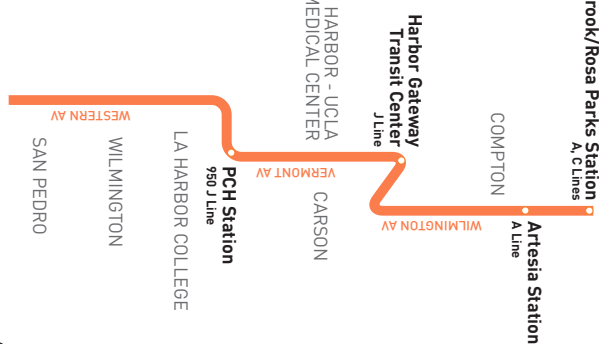

Willowbrook/Rosa Parks Station
A Line
Artesia Station
COMPTON
Harbor Gateway Transit Center
Harbor - UCLA Medical Center
J Line
L.A. Harbor College
PCH Station
950 Line
WILMINGTON
WESTERN AV
SAN PEDRO

Effective Jun 25 2023

205

Metro Local
Northbound to Willowbrook/Rosa Parks
Southbound to San Pedro
via Wilmington Av, Vermont Av & Western

metro.net
323.601.METRO
Wheelchair Hotline
800.621.7828

Travel Info
511
California Relay Service
711