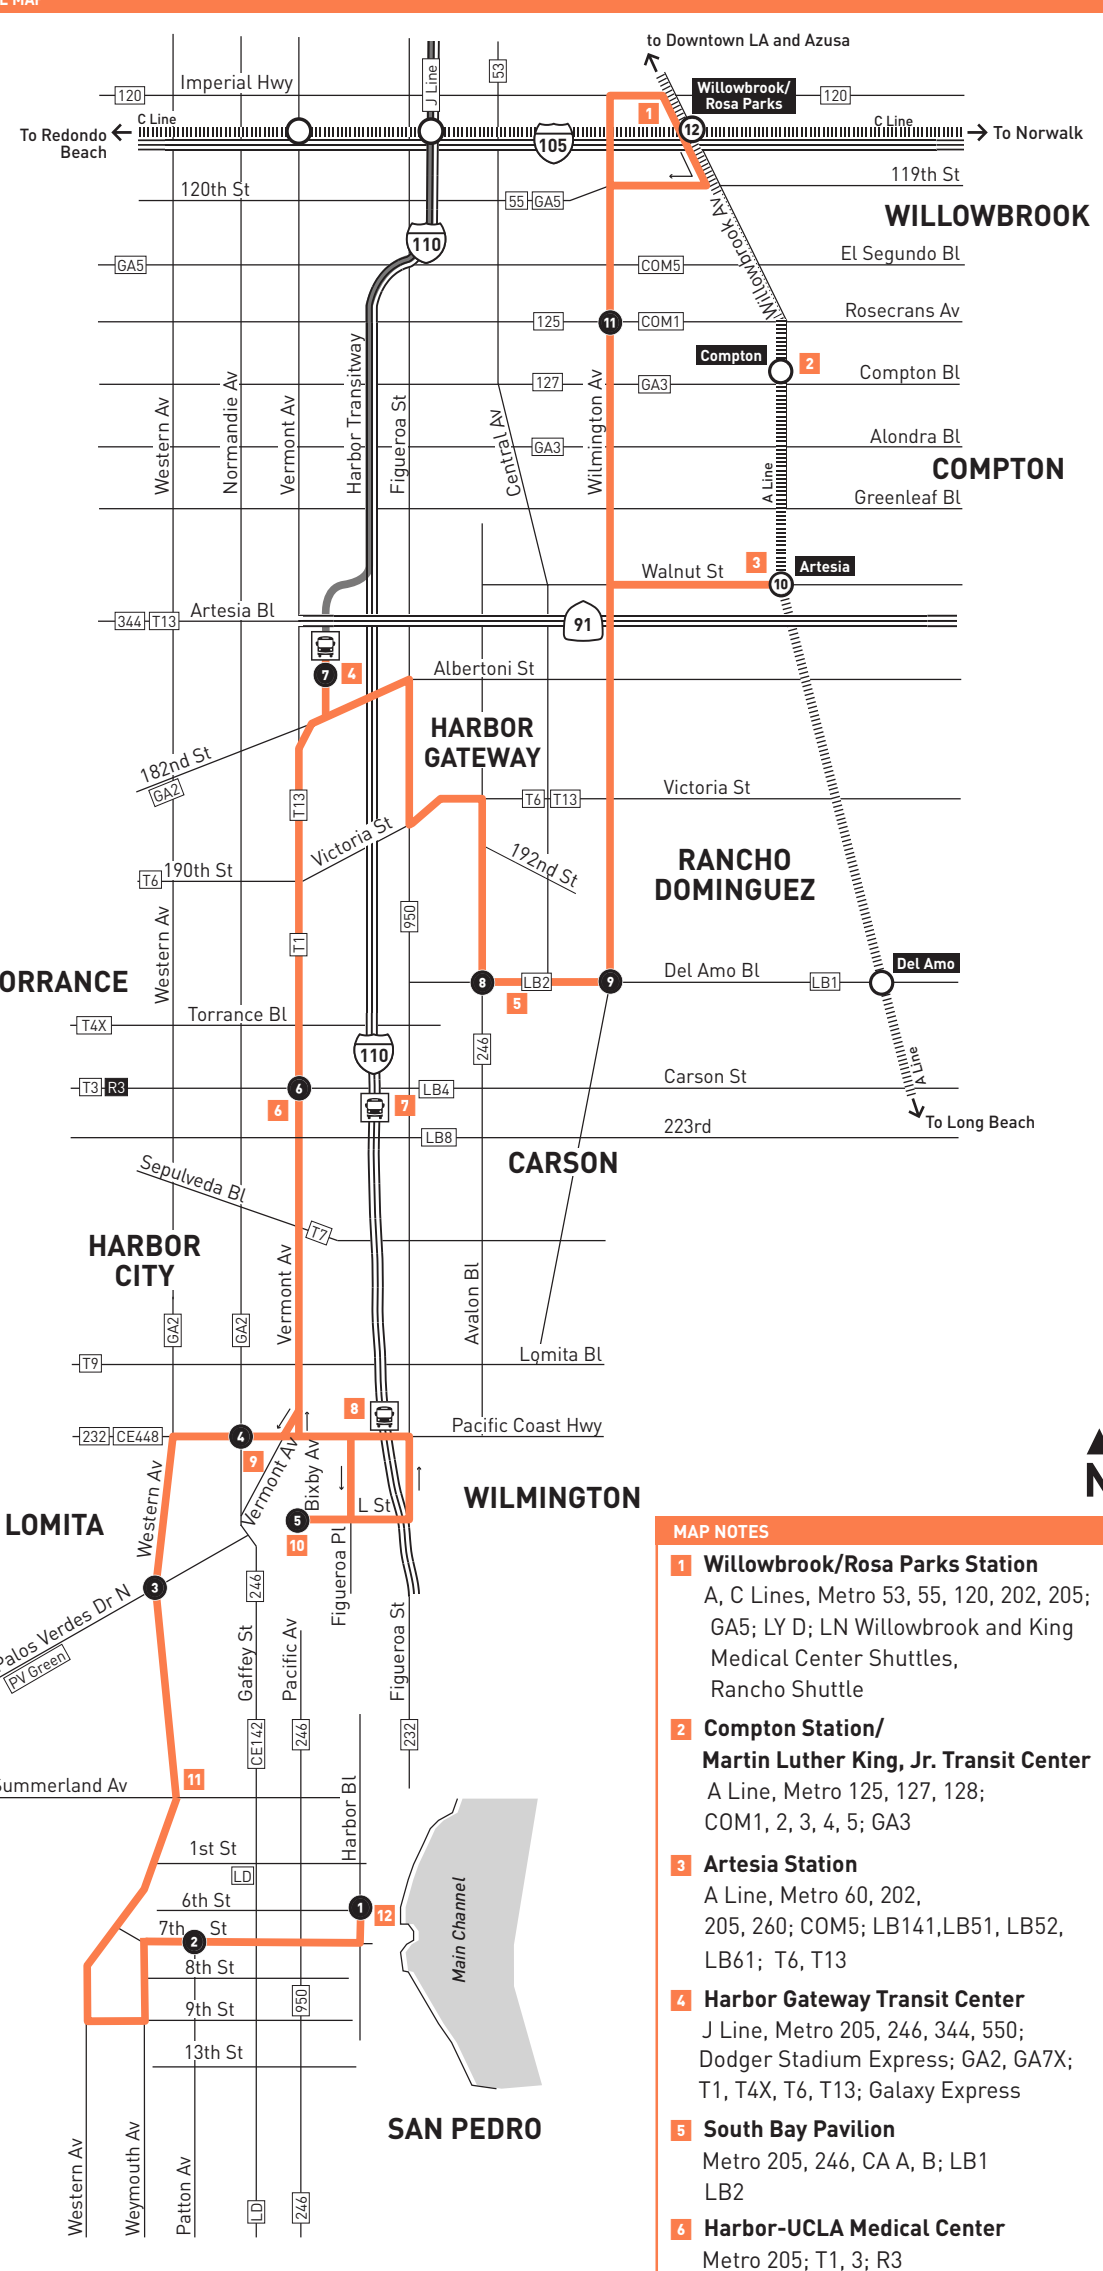

Effective Jun 25 2023

205

Metro Local
 Northbound to Willowbrook/Rosa Parks
 Southbound to San Pedro
 via Wilmington Av, Vermont Av & Western

metro.net
 323.601.METRO
 Wheelchair Hotline
 800.621.7828

Travel Info
 511
 California Relay Service
 711

Horarios de sabado, domingo y días feriados en vigor para New Year's Day, Memorial Day, Independence Day, Labor Day, Thanksgiving Day y Christmas Day.

ROUTE MAP

- #### MAP NOTES
- Willowbrook/Rosa Parks Station**
A, C Lines, Metro 53, 55, 120, 202, 205; GA5; LY D; LN Willowbrook and King Medical Center Shuttles, Rancho Shuttle
 - Compton Station/ Martin Luther King, Jr. Transit Center**
A Line, Metro 125, 127, 128; COM1, 2, 3, 4, 5; GA3
 - Artesia Station**
A Line, Metro 60, 202, 205, 260; COM5; LB141, LB51, LB52, LB61; T6, T13
 - Harbor Gateway Transit Center**
J Line, Metro 205, 246, 344, 550; Dodger Stadium Express; GA2, GA7X; T1, T4X, T6, T13; Galaxy Express
 - South Bay Pavilion**
Metro 205, 246, CA A, B; LB1 LB2
 - Harbor-UCLA Medical Center**
Metro 205; T1, 3; R3
 - Carson Station**
Freeway Level: J Line
Street Level: Metro 205; LB 4; T1, T3; R3
 - Pacific Coast Highway Station**
Freeway Level: J Line
Street Level: Metro 205, 232, 246; CE448; LD Wilmington
 - Kaiser Medical Center**
Metro 205, 232, 246; CE448; GA2
 - LA Harbor College**
Metro 205, 232, 246; LD Wilmington
 - Park Plaza**
Metro 205; LD San Pedro; PV Green
 - San Pedro Waterfront**
J Line, Metro 205; CE142

- #### LEGEND
- Line 205 Route
 - Harbor Transitway
 - Local Stop Timepoint
 - Metro Rail
 - Metro Rail Station
 - Metro Rail Station & Timepoint
 - Transit Center
 - CA Carson Circuit
 - CE LADOT Commuter Express
 - COM Compton Renaissance
 - GA GTrans (Gardena)
 - LB Long Beach Transit
 - LN The Link
 - LD LADOT DASH
 - LY Lynwood Breeze
 - PV Palos Verdes Transit
 - T Torrance Transit