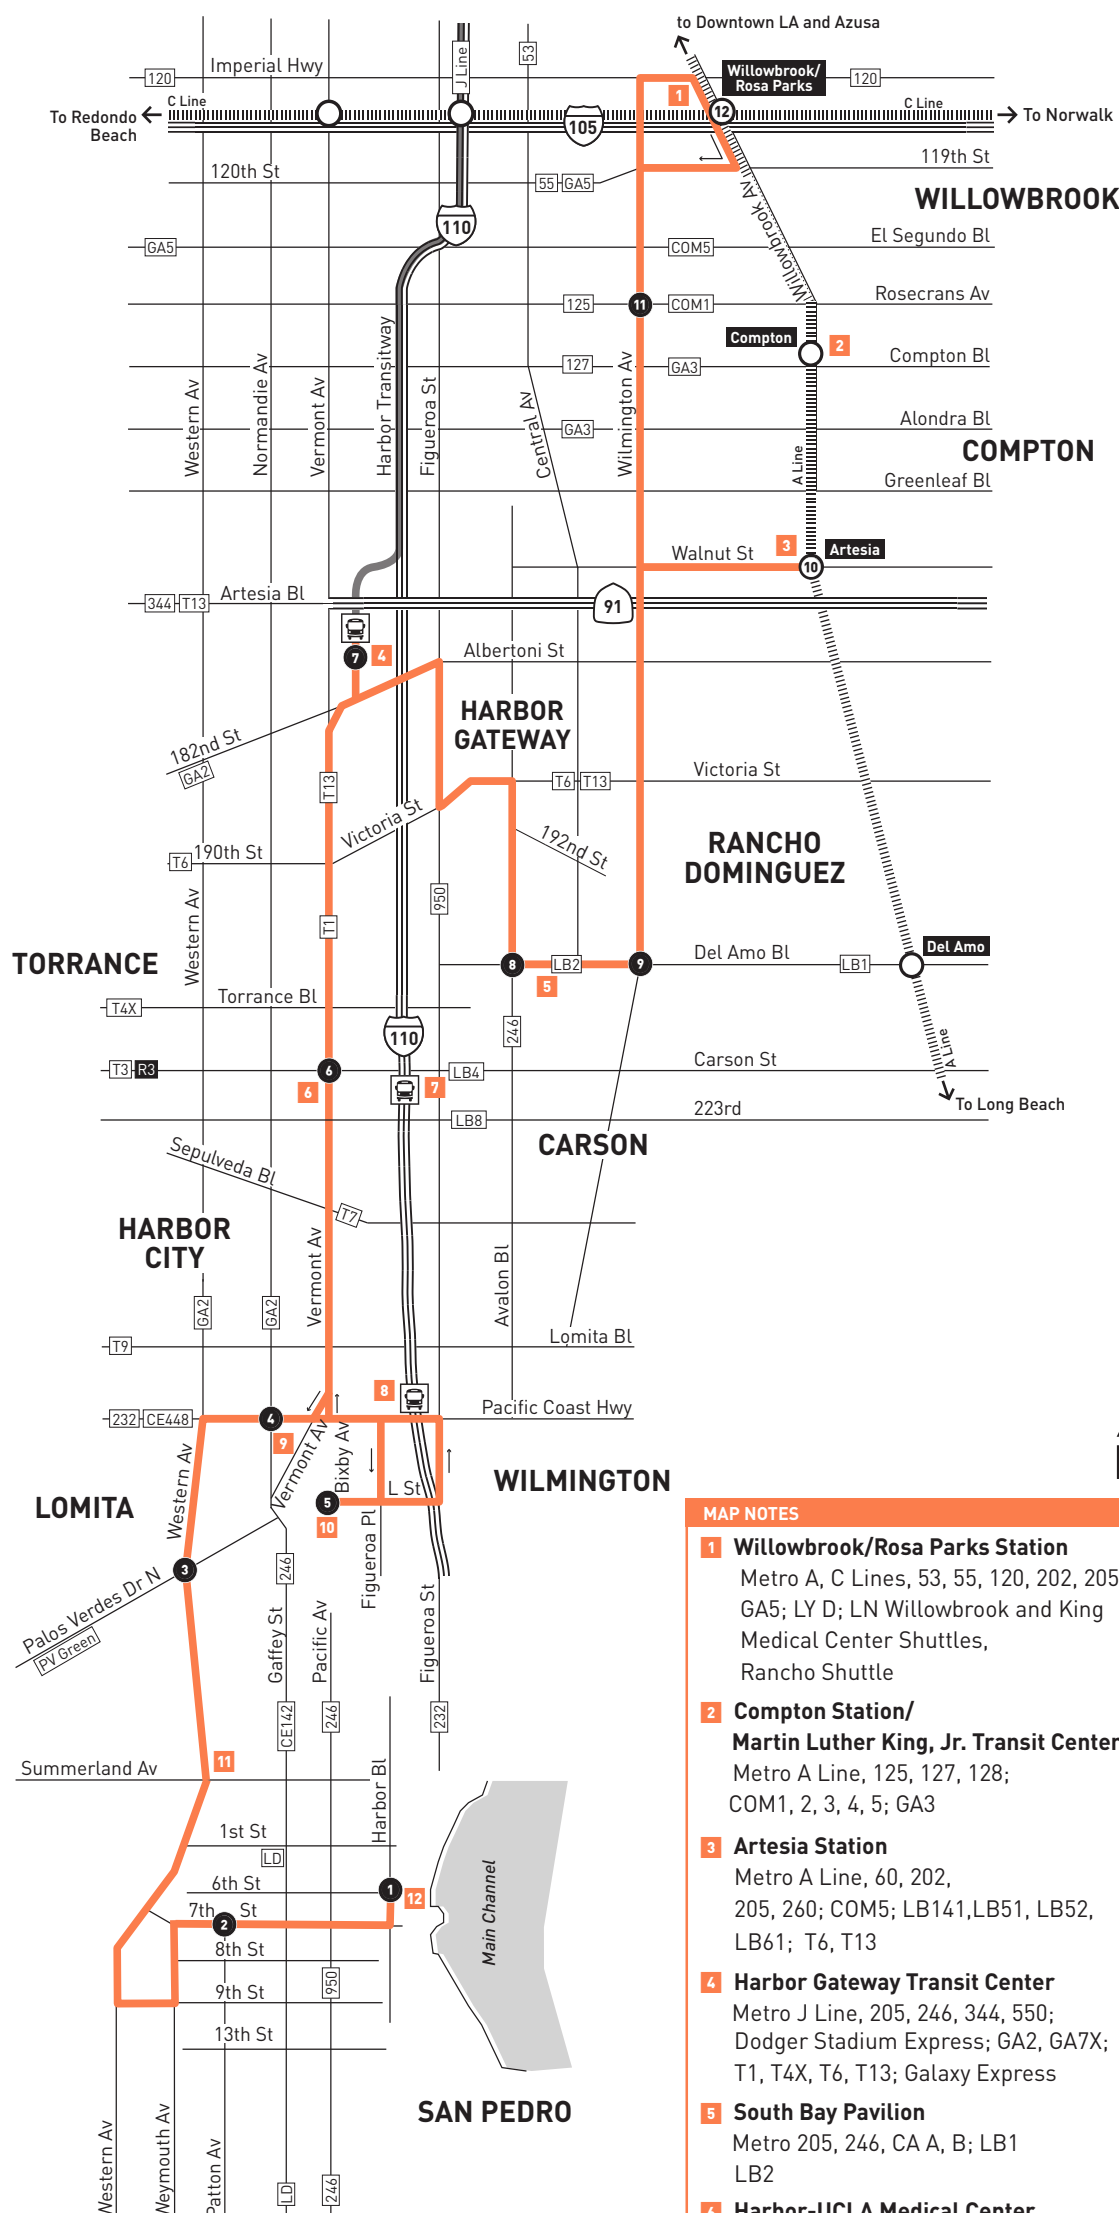

## Northbound Al Norte (Approximate Times/Tiempos Aproximados)

SAN PEDRO	LOMITA	HARBOR CITY	LOS ANGELES	TORRANCE	HARBOR GATEWAY	CARSON	COMPTON	WILLOWBROOK			
1	2	3	4	5	6	7	8	9	10	11	12
Harbor & 6th	7th & Patton	Western & Palos Verdes Dr North	Pacific Coast Hwy & Normandie	L.A. Harbor College	Vermont & Carson	Harbor Gateway Transit Center	Del Amo & Avalon	Wilmington & Del Amo	Artesia Station	Wilmington & Rosecrans	Willowbrook / Rosa Parks Station
4:53A	5:04A	5:16A	5:22A	5:28A	5:43A	5:53A	6:03A	6:08A	6:19A	6:28A	6:35A
5:45	5:56	6:09	6:15	6:21	6:37	6:47	6:58	7:03	7:14	7:23	7:31
6:37	6:49	7:02	7:08	7:14	7:31	7:41	7:53	7:59	8:09	8:19	8:27
7:30	7:42	7:58	8:04	8:10	8:26	8:36	8:48	8:54	9:04	9:14	9:22
8:23	8:35	8:51	8:57	9:04	9:20	9:31	9:43	9:49	9:59	10:09	10:18
9:16	9:28	9:45	9:52	9:59	10:15	10:26	10:38	10:44	10:54	11:04	11:13
10:11	10:23	10:40	10:47	10:54	11:10	11:21	11:33	11:39	11:49	11:59	12:06P
11:06	11:18	11:35	11:42	11:49	12:05P	12:16P	12:28P	12:34P	12:44P	12:54P	1:01
12:01P	12:13P	12:30P	12:37P	12:44P	1:00	1:11	1:23	1:29	1:39	1:49	1:56
12:55	1:07	1:24	1:31	1:38	1:54	2:05	2:18	2:24	2:34	2:45	2:54
1:47	1:59	2:19	2:26	2:33	2:49	3:00	3:13	3:19	3:29	3:40	3:49
2:44	2:54	3:14	3:21	3:28	3:44	3:55	4:08	4:14	4:24	4:35	4:44
3:39	3:49	4:09	4:16	4:23	4:39	4:50	5:03	5:09	5:19	5:30	5:39
4:35	4:45	5:05	5:12	5:19	5:35	5:45	5:58	6:04	6:14	6:25	6:34
5:28	5:42	6:01	6:08	6:15	6:31	6:40	6:53	6:59	7:09	7:20	7:29
6:30	6:44	7:01	7:08	7:15	7						

**ROUTE MAP**

**LEGEND**

- Line 205 Route
- Harbor Transitway
- # Local Stop Timepoint
- Metro Rail
- Metro Rail Station
- # Metro Rail Station & Timepoint
- T Transit Center
- CA Carson Circuit
- CE LADOT Commuter Express
- COM Compton Renaissance
- GA GTrans (Gardena)
- LB Long Beach Transit
- LN The Link
- LD LADOT DASH
- LY Lynwood Breeze
- PV Palos Verdes Transit
- T Torrance Transit