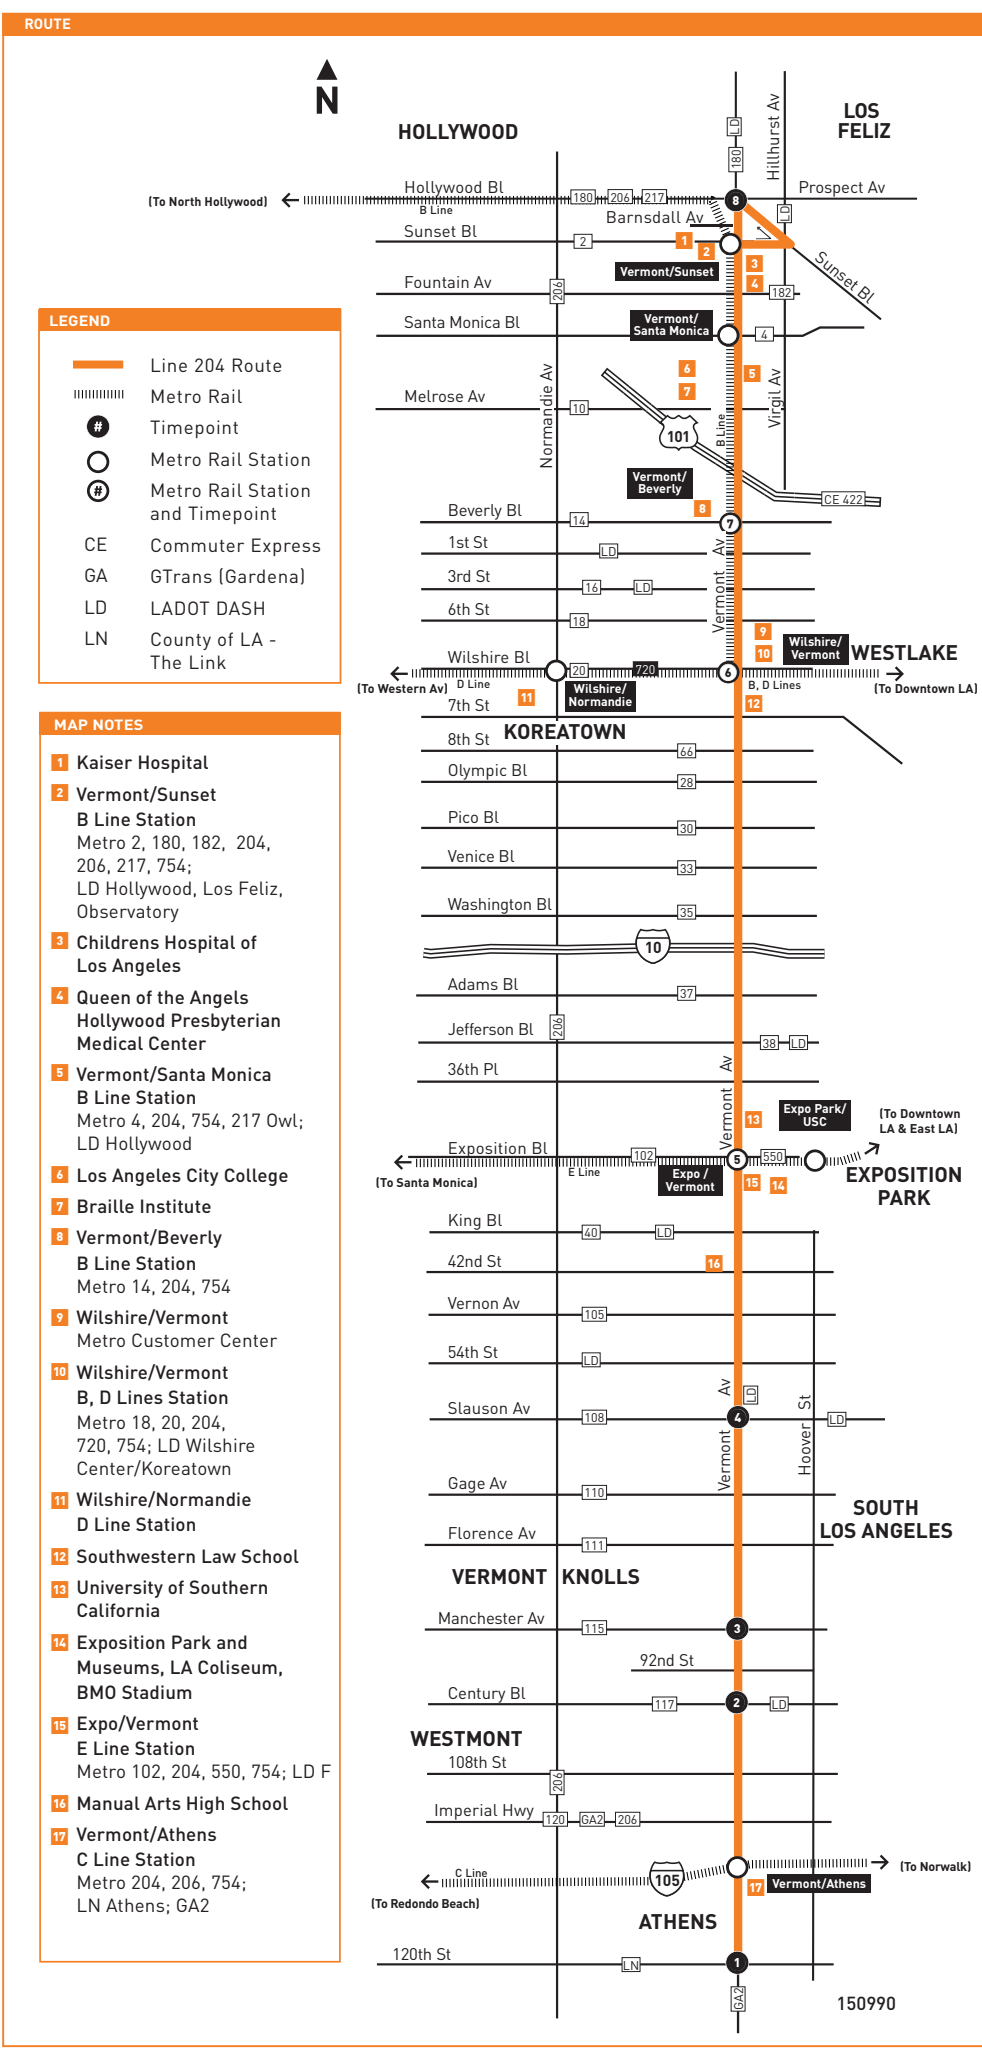

ATHENS	LOS ANGELES	KOREA TOWN	HOLLYWOOD	HOLLYWOOD	KOREA TOWN	LOS ANGELES	ATHENS
1	2	4	5	6	7	8	8
Vermont & 120th	Vermont & Century	Vermont & Slauson	Expo/Vermont Station	Wilshire/Vermont Station	Vermont & Beverly Station	Vermont & Hollywood	Vermont & Hollywood
4:32A	4:40A	4:54A	5:04A	5:20A	5:27A	5:38A	4:51A
4:47	4:55	5:09	5:19	5:35	5:42	5:53	5:09
4:59	5:07	5:21	5:31	5:47	5:54	6:07	5:25
5:09	5:17	5:31	5:41	5:57	6:04	6:17	5:40
5:17	5:25	5:40	5:50	6:06	6:13	6:26	6:01
5:28	5:36	5:51	6:01	6:18	6:25	6:39	6:12
5:38	5:46	6:01	6:11	6:28	6:35	6:49	6:13
5:48	5:56	6:11	6:21	6:38	6:45	6:59	6:23
5:57	6:06	6:21	6:31	6:48	6:55	7:09	6:31
6:05	6:14	6:29	6:41	6:58	7:06	7:20	6:41
6:14	6:23	6:38	6:50	7:08	7:16	7:30	6:51
6:22	6:31	6:47	6:59	7:18	7:26	7:40	7:01
6:30	6:39	6:55	7:08	7:28	7:36	7:50	7:11
6:39	6:48	7:04	7:17	7:38	7:46	8:00	7:21
6:49	6:58	7:14	7:27	7:48	7:56	8:10	7:31
6:58	7:08	7:24	7:37	7:58	8:06	8:20	7:41
7:08	7:18	7:34	7:47	8:08	8:16	8:30	7:51
7:18	7:28	7:45	7:58	8:18	8:26	8:40	8:01
7:27	7:37	7:54	8:07	8:28	8:36	8:50	8:11
7:37	7:47	8:04	8:17	8:38	8:46	9:00	8:21
7:47	7:57	8:14	8:27	8:48	8:56	9:10	8:31
7:58	8:08	8:25	8:37	8:58	9:06	9:20	8:41
8:08	8:18	8:35	8:47	9:08	9:16	9:30	8:50
8:19	8:29	8:46	8:58	9:19	9:27	9:41	8:59
8:29	8:39	8:56	9:08	9:29	9:37	9:51	9:09
8:39	8:49	9:06	9:18	9:39	9:47	10:01	9:18
8:48	8:58	9:15	9:28	9:49	9:57	10:12	9:27
8:58	9:08	9:25	9:38	9:59	10:07	10:22	9:37
9:08	9:18	9:35	9:48	10:09	10:17	10:32	9:47
9:18	9:28	9:45	9:58	10:19	10:27	10:42	9:57
9:28	9:38	9:55	10:08	10:29	10:37	10:52	10:07
9:38	9:48	10:05	10:18	10:39	10:47	11:02	10:17
9:47	9:57	10:15	10:28	10:49	10:57	11:12	10:27
9:57	10:07	10:25	10:38	10:59	11:08	11:23	10:37
10:06	10:16	10:34	10:47	11:09	11:18	11:33	10:47
10:16	10:26	10:44	10:57	11:19	11:28	11:43	10:57
10:25	10:36	10:54	11:07	11:29	11:38	11:53	11:07
10:34	10:45	11:03	11:16	11:39	11:48	12:03P	11:17
10:44	10:55	11:13	11:26	11:49	11:58	12:14	11:27
10:54	11:05	11:23	11:36	11:59	12:08P	12:24	11:37
11:04	11:15	11:33	11:46	12:09P	12:18	12:34	11:47
11:15	11:26	11:43	11:56	12:19	12:28	12:44	11:56
11:25	11:36	11:53	12:06P	12:29	12:38	12:54	12:06P
11:35	11:46	12:03P	12:16	12:39	12:48	1:04	12:16
11:45	11:56	12:13	12:26	12:49	12:58	1:14	12:26
11:54	12:05P	12:22	12:35	12:58	1:07	1:23	12:37
12:04P	12:15	12:32	12:45	1:08	1:17	1:33	12:47
12:13	12:24	12:41	12:54	1:18	1:27	1:43	12:57
12:23	12:34	12:51	1:04	1:28	1:37	1:53	1:07
12:33	12:44	1:01	1:14	1:38	1:47	2:03	1:17
12:42	12:53	1:11	1:24	1:48	1:57	2:13	1:27
12:52	1:03	1:21	1:34	1:58	2:07	2:22	1:37
1:02	1:13	1:31	1:44	2:08	2:17	2:32	1:47
1:12	1:23	1:41	1:54	2:18	2:27	2:42	1:57
1:22	1:33	1:51	2:04	2:28	2:37	2:52	2:07
1:32	1:43	2:01	2:14	2:38	2:47	3:02	2:17
1:43	1:54	2:11	2:24	2:48	2:57	3:12	2:26
1:54	2:05	2:22	2:35	2:58	3:08	3:23	2:36
2:04	2:15	2:32	2:45	3:08	3:18	3:33	2:46
2:13	2:24	2:41	2:54	3:17	3:27	3:42	2:56
2:23	2:34	2:51	3:04	3:27	3:37	3:52	3:06
2:33	2:44	3:01	3:14	3:37	3:47	4:02	3:16
2:43	2:54	3:11	3:24	3:47	3:57	4:12	3:26
2:53	3:04	3:21	3:34	3:57	4:06	4:21	3:36
3:03	3:14	3:31	3:44	4:07	4:16	4:31	3:46
3:14	3:25	3:41	3:54	4:17	4:26	4:41	3:55
3:24	3:35	3:51	4:04	4:27	4:36	4:51	4:05
3:34	3:45	4:01	4:14	4:37	4:46	5:01	4:15
3:44	3:55	4:11	4:24	4:47	4:56	5:11	4:25
3:54	4:05	4:21	4:34	4:57	5:05	5:20	4:35
4:04	4:15	4:31	4:44	5:07	5:15	5:30	4:45
4:14	4:25	4:41	4:54	5:17	5:25	5:39	4:55
4:25	4:36	4:52	5:05	5:28	5:36	5:50	5:05
4:35	4:46	5:02	5:15	5:38	5:46	6:00	5:15
4:46	4:57	5:12	5:25	5:48	5:56	6:10	5:25
4:57	5:07	5:22	5:35	5:58	6:06	6:20	5:35
5:08	5:18	5:33	5:45	6:08	6:16	6:30	5:45
5:18	5:28	5:43	5:55	6:18	6:26	6:40	5:57
5:28	5:38	5:53	6:05	6:28	6:36	6:50	6:08
5:38	5:48	6:03	6:15	6:38	6:46	7:00	6:19
5:48	5:58	6:13	6:25	6:48	6:56	7:10	6:30
5:59	6:09	6:24	6:36	6:59	7:07	7:21	6:40
6:13	6:23	6:38	6:50	7:12	7:20	7:34	6:51
6:28	6:38	6:53	7:05	7:27	7:35	7:49	7:00
6:48	6:58	7:13	7:24	7:46	7:54	8:07	7:09
6:59	7:09	7:24	7:35	7:55	8:03	8:15	7:25
7:16	7:26	7:41	7:52	8:11	8:19	8:31	7:43
7:30	7:40	7:55	8:06	8:25	8:33	8:45	8:00
7:58	8:07	8:22	8:33	8:51	8:59	9:11	8:20
8:18	8:27	8:42	8:53	9:11	9:19	9:31	8:40
8:38	8:47	9:02	9:13	9:31	9:39	9:51	9:00
8:59	9:08	9:22	9:33	9:51	9:59	10:11	9:20
9:19	9:28	9:42	9:53	10:11	10:18	10:29	9:40

Subject to change without notice
Sujeto a cambios sin previo aviso

VERMONT KNOLLS

Wilshire/Vermont Station B, D Lines

KOREATOWN

Expo/Vermont Station E Line

ATHENS

metro.net
323.60.METRO
Wheelchair Hotline
800.621.7828

Travel Info
511
California Relay Service
711

Metro Local

Northbound to Hollywood

Southbound to Athens

Via Vermont Av

204

Effective Dec 10 2023