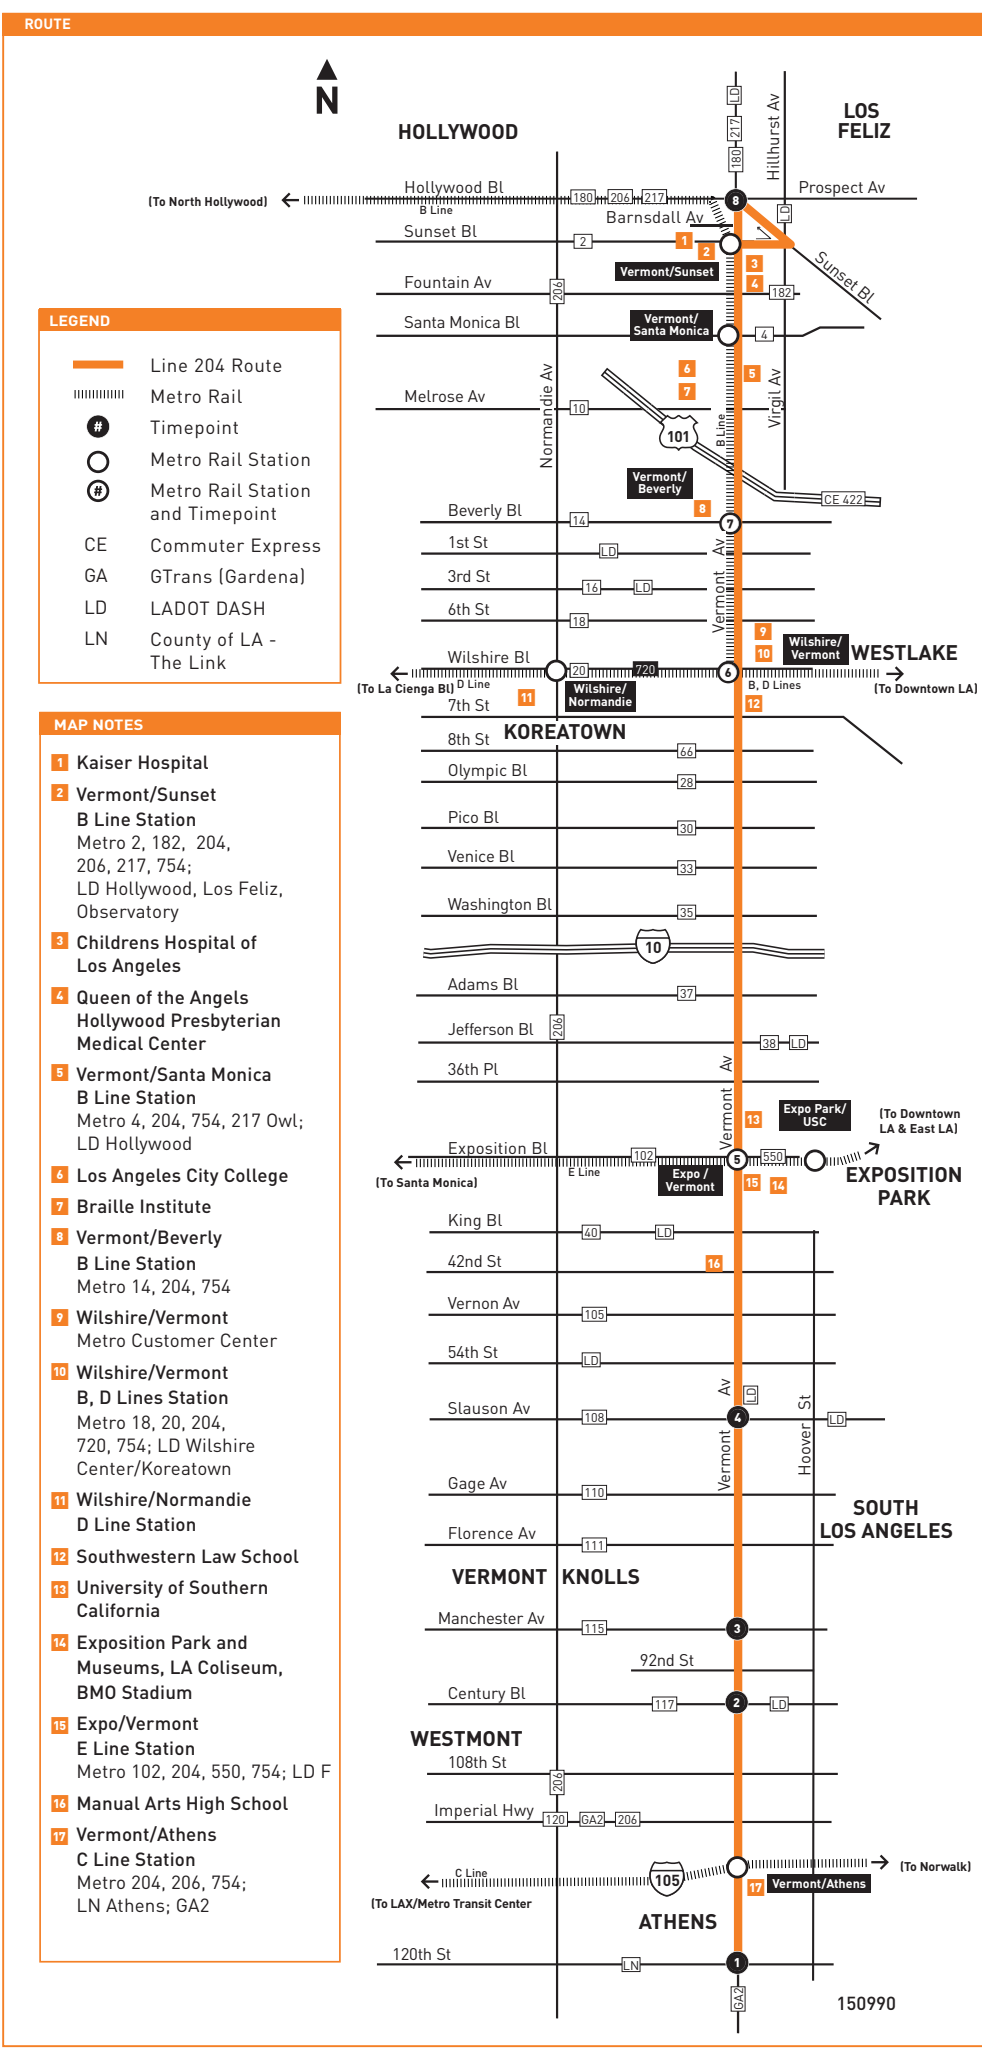

**Metro**

Effective Jun 7 2026

**204**

Metro Local

Northbound to Hollywood  
Southbound to Athens  
via Vermont Av

metro.net  
323.GO.METRO  
Wheelchair Hotline  
800.621.7828

Travel Info  
511  
California Relay Service  
711

VERMONT KNOLLS  
KOREATOWN  
Vermont/Santa Monica Station B Line  
Vermont/Sunset Station B Line  
HOLLYWOOD  
Vermont/Beverly Station B Line  
Vermont/Athens Station C Line  
ATHENS

Subject to change without notice  
Sujeto a cambios sin previo aviso