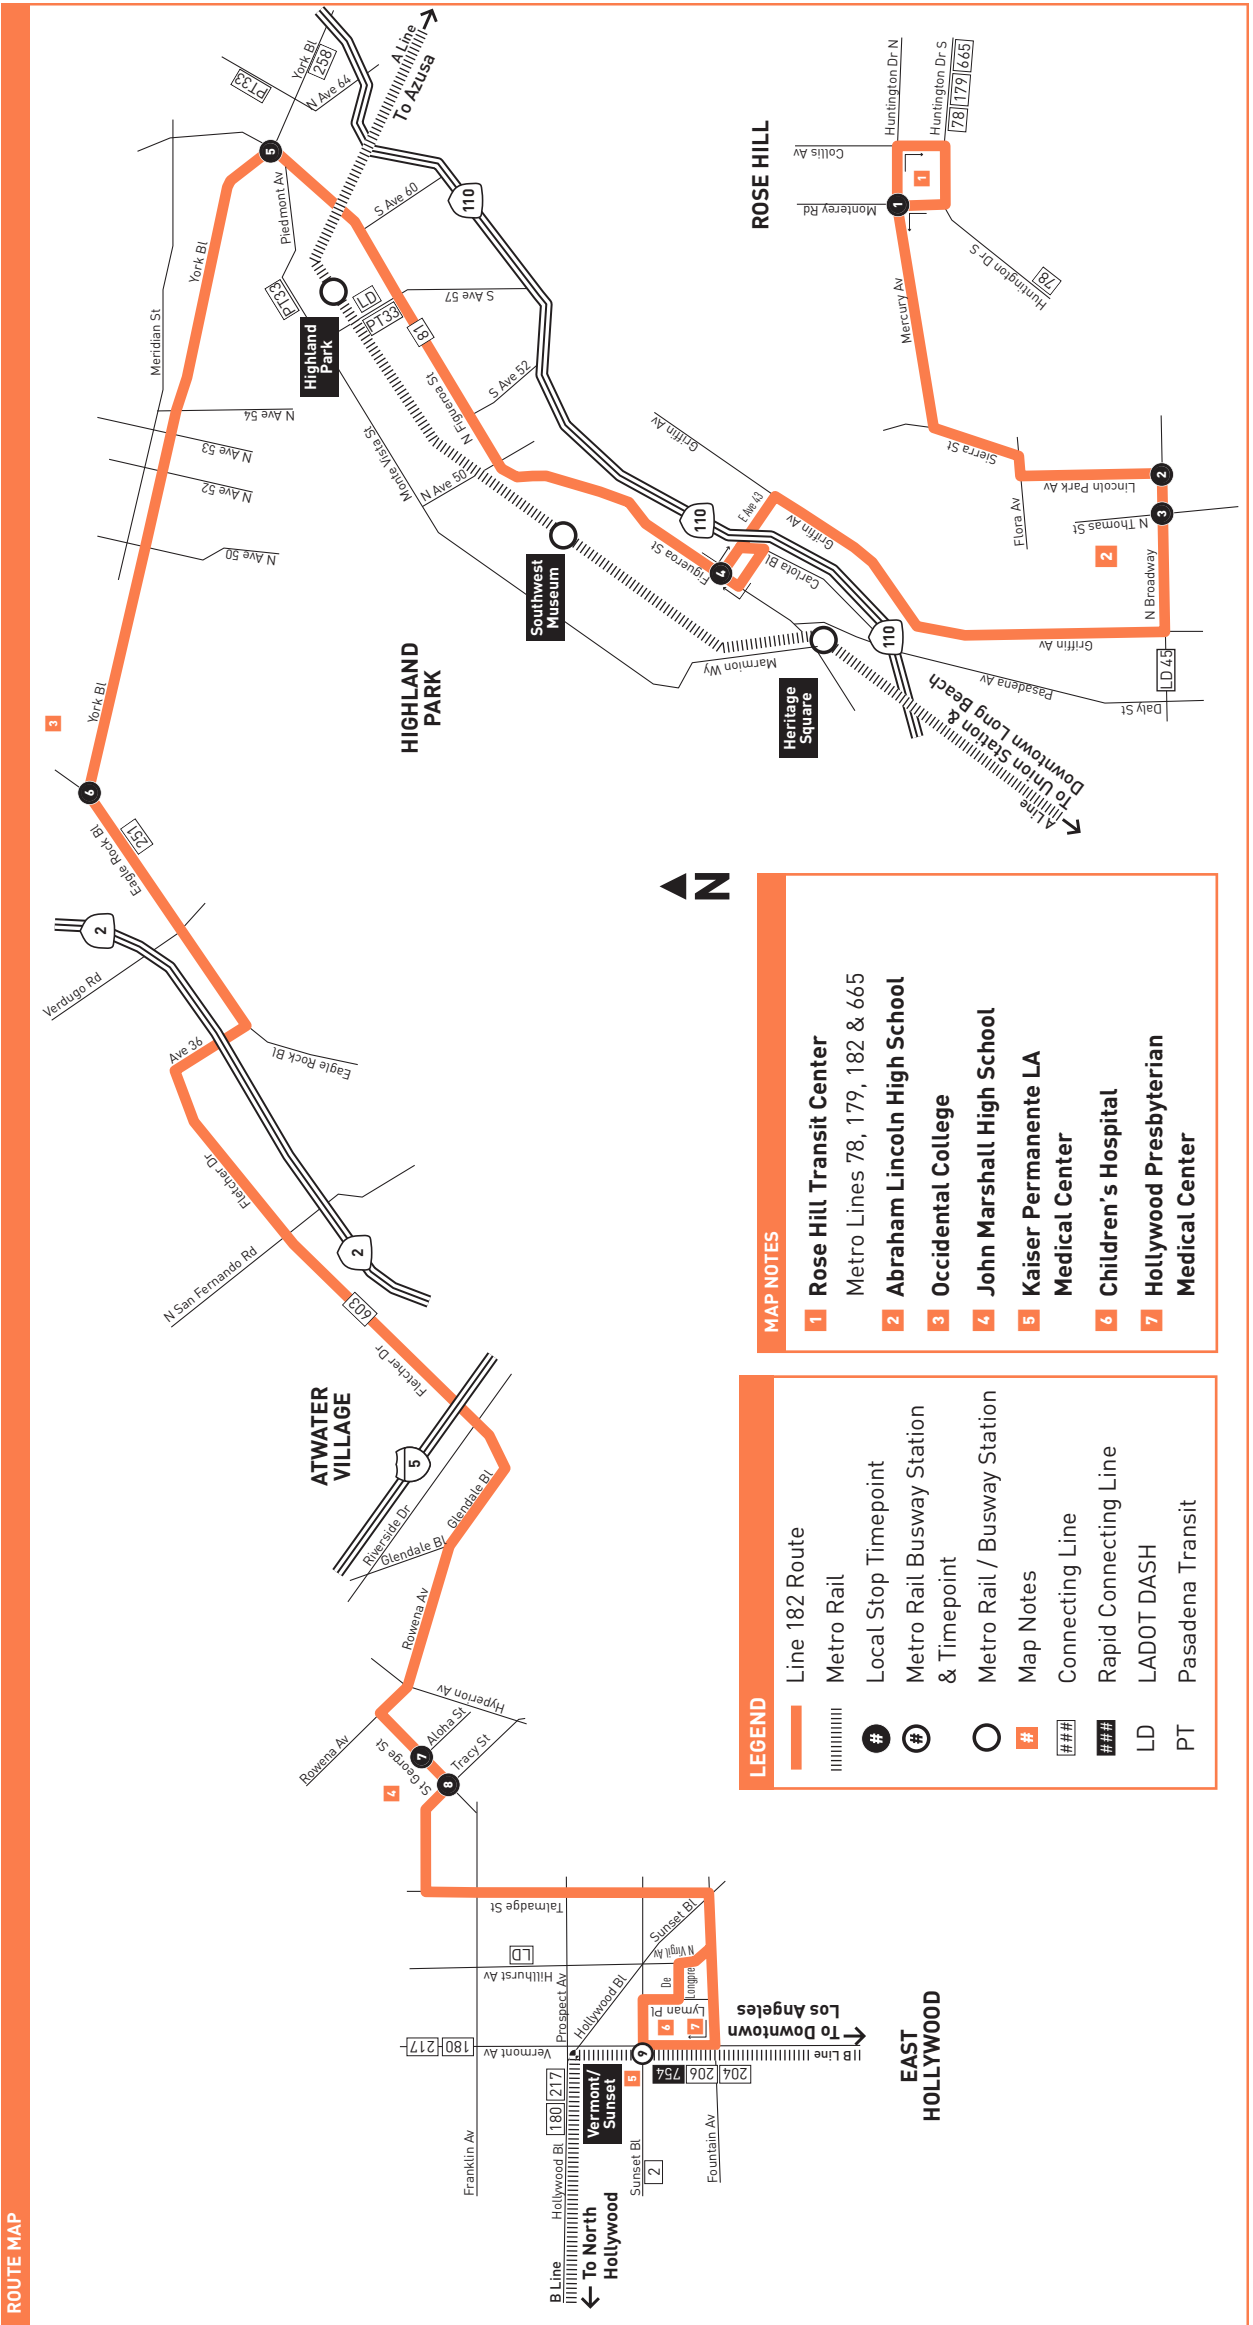

- MAP NOTES**
- 1** Rose Hill Transit Center  
Metro Lines 78, 179, 182 & 665
  - 2** Abraham Lincoln High School
  - 3** Occidental College
  - 4** John Marshall High School
  - 5** Kaiser Permanente LA Medical Center
  - 6** Children's Hospital
  - 7** Hollywood Presbyterian Medical Center

- LEGEND**
- Line 182 Route
  - Metro Rail
  - Local Stop Timepoint
  - Metro Rail Busway Station & Timepoint
  - Metro Rail / Busway Station
  - Map Notes
  - Connecting Line
  - Rapid Connecting Line
  - LADOT DASH
  - Pasadena Transit