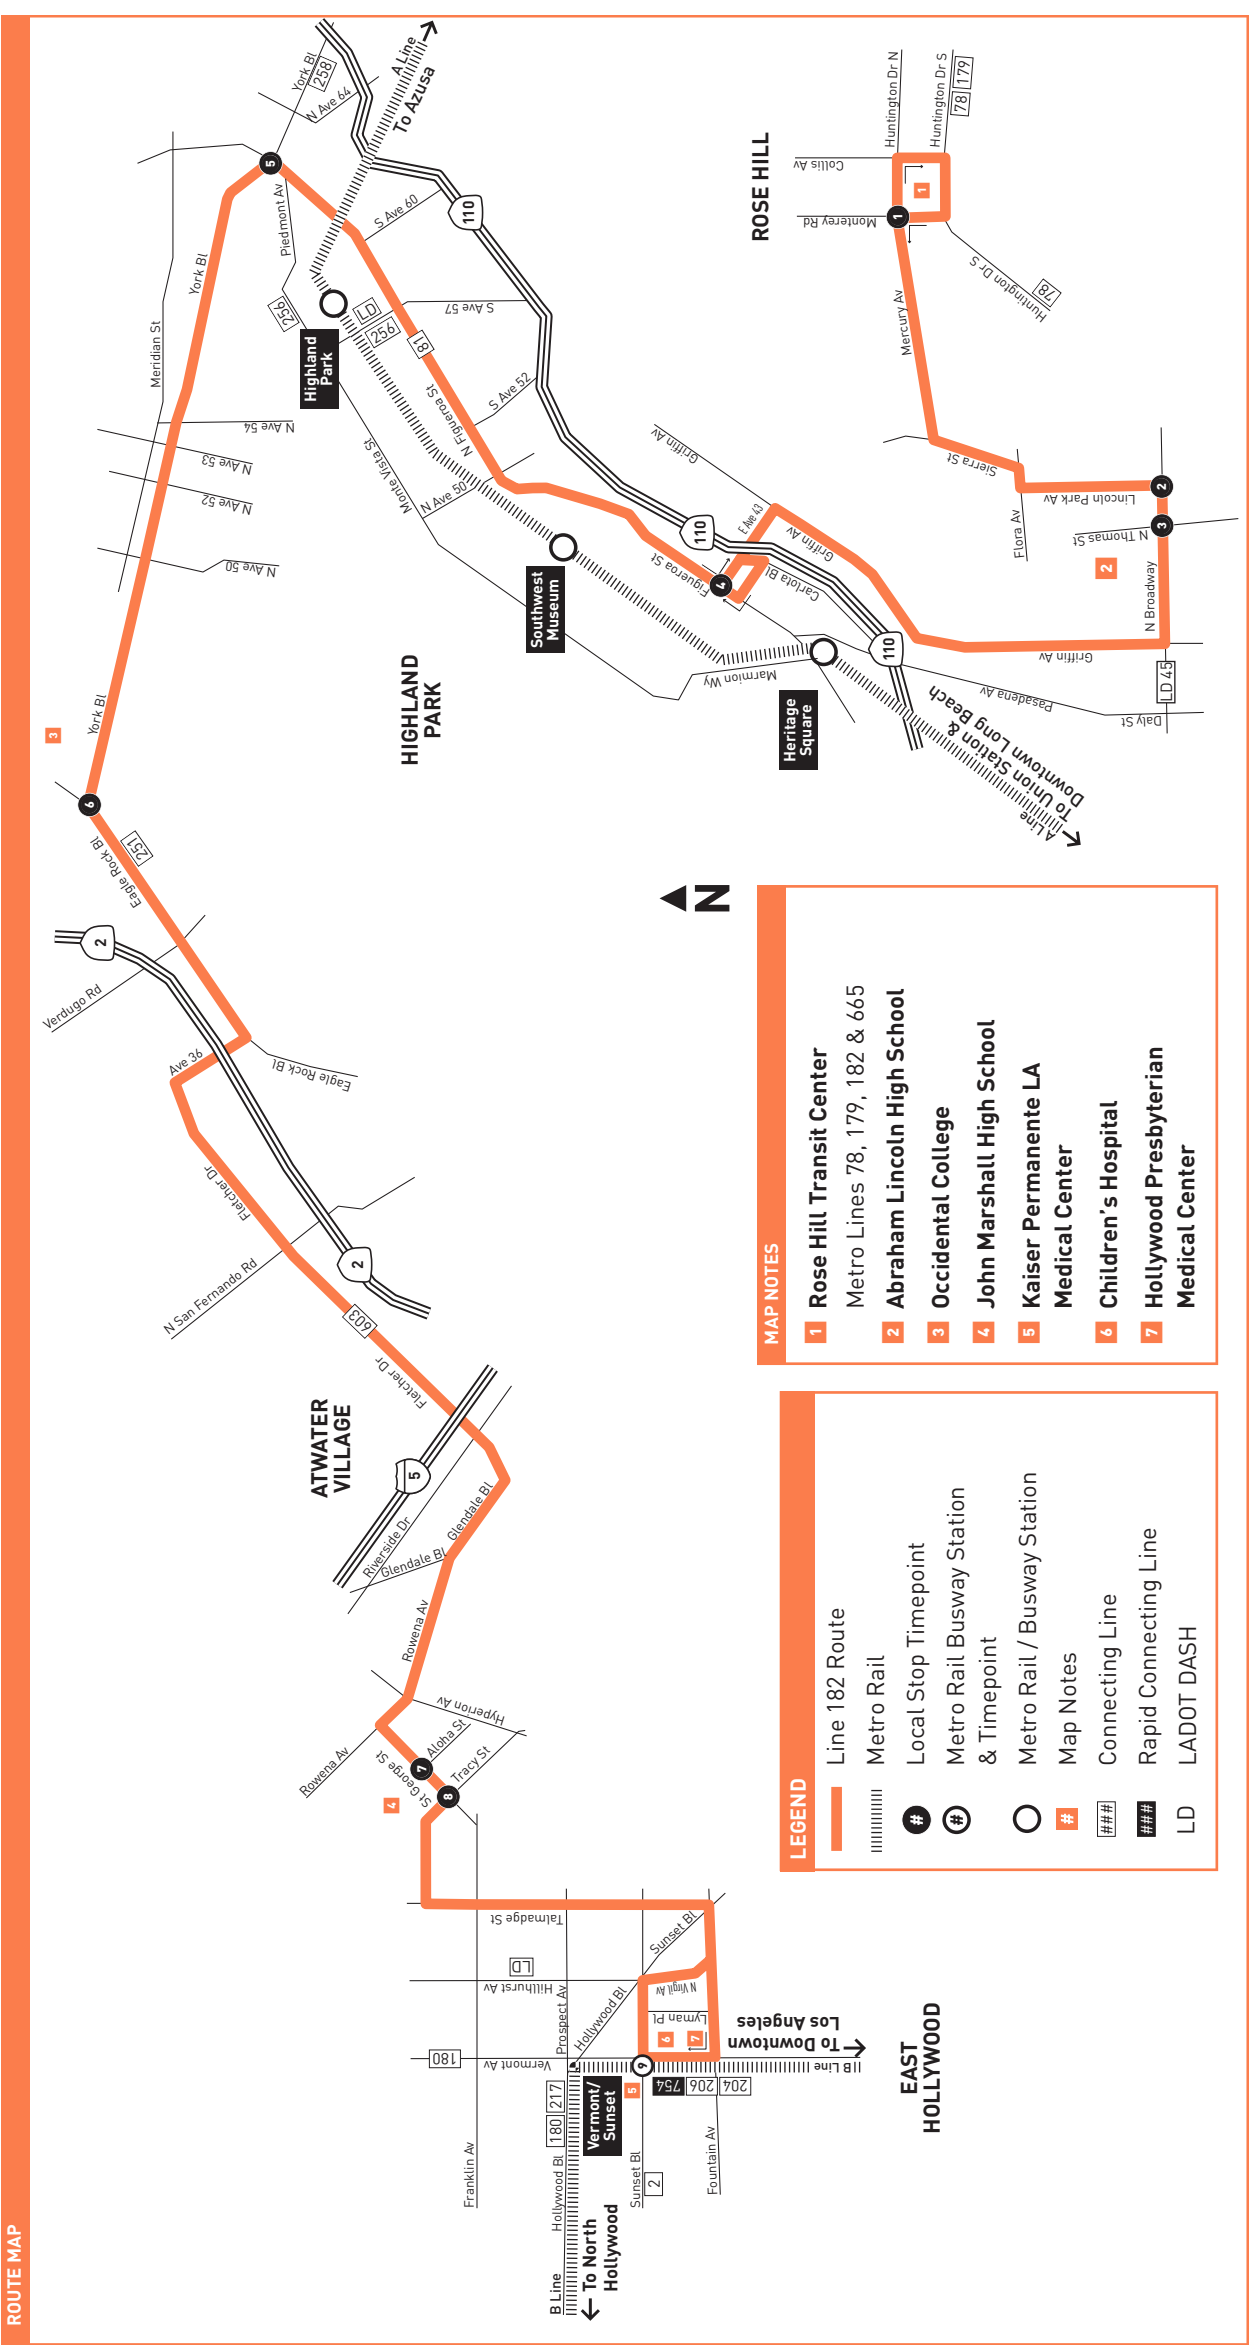

- MAP NOTES**
- 1 **Rose Hill Transit Center**
Metro Lines 78, 179, 182 & 665
 - 2 **Abraham Lincoln High School**
 - 3 **Occidental College**
 - 4 **John Marshall High School**
 - 5 **Kaiser Permanente LA Medical Center**
 - 6 **Children's Hospital**
 - 7 **Hollywood Presbyterian Medical Center**

- LEGEND**
- Line 182 Route
 - Metro Rail
 - Local Stop Timepoint
 - Metro Rail Busway Station & Timepoint
 - Metro Rail / Busway Station
 - Map Notes
 - Connecting Line
 - Rapid Connecting Line
 - LADOT DASH