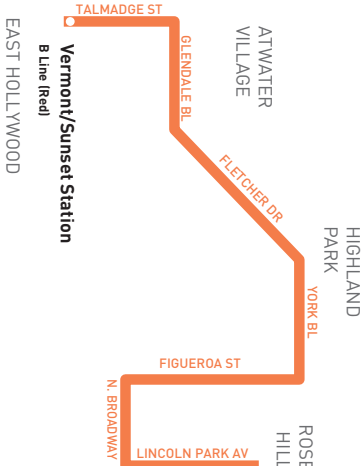

Lose something?

Learn more about Metro's Lost & Found service. Visit metro.net/lostandfound or call 323.937.8920.

Metro