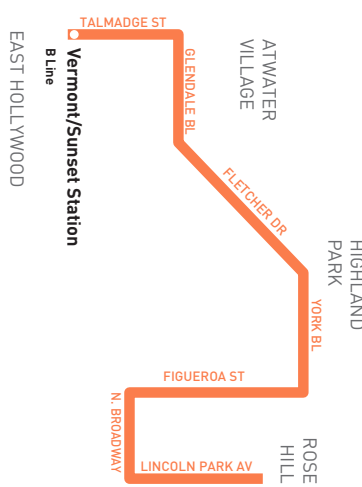

metronet 323.60.METRO
Wheelchair Hotline 800.621.7828
Travel Info 511
California Relay Service 711

Metro Local
Eastbound to Rose Hill
Westbound to East Hollywood
via Fletcher Dr & York Bl

182

Effective Jun 25 2023