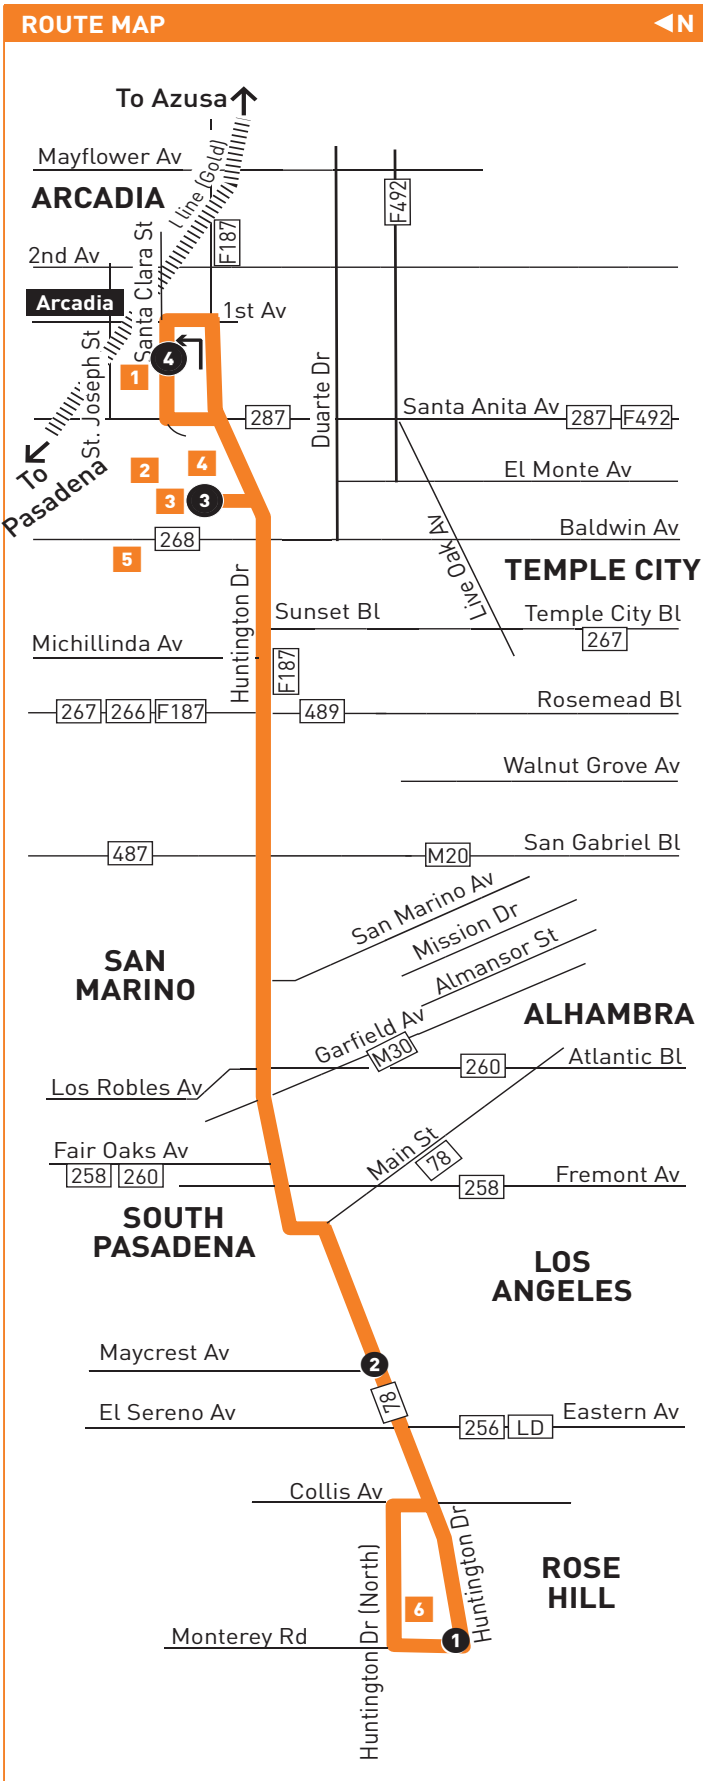

### Special Notes

- B** Terminates at Methodist Hospital of Southern California in Arcadia at time shown.
- C** Time shown is for Huntington & Baldwin. Trip does not go into Westfield Santa Anita.
- D** Originates from Methodist Hospital of Southern California in Arcadia at time shown.
- E** Westbound Line 179 passengers with destinations between Huntington & Maycrest and Grand & 7th, must transfer to following westbound Line 78 at Huntington & Alpha.

### Avisos especiales

- B** Termina en Methodist Hospital of Southern California en Arcadia a la hora que se muestra.
- C** El tiempo que se muestra es para Huntington & Baldwin. El viaje no entra en Westfield Santa Anita.
- D** Se origina en el Hospital Metodista del Sur de California en Arcadia a la hora que se muestra.
- E** Los pasajeros de la línea 179 en dirección oeste con destinos entre Huntington y Maycrest y Grand y 7th, deben hacer transbordo a la línea 78 en dirección oeste en Huntington y Alpha.

**LEGEND**

- Line 179 Route
- Metro Rail
- Local Stop Timepoint
- Local Stop Timepoint - Single Direction Only
- Local Stop
- Local Stop - Single Direction Only
- Metro Rail/Busway Station & Timepoint
- Transit Center
- Map Notes
- Connecting Line
- Amtrak
- Metrolink
- FlyAway
- Foothill Transit
- LADOT DASH
- Montebello Bus Lines