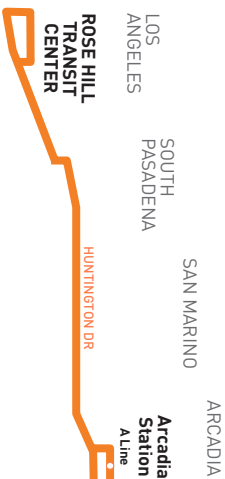

Monday through Friday

Effective Dec 10 2023

179

Eastbound (Approximate Times)

ROSE HILL	LOS ANGELES	ARCADIA	
1	2	3	4
Rose Hill Transit Center	Huntington & Maycrest	The Shops at Santa Anita	Arcadia Station
5:21A	5:29A	B5:50A	5:59A
6:20	6:29	B6:50	6:59
6:48	6:57	B7:19	7:28
7:18	7:27	B7:49	7:58
7:47	7:56	8:21	8:30
8:17	8:26	8:52	9:01
8:47	8:56	9:23	9:32
9:17	9:26	9:53	10:02
9:47	9:56	10:23	10:32
10:17	10:26	10:55	11:04
10:47	10:56	11:25	11:34
11:17	11:26	11:55	12:04P
11:47	11:56	12:25P	12:34
12:17P	12:26P	12:55	1:04
12:47	12:56	1:25	1:34
1:17	1:26	1:55	2:04
1:47	1:56	2:26	2:36
2:17	2:26	2:56	3:06
2:47	2:56	3:26	3:36
3:17	3:26	3:56	4:06
3:47	3:56	4:26	4:37
4:17	4:26	4:56	5:07
4:47	4:56	5:26	5:36
5:17	5:26	5:54	6:04
5:47	5:56	6:23	6:33
6:18	6:26	6:53	7:03
6:48	6:56	7:22	7:31
7:18	7:26	7:52	8:01
7:48	7:56	8:21	8:30
8:18	8:26	8:51	9:00
8:58	9:05	9:29	9:38
9:46	9:53	B10:13	10:24
10:44	10:51	B11:11	11:22
11:44	11:51	B12:11A	12:22A
12:44A	12:51A	B1:11	1:22

Westbound (Approximate Times)