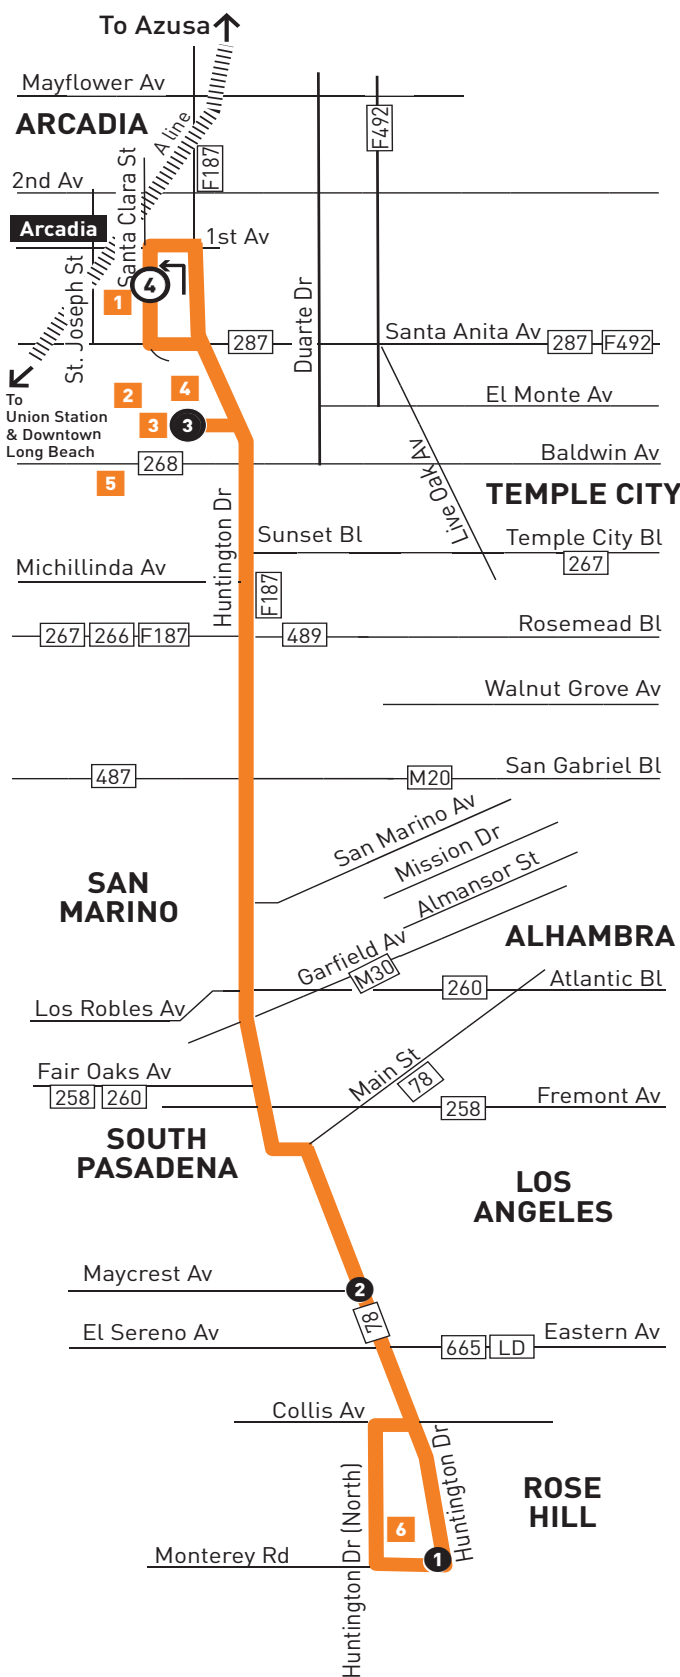

Westbound (Approximate Times)

ARCADIA	LOS ANGELES	ROSE HILL	
4	3	2	1
Arcadia Station	The Shops at Santa Anita	Huntington & Maycrest	Rose Hill Transit Center
4:24A	B 4:33A	4:54A	5:01A
5:24	B 5:33	5:54	6:01
5:54	B 6:03	6:24	6:32
6:24	B 6:33	6:54	7:02
6:54	B 7:03	7:24	7:32
7:22	7:30	7:54	8:02
7:52	8:00	8:24	8:32
8:22	8:30	8:54	9:02
8:52	9:00	9:24	9:32
9:22	9:30	9:54	10:02
9:52	10:00	10:24	10:32
10:22	10:30	10:54	11:02
10:52	11:00	11:24	11:32
11:20	11:28	11:54	12:02P
11:49	11:58	12:24P	12:32
12:19P	12:28P	12:54	1:02
12:49	12:58	1:24	1:32
1:19	1:28	1:54	2:02
1:49	1:58	2:24	2:32
2:19	2:28	2:54	3:02
2:48	2:57	3:23	3:32
3:19	3:28	3:54	4:03
3:49	3:58	4:24	4:32
4:19	4:28	4:54	5:02
4:49	4:58	5:24	5:32
5:19	5:28	5:54	6:02
5:50	5:59	6:24	6:31
6:21	6:29	6:54	7:01
6:54	7:02	7:24	7:31
7:24	7:32	7:54	8:01
8:10	8:18	8:39	8:48
9:00	9:08	9:29	9:38
10:02	B 10:10	10:29	10:38
11:02	B 11:10	11:29	11:38
12:02A	B 12:10A	12:29A	12:38A

ROUTE MAP

LEGEND

- Line 179 Route
- Metro Rail
- Local Stop Timepoint
- Local Stop Timepoint - Single Direction Only
- Local Stop
- Local Stop - Single Direction Only
- Metro Rail/Busway Station & Timepoint
- Transit Center
- Map Notes
- Connecting Line
- Amtrak
- Metrolink
- FlyAway
- Foothill Transit
- LADOT DASH
- Montebello Bus Lines