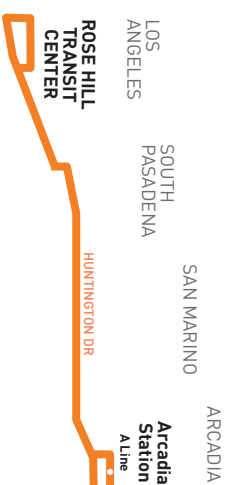

Metro

Subject to change without notice
Sujeto a cambios sin previo aviso