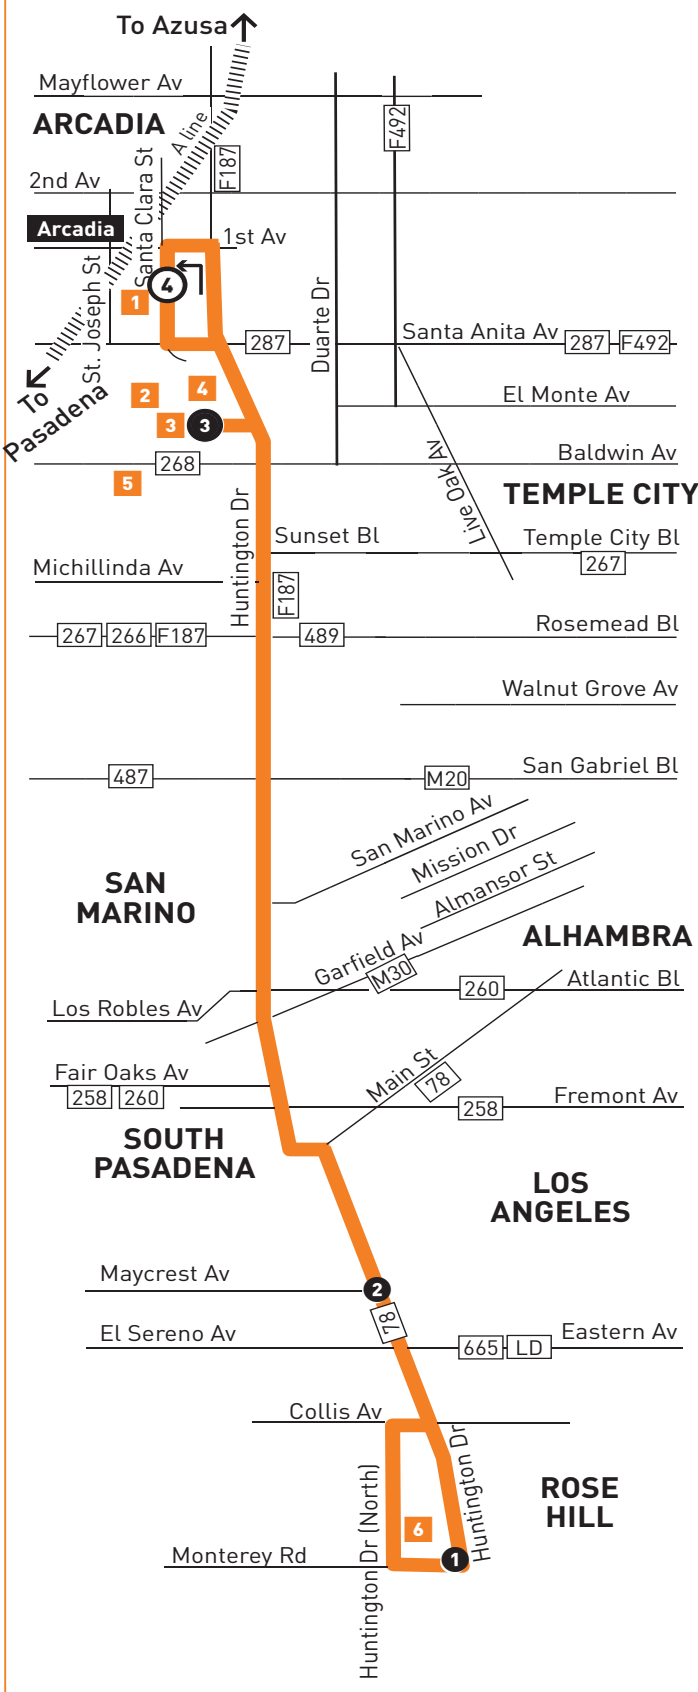

Metro Local

Eastbound to Arcadia
 Westbound to Rose Hill
 via Huntington Dr

Saturday, Sunday and Holidays

Effective Jun 25 2023

179

Eastbound (Approximate Times)

| ROSE HILL | LOS ANGELES | ARCADIA | |
|--------------------------|-----------------------|--------------------------|-----------------|
| 1 | 2 | 3 | 4 |
| Rose Hill Transit Center | Huntington & Maycrest | The Shops at Santa Anita | Arcadia Station |
| 5:57A | 6:04A | 6:22A | 6:30A |
| 6:36 | 6:44 | 7:02 | 7:10 |
| 7:16 | 7:24 | 7:42 | 7:50 |
| 7:55 | 8:04 | 8:22 | 8:31 |
| 8:35 | 8:44 | 9:07 | 9:15 |
| 9:15 | 9:24 | 9:47 | 9:55 |
| 9:55 | 10:04 | 10:27 | 10:36 |
| 10:35 | 10:44 | 11:09 | 11:18 |
| 11:15 | 11:24 | 11:51 | 11:59 |
| 11:55 | 12:04P | 12:31P | 12:40P |
| 12:35P | 12:44 | 1:11 | 1:20 |
| 1:15 | 1:24 | 1:51 | 2:00 |
| 1:55 | 2:04 | 2:31 | 2:40 |
| 2:35 | 2:44 | 3:11 | 3:20 |
| 3:15 | 3:24 | 3:51 | 4:00 |
| 3:55 | 4:04 | 4:31 | 4:40 |
| 4:34 | 4:44 | 5:09 | 5:18 |
| 5:14 | 5:24 | 5:49 | 5:58 |
| 5:55 | 6:04 | 6:27 | 6:36 |
| 6:35 | 6:44 | 7:07 | 7:16 |
| 7:13 | 7:21 | 7:43 | 7:52 |
| 7:54 | 8:02 | 8:24 | 8:33 |
| 8:48 | 8:55 | 9:19 | 9:28 |
| 9:46 | 9:53 | 10:13 | 10:24 |
| 10:44 | 10:51 | 11:11 | 11:22 |
| 11:44 | 11:51 | 12:11A | 12:22A |
| 12:44A | 12:51A | 1:11 | 1:22 |

ROUTE MAP

LEGEND

- Line 179 Route
- Metro Rail
- Local Stop Timepoint
- Local Stop Timepoint - Single Direction Only
- Local Stop
- Local Stop - Single Direction Only
- Metro Rail/Busway Station & Timepoint
- Transit Center
- Map Notes
- Connecting Line
- Amtrak
- Metrolink
- FlyAway
- Foothill Transit
- LADOT DASH
- Montebello Bus Lines

MAP NOTES

- 1 Arcadia Station**
Metro 179, 287; F187, F270; Arcadia Transit Shuttle
- 2 Santa Anita Park Racetrack**
- 3 The Shops at Santa Anita**
Metro 179; F187
- 4 Methodist Hospital**
- 5 LA County Arboretum**
- 6 Rose Hills Transit Center**
Metro 179, 182, 665; LD City Ride