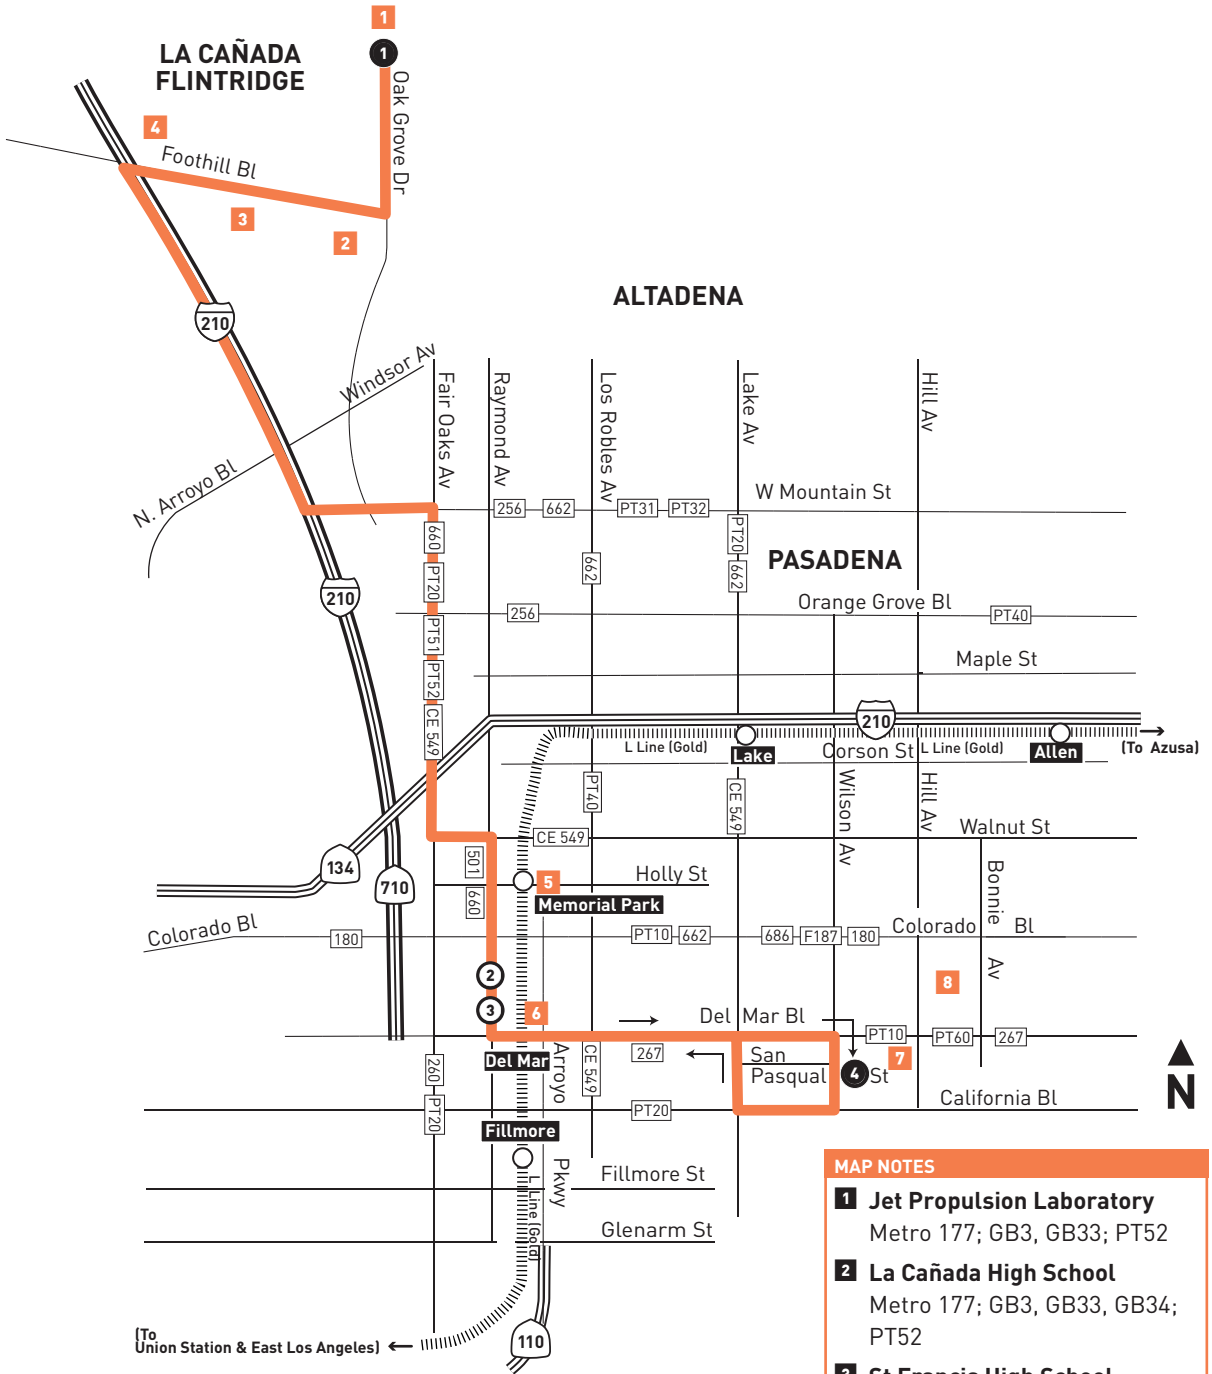

## Northbound to La Cañada Flintridge (Approximate Times)

PASADENA		LA CAÑADA FLINTRIDGE
4	2	1
Wilson & San Pasqual	Del Mar Station	Jet Propulsion Laboratory
5:20A	5:31A	5:49A
5:50	6:01	6:19
6:21	6:32	6:50
6:51	7:02	7:20
7:22	7:33	7:51
7:52	8:03	8:21
8:25	8:36	8:54
8:55	9:06	9:24
SERVICE DOES NOT OPERATE MIDDAY		
3:20P	3:31P	3:49P
3:51	4:02	4:20
4:21	4:32	4:50
4:52	5:03	5:21
5:22	5:33	5:51
5:53	6:04	6:22
6:23	6:34	6:52
6:56	7:07	7:25

## Southbound to Pasadena (Approximate Times)

LA CAÑADA FLINTRIDGE	PASADENA	
1	3	4
Jet Propulsion Laboratory	Del Mar Station	Wilson & San Pasqual
5:50A	6:08A	6:15A
6:20	6:38	6:45
6:51	7:09	7:16
7:21	7:39	7:46
7:52	8:10	8:17
8:22	8:40	8:47
8:55	9:13	9:20
SERVICE DOES NOT OPERATE MIDDAY		
3:20P	3:38P	3:45P
3:50	4:08	4:15
4:21	4:39	4:46
4:51	5:09	5:16
5:22	5:40	5:47
5:52	6:10	6:17
6:23	6:41	6:48
6:53	7:11	7:18
7:26	7:44	7:51

**STL**  
Travel Info  
511  
California Relay Service  
711

**Metro Local**  
Northbound to JPL  
Southbound to Del Mar Station, Caltech  
via I-210 & Del Mar Bl

# 177

Effective Dec 11 2022

(To Union Station & East Los Angeles) ←

**LEGEND**

- Line 177 Route
- Timepoint
- Metro Rail
- Metro Rail Station
- # Metro Rail Station & Timepoint
- Map Notes
- CE LADOT Commuter Express
- F Foothill Transit
- GB Glendale Beeline
- PT Pasadena Transit