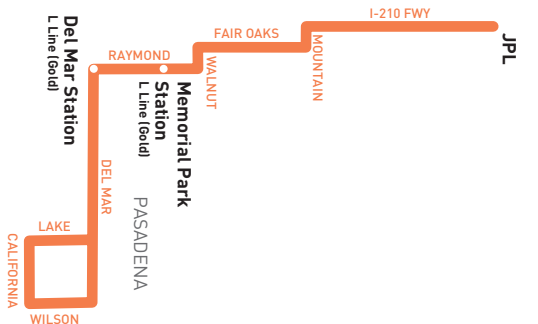

Monday through Friday

Effective Dec 11 2022

177

Northbound to La Cañada Flintridge (Approximate Times)

PASADENA		LA CAÑADA FLINTRIDGE
4	2	1
Wilson & San Pasqual	Del Mar Station	Jet Propulsion Laboratory
5:20A	5:31A	5:49A
5:50	6:01	6:19
6:21	6:32	6:50
6:51	7:02	7:20
7:22	7:33	7:51
7:52	8:03	8:21
8:25	8:36	8:54
8:55	9:06	9:24
SERVICE DOES NOT OPERATE MIDDAY		
3:20P	3:31P	3:49P
3:51	4:02	4:20
4:21	4:32	4:50
4:52	5:03	5:21
5:22	5:33	5:51
5:53	6:04	6:22
6:23	6:34	6:52
6:56	7:07	7:25

Southbound to Pasadena (Approximate Times)

LA CAÑADA FLINTRIDGE	PASADENA	
1	3	4
Jet Propulsion Laboratory	Del Mar Station	Wilson & San Pasqual
5:50A	6:08A	6:15A
6:20	6:38	6:45
6:51	7:09	7:16
7:21	7:39	7:46
7:52	8:10	8:17
8:22	8:40	8:47
8:55	9:13	9:20
SERVICE DOES NOT OPERATE MIDDAY		
3:20P	3:38P	3:45P
3:50	4:08	4:15
4:21	4:39	4:46
4:51	5:09	5:16
5:22	5:40	5:47
5:52	6:10	6:17
6:23	6:41	6:48
6:53	7:11	7:18
7:26	7:44	7:51

Saturday, Sunday and Holiday Schedules

No service on Saturday, Sunday, New Year's Day, Memorial Day, Independence Day, Labor Day, Thanksgiving Day and Christmas Day.

Horarios de sábado, domingo y días feriados

No hay servicio en sábado, domingo, New Year's Day, Memorial Day, Independence Day, Labor Day, Thanksgiving Day y Christmas Day.

Special Notes

Service operates during weekdays AM & PM rush hours only.

Avisos especiales

El servicio opera de lunes a viernes durante las horas pico de la mañana y la tarde.

Need to know on the go?

Download *Transit* app for trip plans, service alerts, maps and more.

Metro

metro.net
323.GO.METRO
Wheelchair Hotline
800.621.7828

STL
Travel Info
511
California Relay Service
711

Metro Local
Northbound to JPL
Southbound to Del Mar Station, Caltech
via I-210 & Del Mar Bl

177

Effective Dec 11 2022