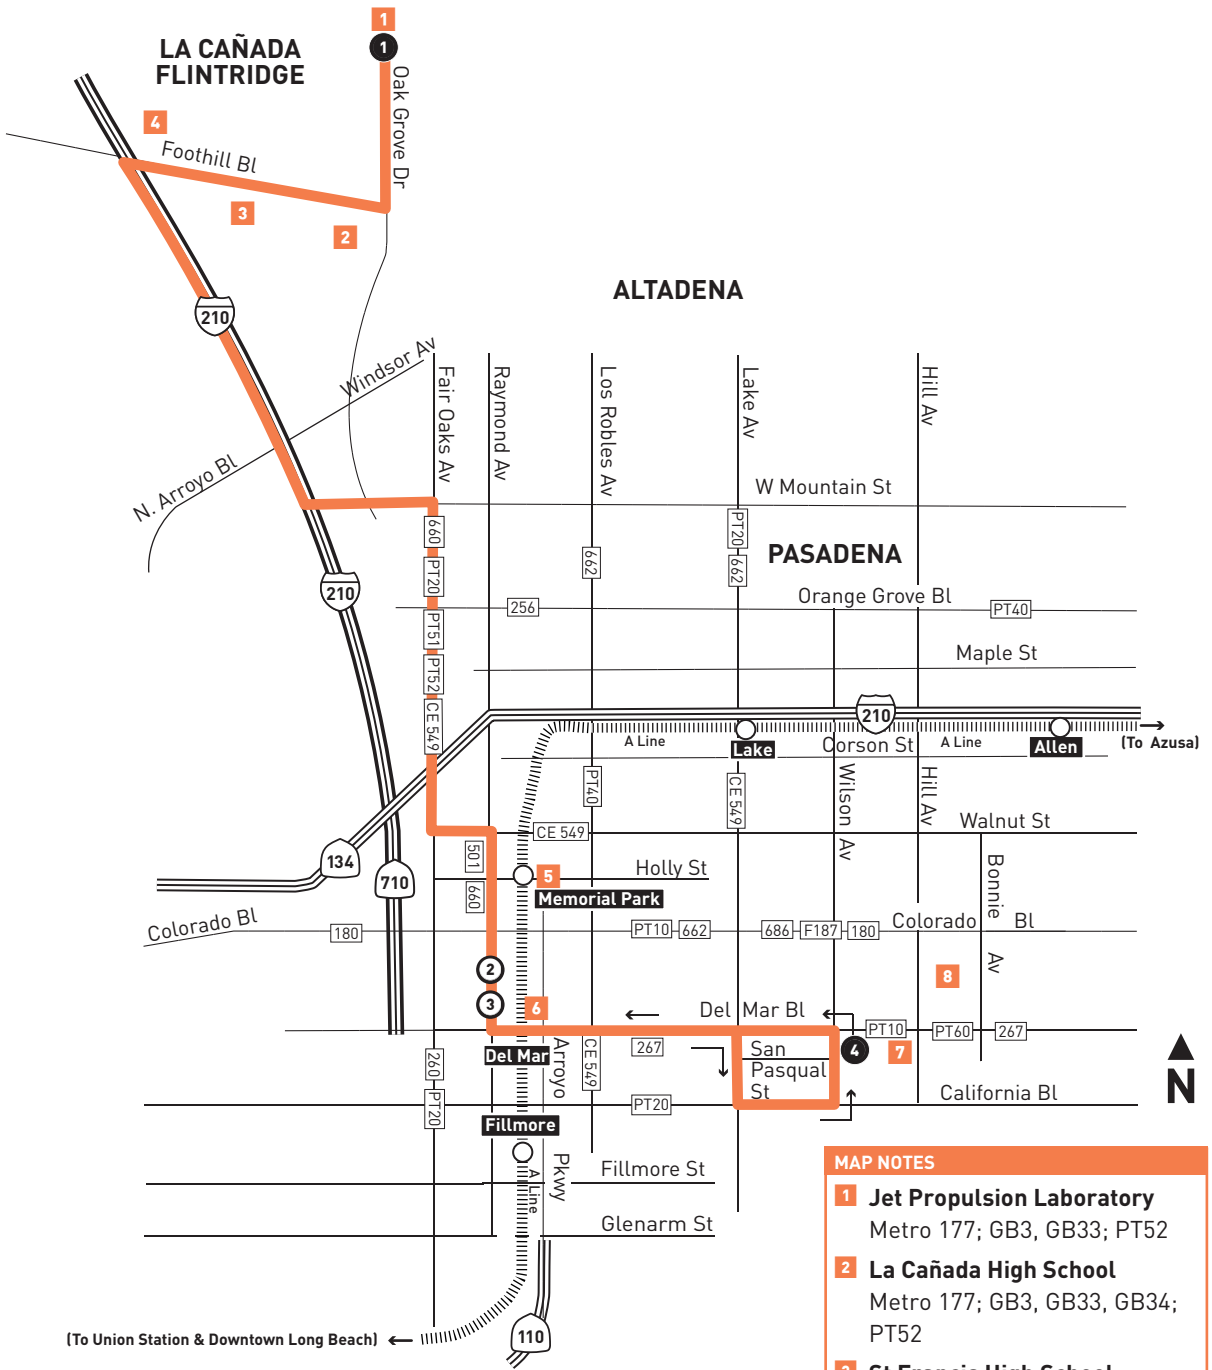

Northbound to La Cañada Flintridge (Approximate Times)

PASADENA		LA CAÑADA FLINTRIDGE
4	2	1
Wilson & Del Mar	Del Mar Station	Jet Propulsion Laboratory
5:20A	5:27A	5:44A
5:50	5:57	6:14
6:21	6:28	6:45
6:51	6:58	7:17
7:22	7:29	7:48
7:53	8:00	8:17
8:26	8:33	8:50
8:56	9:03	9:20
SERVICE DOES NOT OPERATE MIDDAY		
3:18P	3:25P	3:42P
3:50	3:57	4:14
4:20	4:27	4:44
4:52	4:59	5:16
5:22	5:29	5:46
5:54	6:01	6:18
6:24	6:31	6:48
6:57	7:04	7:21

Southbound to Pasadena (Approximate Times)

LA CAÑADA FLINTRIDGE	PASADENA	
1	3	4
Jet Propulsion Laboratory	Del Mar Station	Wilson & Del Mar
5:47A	6:06A	6:15A
6:17	6:36	6:45
6:48	7:07	7:16
7:19	7:38	7:47
7:50	8:09	8:18
8:20	8:39	8:48
8:52	9:11	9:20
SERVICE DOES NOT OPERATE MIDDAY		
3:15P	3:34P	3:44P
3:45	4:04	4:14
4:17	4:36	4:46
4:47	5:06	5:16
5:19	5:38	5:48
5:49	6:08	6:18
6:20	6:39	6:49
6:50	7:09	7:18
7:23	7:42	7:51

Metro

metro.net
323.60.METRO
Wheelchair Hotline
800.621.7828

STL
Travel Info
511
California Relay Service
711

Metro Local
Northbound to JPL
Southbound to Del Mar Station, Caltech
via I-210 & Del Mar Bl

177

(To Union Station & Downtown Long Beach) ←

LEGEND

- Line 177 Route
- Timepoint
- Metro Rail
- Metro Rail Station
- Metro Rail Station & Timepoint
- Map Notes
- CE LADOT Commuter Express
- F Foothill Transit
- GB Glendale Beeline
- PT Pasadena Transit