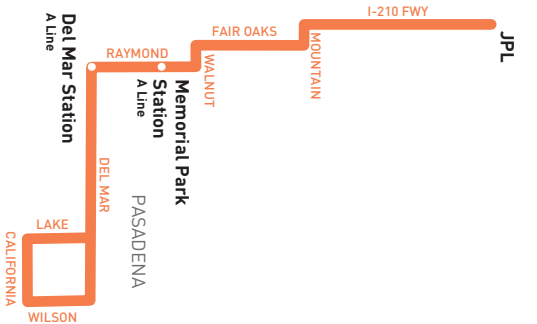

Metro

metro.net
323.60.METRO
Wheelchair Hotline
800.621.7828

STL
Travel Info
511
California Relay Service
711

Metro Local
Northbound to JPL
Southbound to Del Mar Station, Caltech
via I-210 & Del Mar Bl

177

(To Union Station & Downtown Long Beach) ←

LEGEND

- Line 177 Route
- Timepoint
- Metro Rail
- Metro Rail Station
- Metro Rail Station & Timepoint
- Map Notes
- CE LADOT Commuter Express
- F Foothill Transit
- GB Glendale Beeline
- PT Pasadena Transit