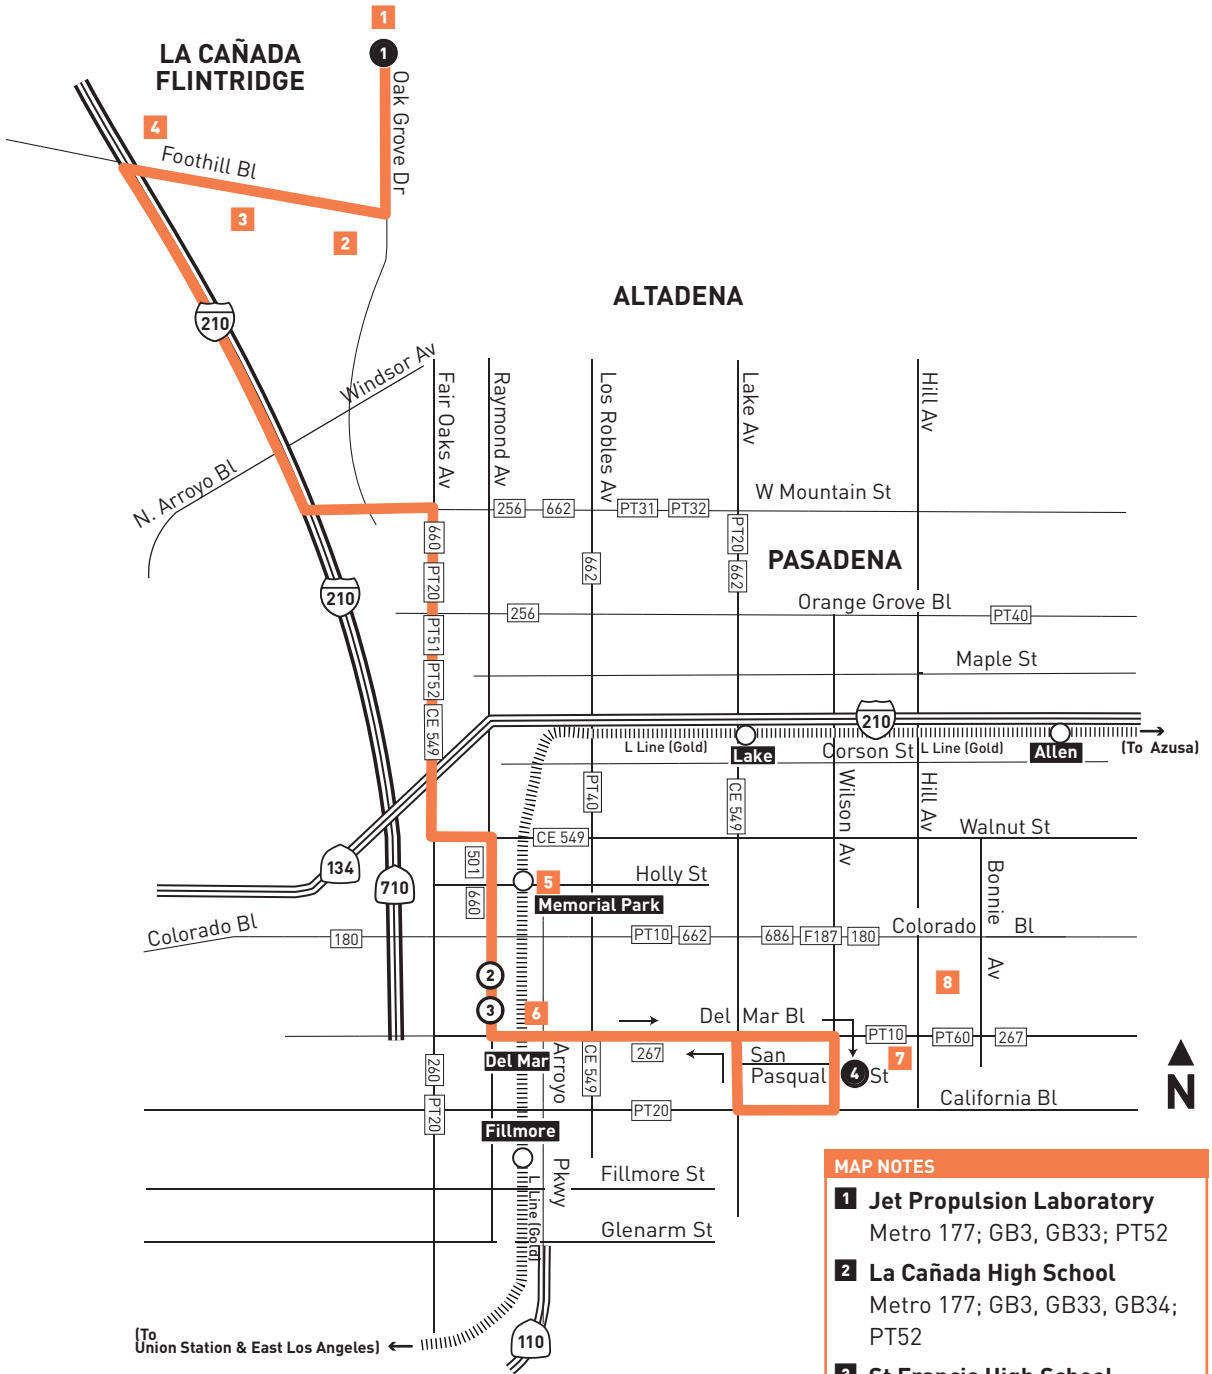

Monday through Friday

Effective Jun 26 2022

177

Northbound to La Cañada Flintridge (Approximate Times)

PASADENA		LA CAÑADA FLINTRIDGE
4	2	1
Wilson & San Pasqual	Del Mar Station	Jet Propulsion Laboratory
5:20A	5:31A	5:49A
6:21	6:32	6:50
7:22	7:33	7:51
8:25	8:36	8:54
SERVICE DOES NOT OPERATE MIDDAY		
3:51P	4:02P	4:20P
4:52	5:03	5:21
5:53	6:04	6:22
6:56	7:07	7:25

El servicio opera de lunes a viernes durante las horas pico de la mañana y la tarde.

Need to know on the go?

Download *Transit* app for trip plans, service alerts, maps and more.

Metro

LA CAÑADA FLINTRIDGE

metro.net
323.GO.METRO
Wheelchair Hotline
800.621.7828

STL
Travel Info
511
California Relay Service
711

Metro Local

Northbound to JPL
Southbound to Del Mar Station, Caltech
via I-210 & Del Mar Bl

177

Effective Jun 26 2022

Subject to change without notice
Sujeto a cambios sin previo aviso

LEGEND

- Line 177 Route
- Timepoint
- Metro Rail
- Metro Rail Station
- Metro Rail Station & Timepoint
- Map Notes
- CE LADOT Commuter Express
- F Foothill Transit
- GB Glendale Beeline
- PT Pasadena Transit