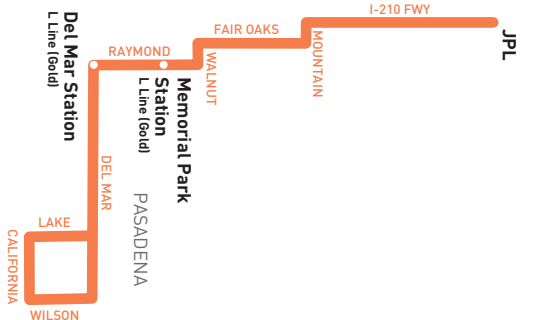

Monday through Friday

Effective Jun 26 2022

177

Northbound to La Cañada Flintridge (Approximate Times)

PASADENA		LA CAÑADA FLINTRIDGE
4	2	1
Wilson & San Pasqual	Del Mar Station	Jet Propulsion Laboratory
5:20A	5:31A	5:49A
6:21	6:32	6:50
7:22	7:33	7:51
8:25	8:36	8:54
SERVICE DOES NOT OPERATE MIDDAY		
3:51P	4:02P	4:20P
4:52	5:03	5:21
5:53	6:04	6:22
6:56	7:07	7:25

Southbound to Pasadena (Approximate Times)

LA CAÑADA FLINTRIDGE	PASADENA	
1	3	4
Jet Propulsion Laboratory	Del Mar Station	Wilson & San Pasqual
5:50A	6:08A	6:15A
6:51	7:09	7:16
7:52	8:10	8:17
8:55	9:13	9:20
SERVICE DOES NOT OPERATE MIDDAY		
3:20P	3:38P	3:45P
4:21	4:39	4:46
5:22	5:40	5:47
6:23	6:41	6:48
7:26	7:44	7:51

Saturday, Sunday and Holiday Schedules

No service on Saturday, Sunday, New Year's Day, Memorial Day, Independence Day, Labor Day, Thanksgiving Day and Christmas Day.

Horarios de sábado, domingo y días feriados

No hay servicio en sábado, domingo, New Year's Day, Memorial Day, Independence Day, Labor Day, Thanksgiving Day y Christmas Day.

Special Notes

Service operates during weekdays AM & PM rush hours only.

Avisos especiales

El servicio opera de lunes a viernes durante las horas pico de la mañana y la tarde.

Need to know on the go?

Download *Transit* app for trip plans, service alerts, maps and more.

Metro

LA CAÑADA FLINTRIDGE

metro.net
323.GO.METRO
Wheelchair Hotline
800.621.7828

STL
Travel Info
511
California Relay Service
711

Metro Local

Northbound to JPL
Southbound to Del Mar Station, Caltech
via I-210 & Del Mar Bl

177

Effective Jun 26 2022