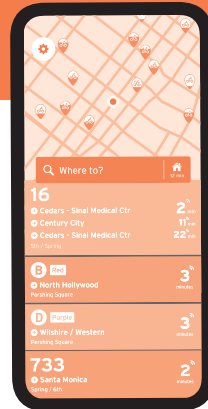

Monday through Friday

Effective Jun 26 2022

177

Northbound to La Cañada Flintridge (Approximate Times)

PASADENA		LA CAÑADA FLINTRIDGE
4	2	1
Wilson & San Pasqual	Del Mar Station	Jet Propulsion Laboratory
5:20A	5:31A	5:49A
6:21	6:32	6:50
7:22	7:33	7:51
8:25	8:36	8:54
SERVICE DOES NOT OPERATE MIDDAY		
3:51P	4:02P	4:20P
4:52	5:03	5:21
5:53	6:04	6:22
6:56	7:07	7:25

Southbound to Pasadena (Approximate Times)

LA CAÑADA FLINTRIDGE	PASADENA	
1	3	4
Jet Propulsion Laboratory	Del Mar Station	Wilson & San Pasqual
5:50A	6:08A	6:15A
6:51	7:09	7:16
7:52	8:10	8:17
8:55	9:13	9:20
SERVICE DOES NOT OPERATE MIDDAY		
3:20P	3:38P	3:45P
4:21	4:39	4:46
5:22	5:40	5:47
6:23	6:41	6:48
7:26	7:44	7:51

Saturday, Sunday and Holiday Schedules

No service on Saturday, Sunday, New Year's Day, Memorial Day, Independence Day, Labor Day, Thanksgiving Day and Christmas Day.

Horarios de sábado, domingo y días feriados

No hay servicio en sábado, domingo, New Year's Day, Memorial Day, Independence Day, Labor Day, Thanksgiving Day y Christmas Day.

Special Notes

Service operates during weekdays AM & PM rush hours only.

Avisos especiales

El servicio opera de lunes a viernes durante las horas pico de la mañana y la tarde.

Need to know on the go?

Download *Transit* app for trip plans, service alerts, maps and more.