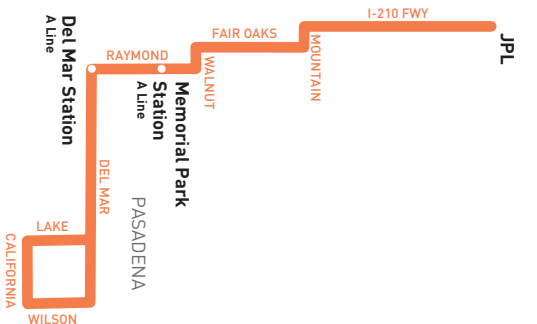

Northbound to La Cañada Flintridge (Approximate Times)

Southbound to Pasadena (Approximate Times)

PASADENA			LA CAÑADA FLINTRIDGE	LA CAÑADA FLINTRIDGE	PASADENA		
4			1	1	3		
2			1	1	4		
Wilson & Del Mar	Del Mar Station		Jet Propulsion Laboratory	Jet Propulsion Laboratory	Del Mar Station	Wilson & Del Mar	
5:20A	5:27A		5:44A	5:47A	6:05A	6:14A	
5:50	5:57		6:14	6:17	6:35	6:44	
6:21	6:28		6:45	6:48	7:07	7:16	
6:51	6:58		7:17	7:19	7:38	7:47	
7:22	7:29		7:48	7:50	8:09	8:18	
7:53	8:00		8:17	8:20	8:39	8:48	
8:26	8:33		8:50	8:52	9:11	9:20	
8:56	9:03		9:20	SERVICE DOES NOT OPERATE MIDDAY			
SERVICE DOES NOT OPERATE MIDDAY				3:15P	3:34P	3:44P	
3:18P	3:25P		3:42P	3:45	4:04	4:14	
3:50	3:57		4:14	4:17	4:36	4:46	
4:20	4:27		4:44	4:47	5:06	5:16	
4:52	4:59		5:16	5:19	5:38	5:48	
5:22	5:29		5:46	5:49	6:08	6:18	
5:54	6:01		6:18	6:20	6:39	6:49	
6:24	6:31		6:48	6:50	7:09	7:18	
6:57	7:04		7:21	7:23	7:42	7:51	

Saturday, Sunday and Holiday Schedules

Horarios de sábado, domingo y días feriados

No service on Saturday, Sunday, New Year's Day, Memorial Day, Independence Day, Labor Day, Thanksgiving Day and Christmas Day.

No hay servicio en sábado, domingo, New Year's Day, Memorial Day, Independence Day, Labor Day, Thanksgiving Day y Christmas Day.

Special Notes

Avisos especiales

Service operates during weekdays AM & PM rush hours only.

El servicio opera de lunes a viernes durante las horas pico de la mañana y la tarde.

Lose something?

Learn more about Metro's Lost & Found service. Visit metro.net/lostandfound or call 323.937.8920.

Metro

metro.net
323.60.METRO
Wheelchair Hotline
800.621.7828

STL Travel Info
511
California Relay Service
711

Effective Jun 25 2023

Metro Local

Northbound to JPL
Southbound to Del Mar Station, Caltech
via I-210 & Del Mar Bl

177