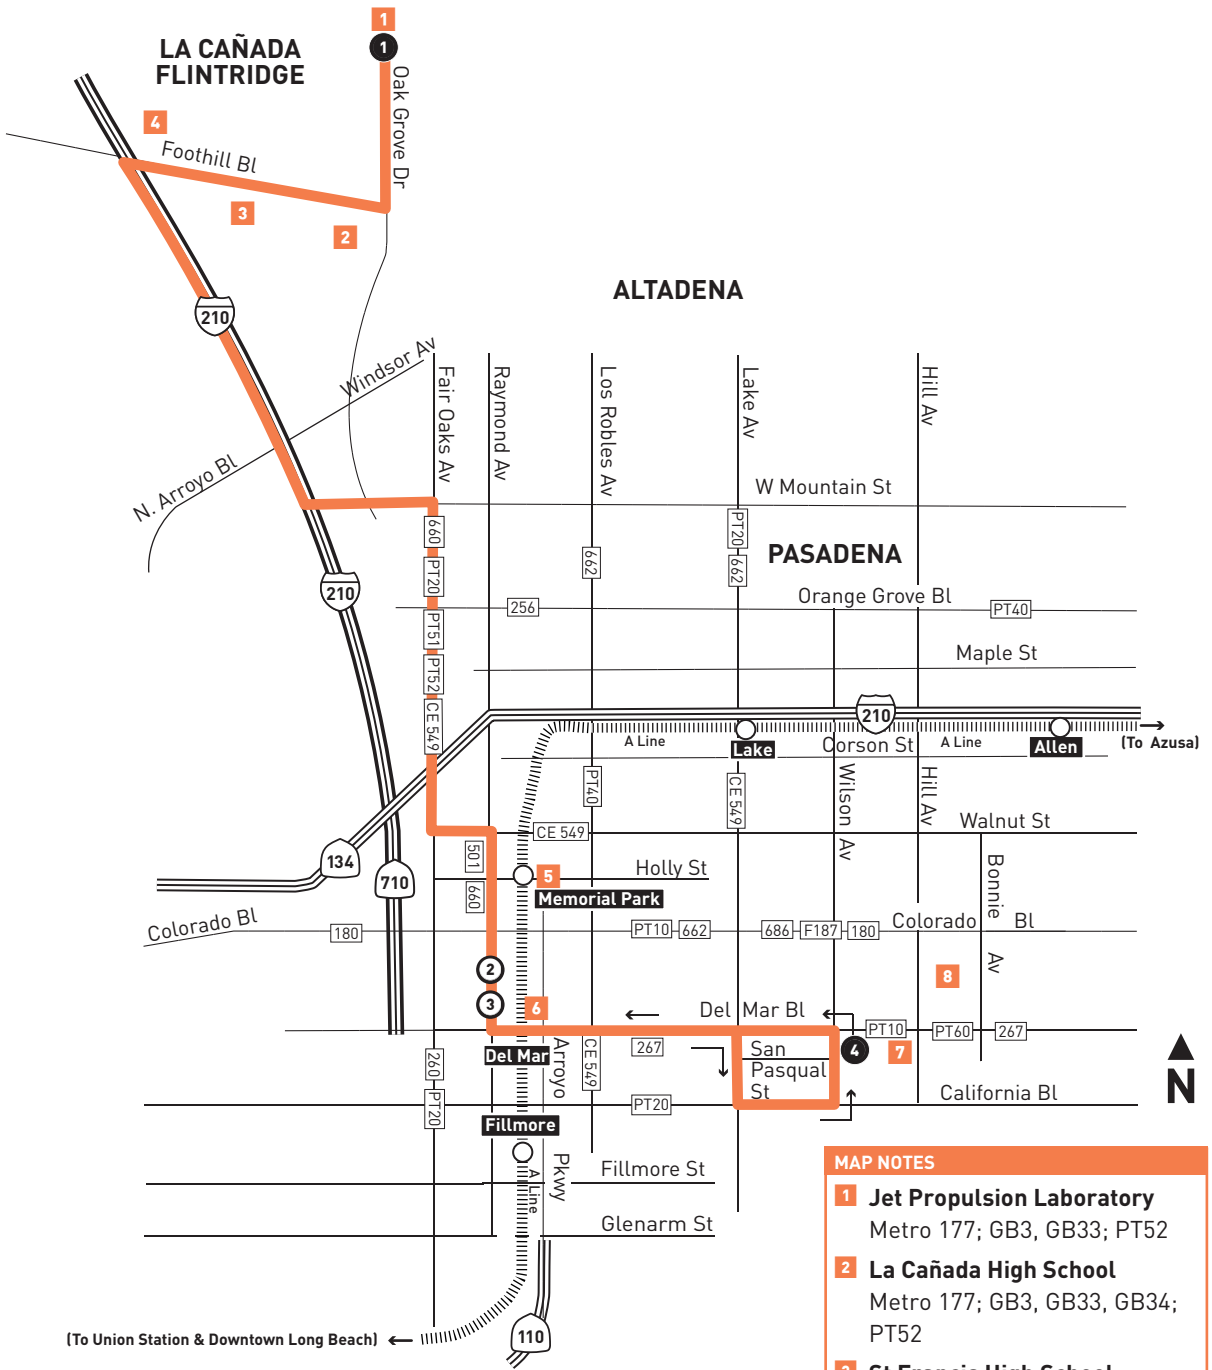

Northbound to La Cañada Flintridge (Approximate Times)

Southbound to Pasadena (Approximate Times)

PASADENA			LA CAÑADA FLINTRIDGE	LA CAÑADA FLINTRIDGE	PASADENA		
4			1	1	3		
2			1	1	4		
Wilson & Del Mar	Del Mar Station		Jet Propulsion Laboratory	Jet Propulsion Laboratory	Del Mar Station	Wilson & Del Mar	
5:20A	5:27A		5:44A	5:47A	6:05A	6:14A	
5:50	5:57		6:14	6:17	6:35	6:44	
6:21	6:28		6:45	6:48	7:07	7:16	
6:51	6:58		7:17	7:19	7:38	7:47	
7:22	7:29		7:48	7:50	8:09	8:18	
7:53	8:00		8:17	8:20	8:39	8:48	
8:26	8:33		8:50	8:52	9:11	9:20	
8:56	9:03		9:20	SERVICE DOES NOT OPERATE MIDDAY			
SERVICE DOES NOT OPERATE MIDDAY				3:15P	3:34P	3:44P	
3:18P	3:25P		3:42P	3:45	4:04	4:14	
3:50	3:57		4:14	4:17	4:36	4:46	
4:20	4:27		4:44	4:47	5:06	5:16	
4:52	4:59		5:16	5:19	5:38	5:48	
5:22	5:29		5:46	5:49	6:08	6:18	
5:54	6:01		6:18	6:20	6:39	6:49	
6:24	6:31		6:48	6:50	7:09	7:18	
6:57	7:04		7:21	7:23	7:42	7:51	

metro.net
323.60.METRO
Wheelchair Hotline
800.621.7828

STL Travel Info
511
California Relay Service
711

Effective Jun 25 2023

Metro Local

Northbound to JPL
Southbound to Del Mar Station, Caltech
via I-210 & Del Mar Bl

177

Subject to change without notice
Sujeto a cambios sin previo aviso

(To Union Station & Downtown Long Beach) ←

LEGEND

- Line 177 Route
- Timepoint
- Metro Rail
- Metro Rail Station
- Metro Rail Station & Timepoint
- Map Notes
- CE LADOT Commuter Express
- F Foothill Transit
- GB Glendale Beeline
- PT Pasadena Transit