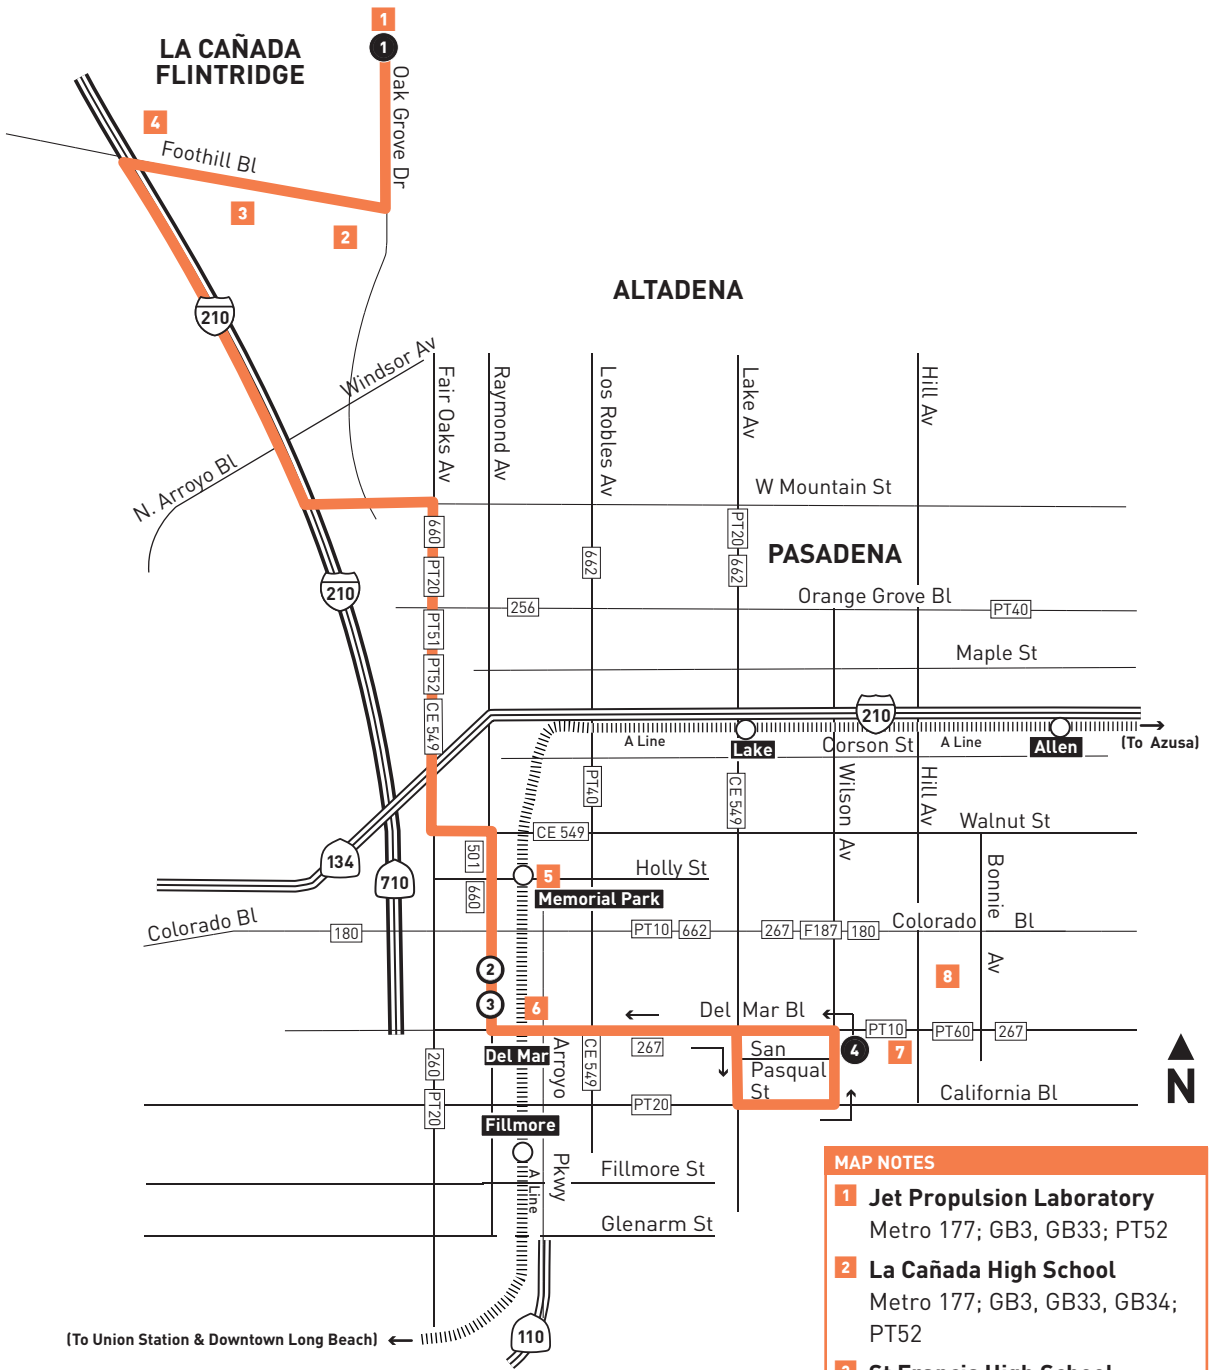

Northbound to La Cañada Flintridge (Approximate Times)

PASADENA		LA CAÑADA FLINTRIDGE
4	2	1
Wilson & Del Mar	Del Mar Station	Jet Propulsion Laboratory
5:50A	5:57A	6:14A
6:21	6:28	6:45
6:51	6:58	7:17
7:22	7:29	7:48
7:53	8:00	8:17
8:26	8:33	8:50
8:56	9:03	9:20
SERVICE DOES NOT OPERATE MIDDAY		
3:18P	3:25P	3:42P
3:50	3:57	4:14
4:20	4:27	4:44
4:52	4:59	5:16
5:22	5:29	5:46
5:54	6:01	6:18
6:24	6:31	6:48

Southbound to Pasadena (Approximate Times)

LA CAÑADA FLINTRIDGE	PASADENA	
1	3	4
Jet Propulsion Laboratory	Del Mar Station	Wilson & Del Mar
6:17A	6:36A	6:45A
6:48	7:07	7:16
7:19	7:38	7:47
7:50	8:09	8:18
8:20	8:39	8:48
8:52	9:11	9:20
SERVICE DOES NOT OPERATE MIDDAY		
3:15P	3:34P	3:44P
3:45	4:04	4:14
4:17	4:36	4:46
4:47	5:06	5:16
5:19	5:38	5:48
5:49	6:08	6:18
6:20	6:39	6:49
6:50	7:09	7:18

Metro

metro.net
323.60.METRO
Wheelchair Hotline
800.621.7828

STL
511
California Relay Service
711

Metro Local
Northbound to JPL
Southbound to Del Mar Station, Caltech
via I-210 & Del Mar Bl

177

- MAP NOTES**
- 1 Jet Propulsion Laboratory**
Metro 177; GB3, GB33; PT52
 - 2 La Cañada High School**
Metro 177; GB3, GB33, GB34; PT52
 - 3 St Francis High School**
Metro 177; GB3, GB33, GB34
 - 4 Flintridge Preparatory School**
Metro 177; GB3, GB33, GB34
 - 5 Memorial Park Station**
Metro Rail A Line, Metro 177, 256, 260, 501, 660; CE549; PT20, PT40, PT51/52; F187
 - 6 Del Mar Station**
Metro Rail A Line, Metro 177, 260, 267, 501, 660; PT20, PT51/52
 - 7 California Institute of Technology**
Metro 177, 267; PT10, PT20
 - 8 Pasadena City College**
Metro 180; F187

LEGEND

- Line 177 Route
- Timepoint
- Metro Rail
- Metro Rail Station
- Metro Rail Station & Timepoint
- Map Notes
- CE LADOT Commuter Express
- F Foothill Transit
- GB Glendale Beeline
- PT Pasadena Transit