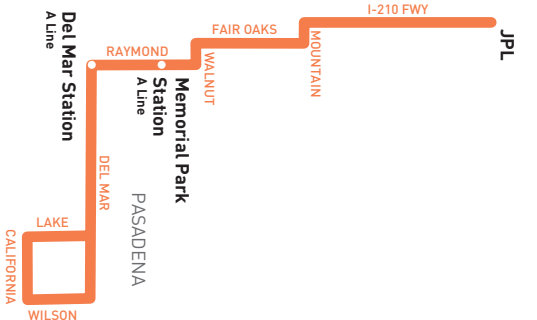

Southbound to Pasadena (Approximate Times)

LA CAÑADA FLINTRIDGE	PASADENA	
1	3	4
Jet Propulsion Laboratory	Del Mar Station	Wilson & Del Mar
6:17A	6:36A	6:45A
6:48	7:07	7:16
7:19	7:38	7:47
7:50	8:09	8:18
8:20	8:39	8:48
8:52	9:11	9:20
SERVICE DOES NOT OPERATE MIDDAY		
3:15P	3:34P	3:44P
3:45	4:04	4:14
4:17	4:36	4:46
4:47	5:06	5:16
5:19	5:38	5:48
5:49	6:08	6:18
6:20	6:39	6:49
6:50	7:09	7:18

Metro

metro.net
323.60.METRO
Wheelchair Hotline
800.621.7828

STL
511
California Relay Service
711

Metro Local
Northbound to JPL
Southbound to Del Mar Station, Caltech
via I-210 & Del Mar Bl

177

- MAP NOTES**
- 1 Jet Propulsion Laboratory**
Metro 177; GB3, GB33; PT52
 - 2 La Cañada High School**
Metro 177; GB3, GB33, GB34; PT52
 - 3 St Francis High School**
Metro 177; GB3, GB33, GB34
 - 4 Flintridge Preparatory School**
Metro 177; GB3, GB33, GB34
 - 5 Memorial Park Station**
Metro Rail A Line, Metro 177, 256, 260, 501, 660; CE549; PT20, PT40, PT51/52; F187
 - 6 Del Mar Station**
Metro Rail A Line, Metro 177, 260, 267, 501, 660; PT20, PT51/52
 - 7 California Institute of Technology**
Metro 177, 267; PT10, PT20
 - 8 Pasadena City College**
Metro 180; F187

LEGEND

- Line 177 Route
- Timepoint
- Metro Rail
- Metro Rail Station
- Metro Rail Station & Timepoint
- Map Notes
- CE LADOT Commuter Express
- F Foothill Transit
- GB Glendale Beeline
- PT Pasadena Transit