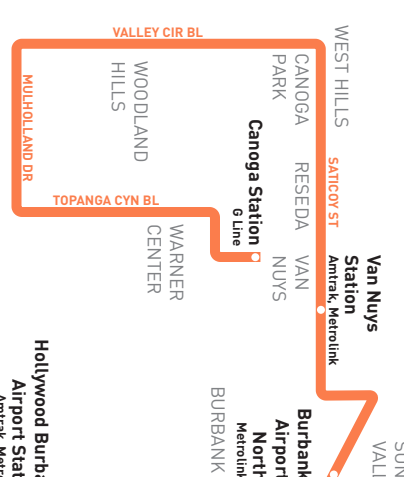

Sunday & Holidays

169

Westbound Al Oeste (Approximate Times / Tiempos Aproximados)

BURBANK	SUN VALLEY	NORTH HOLLYWOOD	VAN NUYS	RESEDA	CANOGA PARK	WEST HILLS	WOODLAND HILLS	CANOGA PARK
9	8	7	6	5	4	3	2	1
Hollywood Burbank Airport (RITC)	Vineland & Strathern	Saticoy & Laurel Canyon	Van Nuys & Roscoe	Saticoy & Reseda	Saticoy & Topanga Canyon	West Hills Medical Center	Valley Circle & Burbank	Canoga Station
7:10A	7:23A	7:30A	7:57A	8:19A	8:35A	8:41A	8:57A	9:21A
8:09	8:22	8:29	8:57	9:19	9:35	9:41	9:56	10:20
9:09	9:22	9:29	9:57	10:19	10:35	10:41	10:56	11:20
10:09	10:22	10:29	10:57	11:19	11:35	11:41	11:56	12:20P
11:09	11:22	11:29	11:57	12:19P	12:35P	12:42P	12:57P	1:23
12:09P	12:22P	12:29P	12:57P	1:19	1:35	1:42	1:57	2:24
1:09	1:22	1:29	1:57	2:19	2:35	2:42	2:57	3:27
2:09	2:22	2:29	2:57	3:19	3:35	3:43	3:59	4:27
3:09	3:22	3:29	3:57	4:19	4:35	4:43	4:58	5:25
4:11	4:24	4:31	4:58	5:20	5:36	5:44	5:59	6:25
5:13	5:26	5:33	6:00	6:22	6:38	6:45	7:00	7:25
6:15	6:27	6:34	7:00	7:21	7:37	7:43	—	—
7:18	7:30	7:37	8:00	8:20	8:35	8:41	—	—

Connect to Metro Security 24/7.

Call: 888.950.7233
Text: 213.788.2777
App: LA Metro Transit Watch
Call 911 for emergencies.

metronet
323.60.METRO
Wheelchair Helpline
800.621.7828

Travel Info
511
California Relay Service
711

Effective Dec 15 2024

Metro Local

169

Eastbound to Burbank
Westbound to Canoga Station
Via Saticoy St and Valley Circle Bl