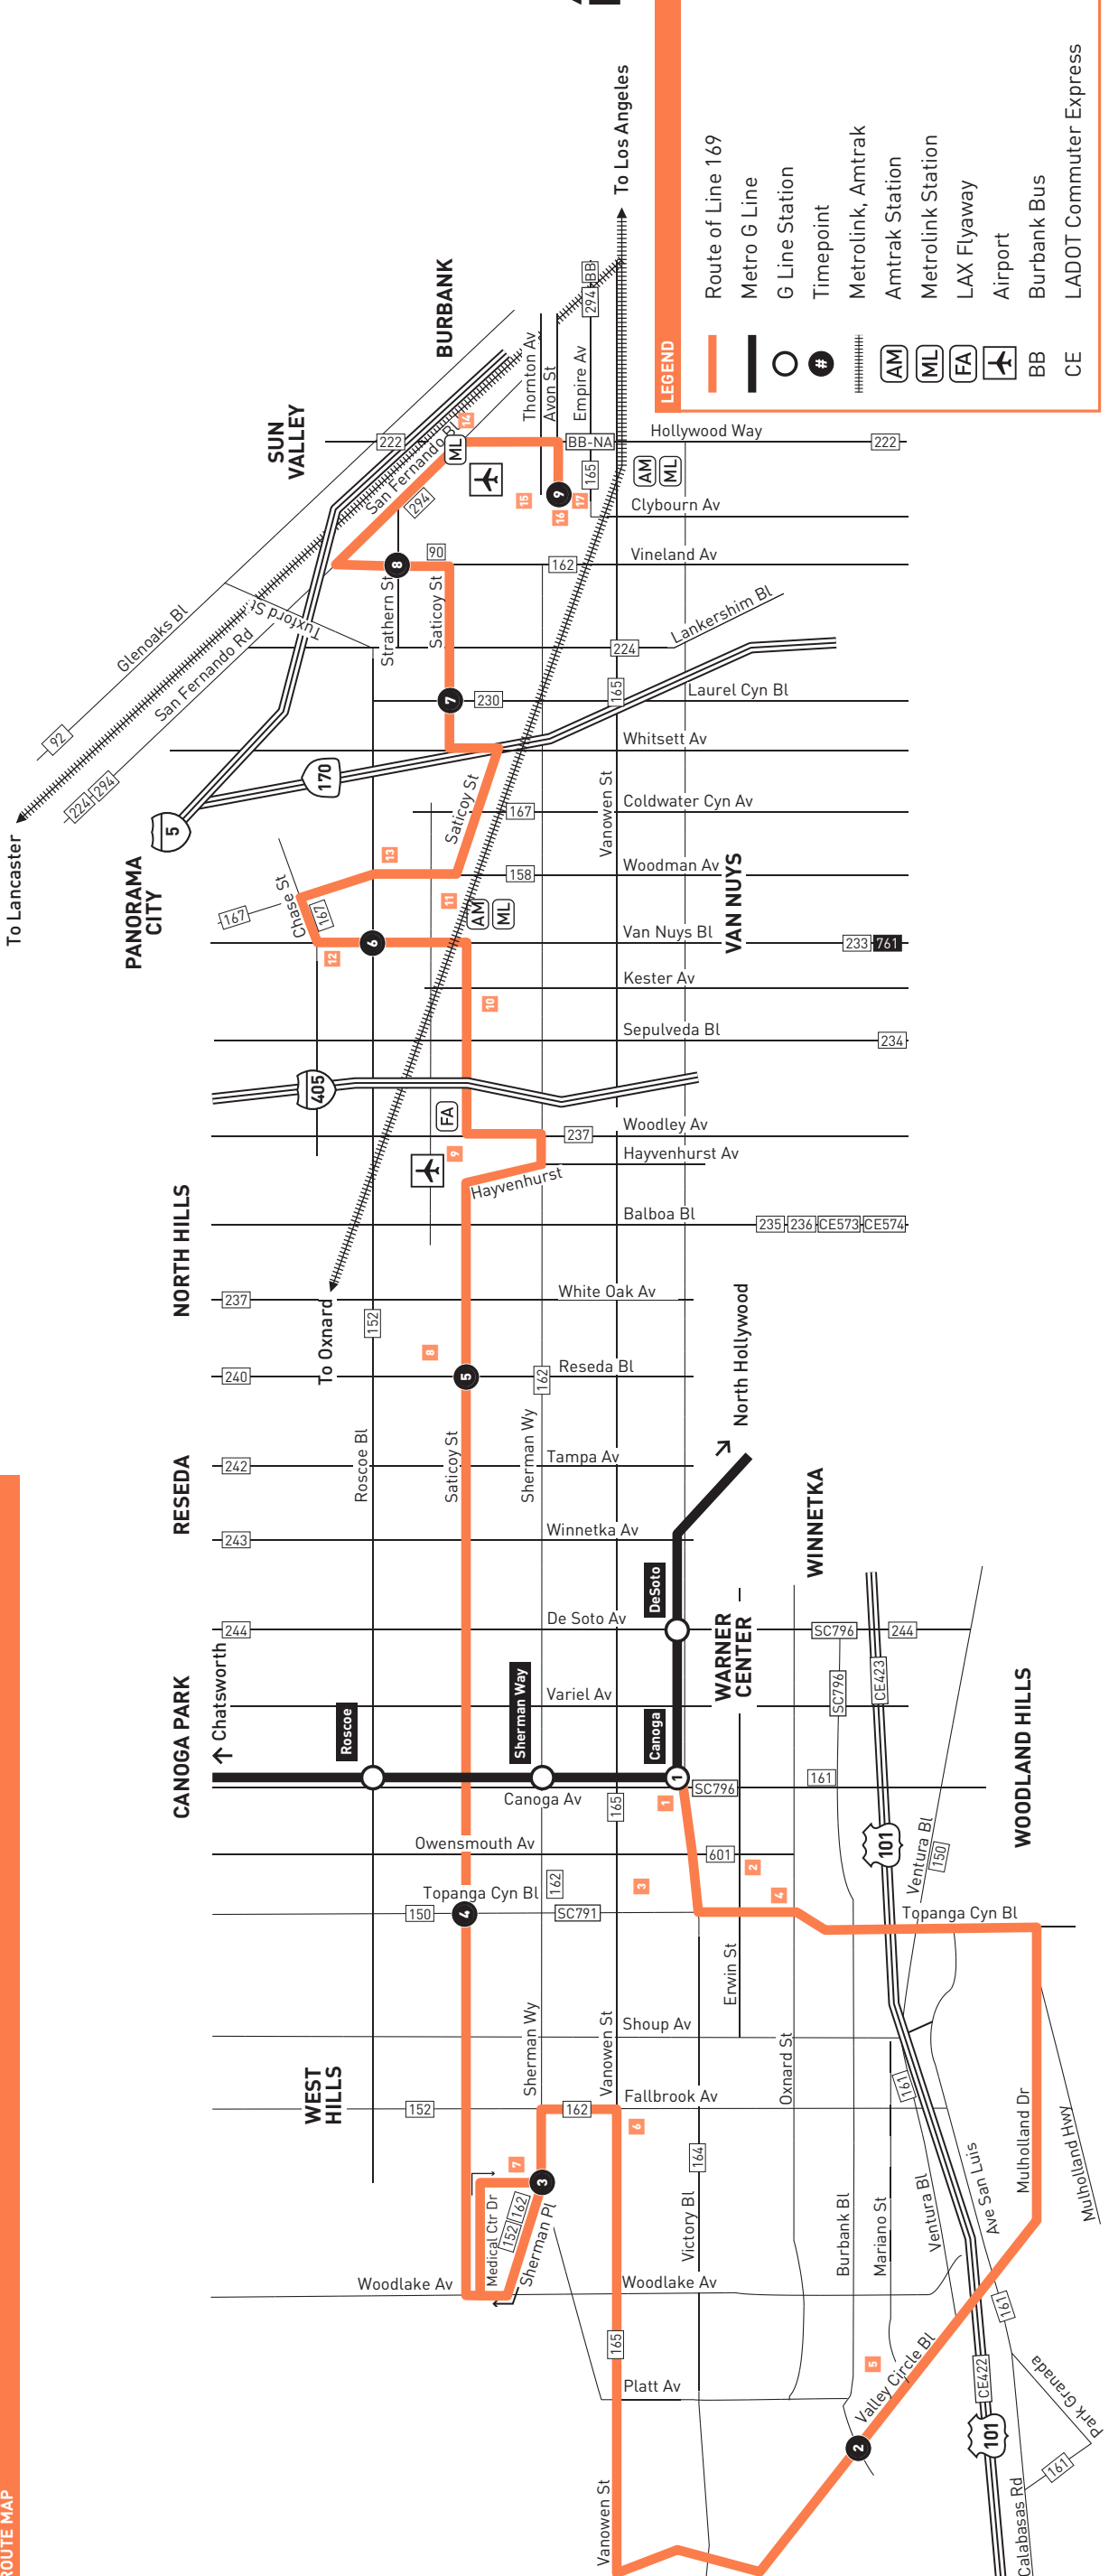

Effective Dec 15 2024

Metro Local

169

Eastbound to Burbank
 Westbound to Canoga Station
 Via Saticoy St and Valley Circle Bl

Special Notes

- B Trip originates at Mariano St. two (2) minutes before time shown. Operates school days except early dismissal days, call Metro for more information. On school holidays and early dismissal days, trip originates at West Hills Medical Center three (3) minutes before time shown.
- C Trip originates at Mariano St. at time shown. Operates school days except early dismissal days, call Metro for more information.

INSET MAP - CANOGA STATION

- MAP NOTES**
- Canoga G Line Station**
Metro 150, 161, 169, 601, G Line; Nearby transfers to Metro 164, 165; AVTA 787; VCTC Conejo Connections; SC796
 - Warner Center Transit Hub**
Metro 601, VCTC Conejo Connection; Nearby transfers to CE422; LA County Beach Bus
 - Westfield Topanga**
 - Westfield Promenade**
 - El Camino Real H.S.**
 - Fallbrook Shopping Center**
 - West Hills Medical Center**
Transfer to Metro 152, 162, 169
 - Northridge Hospital**
 - Van Nuys Airport**
 - Fulton College Preparatory School**
 - Van Nuys Metrolink Station**
Metro 169, 233, 761; Metrolink Ventura County Line; Amtrak
 - Panorama Mall**
 - Kaiser Foundation Hospital**
 - Burbank Airport - North Station**
 - Hollywood Burbank Airport**
 - Regional Intermodal**
 - Transportation Center**
Metro 169, 222; BB NoHo/Airport Transfers to Metrolink, Amtrak
 - Burbank Airport - South Station**
Metro 165; Metrolink Ventura County Line; Amtrak