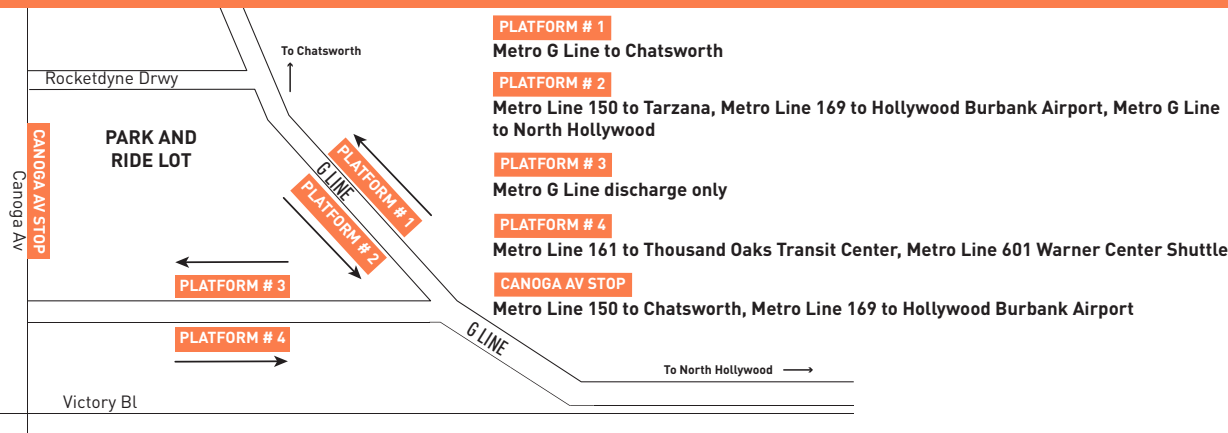

Effective Dec 15 2024

Metro Local

169

Eastbound to Burbank
 Westbound to Canoga Station
 Via Saticoy St and Valley Circle Bl

Special Notes

- B Trip originates at Mariano St. two (2) minutes before time shown. Operates school days except early dismissal days, call Metro for more information. On school holidays and early dismissal days, trip originates at West Hills Medical Center three (3) minutes before time shown.
- C Trip originates at Mariano St. at time shown. Operates school days except early dismissal days, call Metro for more information.

INSET MAP - CANOGA STATION

- MAP NOTES**
- Canoga G Line Station**
Metro 150, 161, 169, 601, G Line; Nearby transfers to Metro 164, 165; AVTA 787; VCTC Conejo Connections; SC796
 - Warner Center Transit Hub**
Metro 601, VCTC Conejo Connection; Nearby transfers to CE422; LA County Beach Bus
 - Westfield Topanga**
 - Westfield Promenade**
 - El Camino Real H.S.**
 - Fallbrook Shopping Center**
 - West Hills Medical Center**
Transfer to Metro 152, 162, 169
 - Northridge Hospital**
 - Van Nuys Airport**
 - Fulton College Preparatory School**
 - Van Nuys Metrolink Station**
Metro 169, 233, 761; Metrolink Ventura County Line; Amtrak
 - Panorama Mall**
 - Kaiser Foundation Hospital**
 - Burbank Airport - North Station**
 - Hollywood Burbank Airport**
 - Regional Intermodal**
 - Transportation Center**
Metro 169, 222; BB NoHo/Airport Transfers to Metrolink, Amtrak
 - Burbank Airport - South Station**
Metro 165; Metrolink Ventura County Line; Amtrak