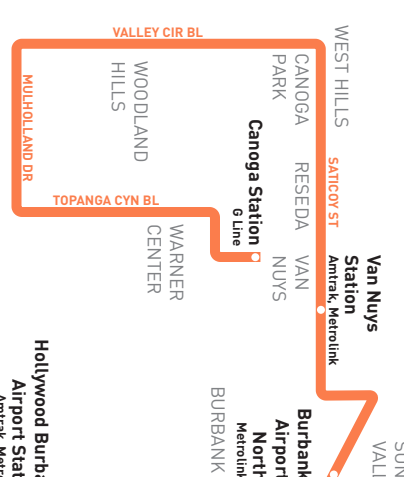

Sunday & Holidays

169

Westbound Al Oeste (Approximate Times / Tiempos Aproximados)

BURBANK	SUN VALLEY	NORTH HOLLYWOOD	VAN NUYS	RESEDA	CANOGA PARK	WEST HILLS	WOODLAND HILLS	CANOGA PARK
9	8	7	6	5	4	3	2	1
Hollywood Burbank Airport (RITC)	Vineland & Strathern	Saticoy & Laurel Canyon	Van Nuys & Saticoy	Saticoy & Reseda	Saticoy & Topanga Canyon	West Hills Medical Center	Valley Circle & Burbank	Canoga Station
7:10A	7:23A	7:30A	7:57A	8:19A	8:35A	8:41A	8:57A	9:21A
8:09	8:22	8:29	8:57	9:19	9:35	9:41	9:56	10:20
9:09	9:22	9:29	9:57	10:19	10:35	10:41	10:56	11:20
10:09	10:22	10:29	10:57	11:19	11:35	11:41	11:56	12:20P
11:09	11:22	11:29	11:57	12:19P	12:35P	12:42P	12:57P	1:23
12:09P	12:22P	12:29P	12:57P	1:19	1:35	1:42	1:57	2:24
1:09	1:22	1:29	1:57	2:19	2:35	2:42	2:58	3:27
2:09	2:22	2:29	2:57	3:19	3:35	3:43	3:59	4:27
3:09	3:22	3:29	3:57	4:19	4:35	4:43	4:58	5:25
4:11	4:24	4:31	4:58	5:20	5:36	5:44	5:59	6:25
5:13	5:26	5:33	6:00	6:22	6:38	6:45	7:00	7:25
6:15	6:27	6:34	7:00	7:21	7:37	7:43	—	—
7:18	7:30	7:37	8:00	8:20	8:35	8:41	—	—

Connect to Metro Security 24/7.

Call: 888.950.7233
Text: 213.788.2777
App: LA Metro Transit Watch
Call 911 for emergencies.

metronet
323.60.METRO
Wheelchair Hotline
800.621.7828

511
Travel Info
511
California Relay Service
711

Effective Dec 10 2023

Eastbound to Burbank
Westbound to Canoga Station
via Saticoy St and Valley Circle Bl

Metro Local

169