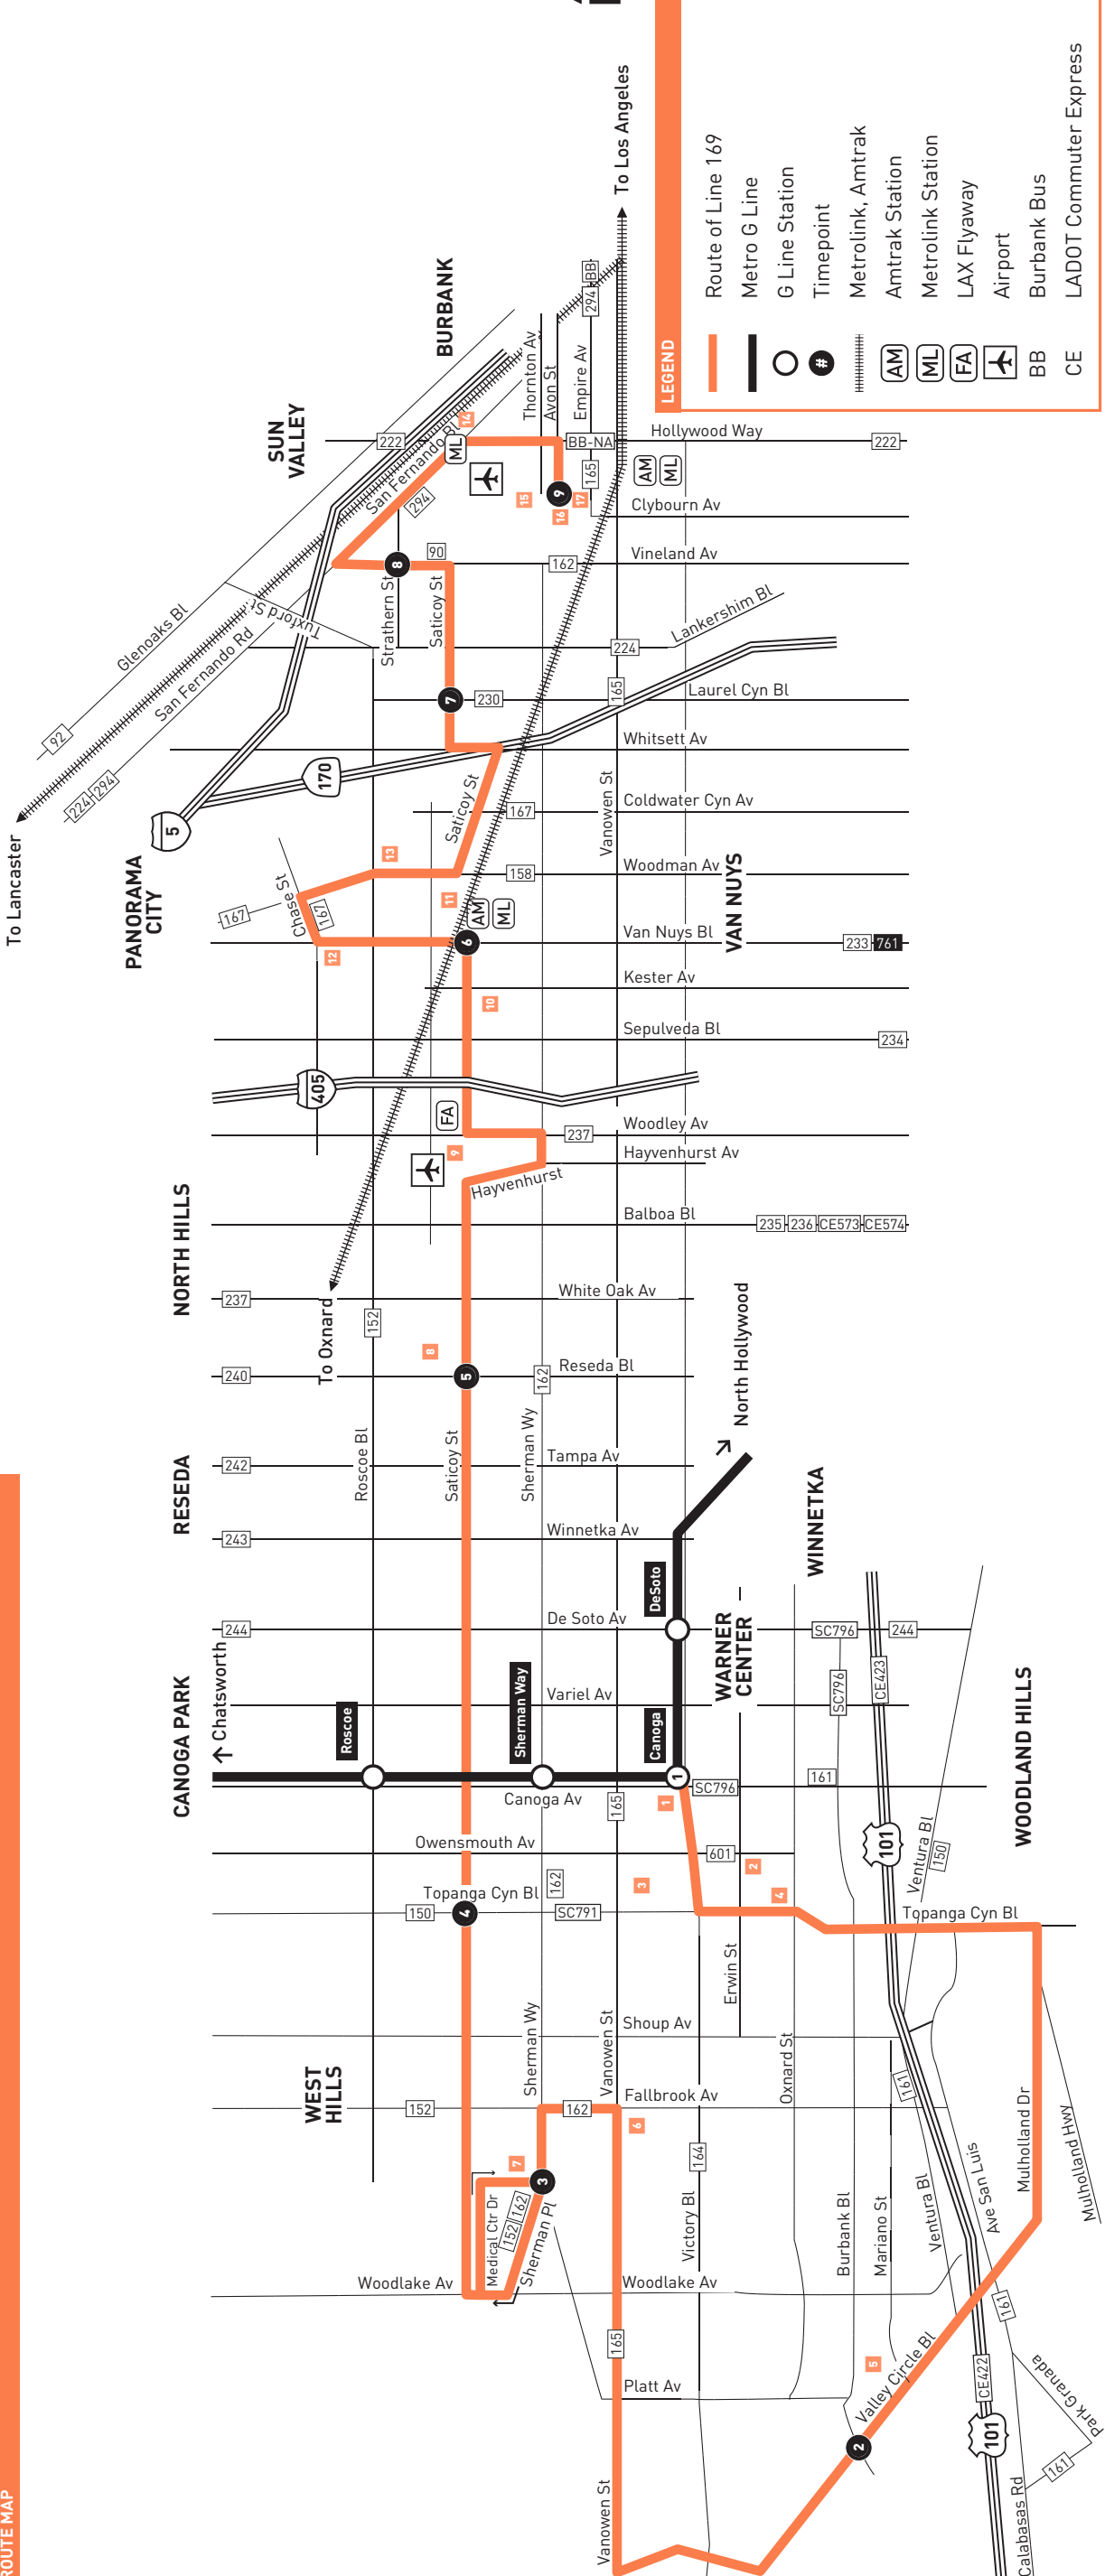

Effective Dec 10 2023

Eastbound to Burbank
 Westbound to Canoga Station
 via Saticoy St and Valley Circle Bl

Metro Local

169

Subject to change without notice
 sujeto a cambios sin previo aviso

Special Notes

- A** Trip originates at Mariano St. two (2) minutes before time shown. Operates school days only, call Metro for more information.
- B** Trip originates at Mariano St. at time shown. Operates school days only, call Metro for more information.
- C** Trip originates at Woodley Av. & Saticoy St. fourteen (14) minutes before time shown.

Avisos especiales

- A** El viaje comienza en Mariano St. dos (2) minutos antes de la hora indicada. Opera solo en días escolares, llame a Metro para obtener más información.
- B** El viaje comienza en Mariano St. a la hora que se muestra. Opera solo en días escolares, llame a Metro para obtener más información.
- C** El viaje comienza en Woodley Av. & Saticoy St. catorce (14) minutos antes de la hora indicada.

INSET MAP - CANOGA STATION

- MAP NOTES**
- 1 Canoga G Line Station**
Metro 150, 161, 169, 601, G Line;
Nearby transfers to Metro 164, 165;
AVTA 787; VCTC Conejo Connections;
SC796
 - 2 Warner Center Transit Hub**
Metro 601, VCTC Conejo Connection;
Nearby transfers to CE422; LA County
Beach Bus
 - 3 Westfield Topanga**
 - 4 Westfield Promenade**
 - 5 El Camino Real H.S.**
 - 6 Fallbrook Shopping Center**
 - 7 West Hills Medical Center**
Transfer to Metro 152, 162, 169
 - 8 Northridge Hospital**
 - 9 Van Nuys Airport**
 - 10 Fulton College Preparatory School**
 - 11 Van Nuys Metrolink Station**
Metro 169, 233, 761; Metrolink Ventura
County Line; Amtrak
 - 12 Panorama Mall**
 - 13 Kaiser Foundation Hospital**
 - 14 Burbank Airport - North Station**
 - 15 Hollywood Burbank Airport**
 - 16 Regional Intermodal Transportation Center**
Metro 169, 222; BB NoHo/Airport
Transfers to Metrolink, Amtrak
 - 17 Burbank Airport - South Station**
Metro 165; Metrolink Ventura County
Line; Amtrak