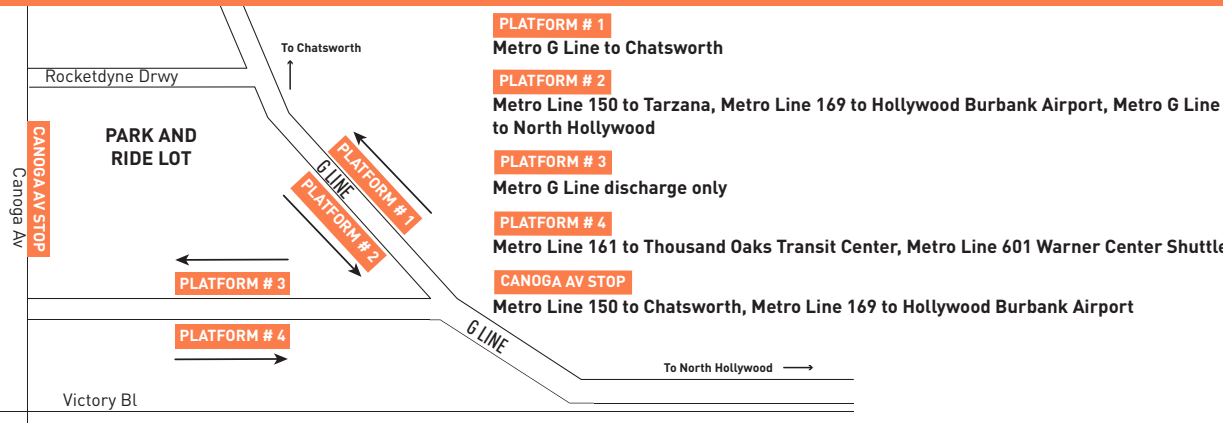

Effective Dec 10 2023

Eastbound to Burbank
 Westbound to Canoga Station
 via Saticoy St and Valley Circle Bl

Metro Local

169

Subject to change without notice
 sujeto a cambios sin previo aviso

Special Notes

- A** Trip originates at Mariano St. two (2) minutes before time shown. Operates school days only, call Metro for more information.
- B** Trip originates at Mariano St. at time shown. Operates school days only, call Metro for more information.
- C** Trip originates at Woodley Av. & Saticoy St. fourteen (14) minutes before time shown.

Avisos especiales

- A** El viaje comienza en Mariano St. dos (2) minutos antes de la hora indicada. Opera solo en días escolares, llame a Metro para obtener más información.
- B** El viaje comienza en Mariano St. a la hora que se muestra. Opera solo en días escolares, llame a Metro para obtener más información.
- C** El viaje comienza en Woodley Av. & Saticoy St. catorce (14) minutos antes de la hora indicada.

INSET MAP - CANOGA STATION

- MAP NOTES**
- 1 Canoga G Line Station**
Metro 150, 161, 169, 601, G Line;
Nearby transfers to Metro 164, 165;
AVTA 787; VCTC Conejo Connections;
SC796
 - 2 Warner Center Transit Hub**
Metro 601, VCTC Conejo Connection;
Nearby transfers to CE422; LA County
Beach Bus
 - 3 Westfield Topanga**
 - 4 Westfield Promenade**
 - 5 El Camino Real H.S.**
 - 6 Fallbrook Shopping Center**
 - 7 West Hills Medical Center**
Transfer to Metro 152, 162, 169
 - 8 Northridge Hospital**
 - 9 Van Nuys Airport**
 - 10 Fulton College Preparatory School**
 - 11 Van Nuys Metrolink Station**
Metro 169, 233, 761; Metrolink Ventura
County Line; Amtrak
 - 12 Panorama Mall**
 - 13 Kaiser Foundation Hospital**
 - 14 Burbank Airport - North Station**
 - 15 Hollywood Burbank Airport**
 - 16 Regional Intermodal Transportation Center**
Metro 169, 222; BB NoHo/Airport
Transfers to Metrolink, Amtrak
 - 17 Burbank Airport - South Station**
Metro 165; Metrolink Ventura County
Line; Amtrak