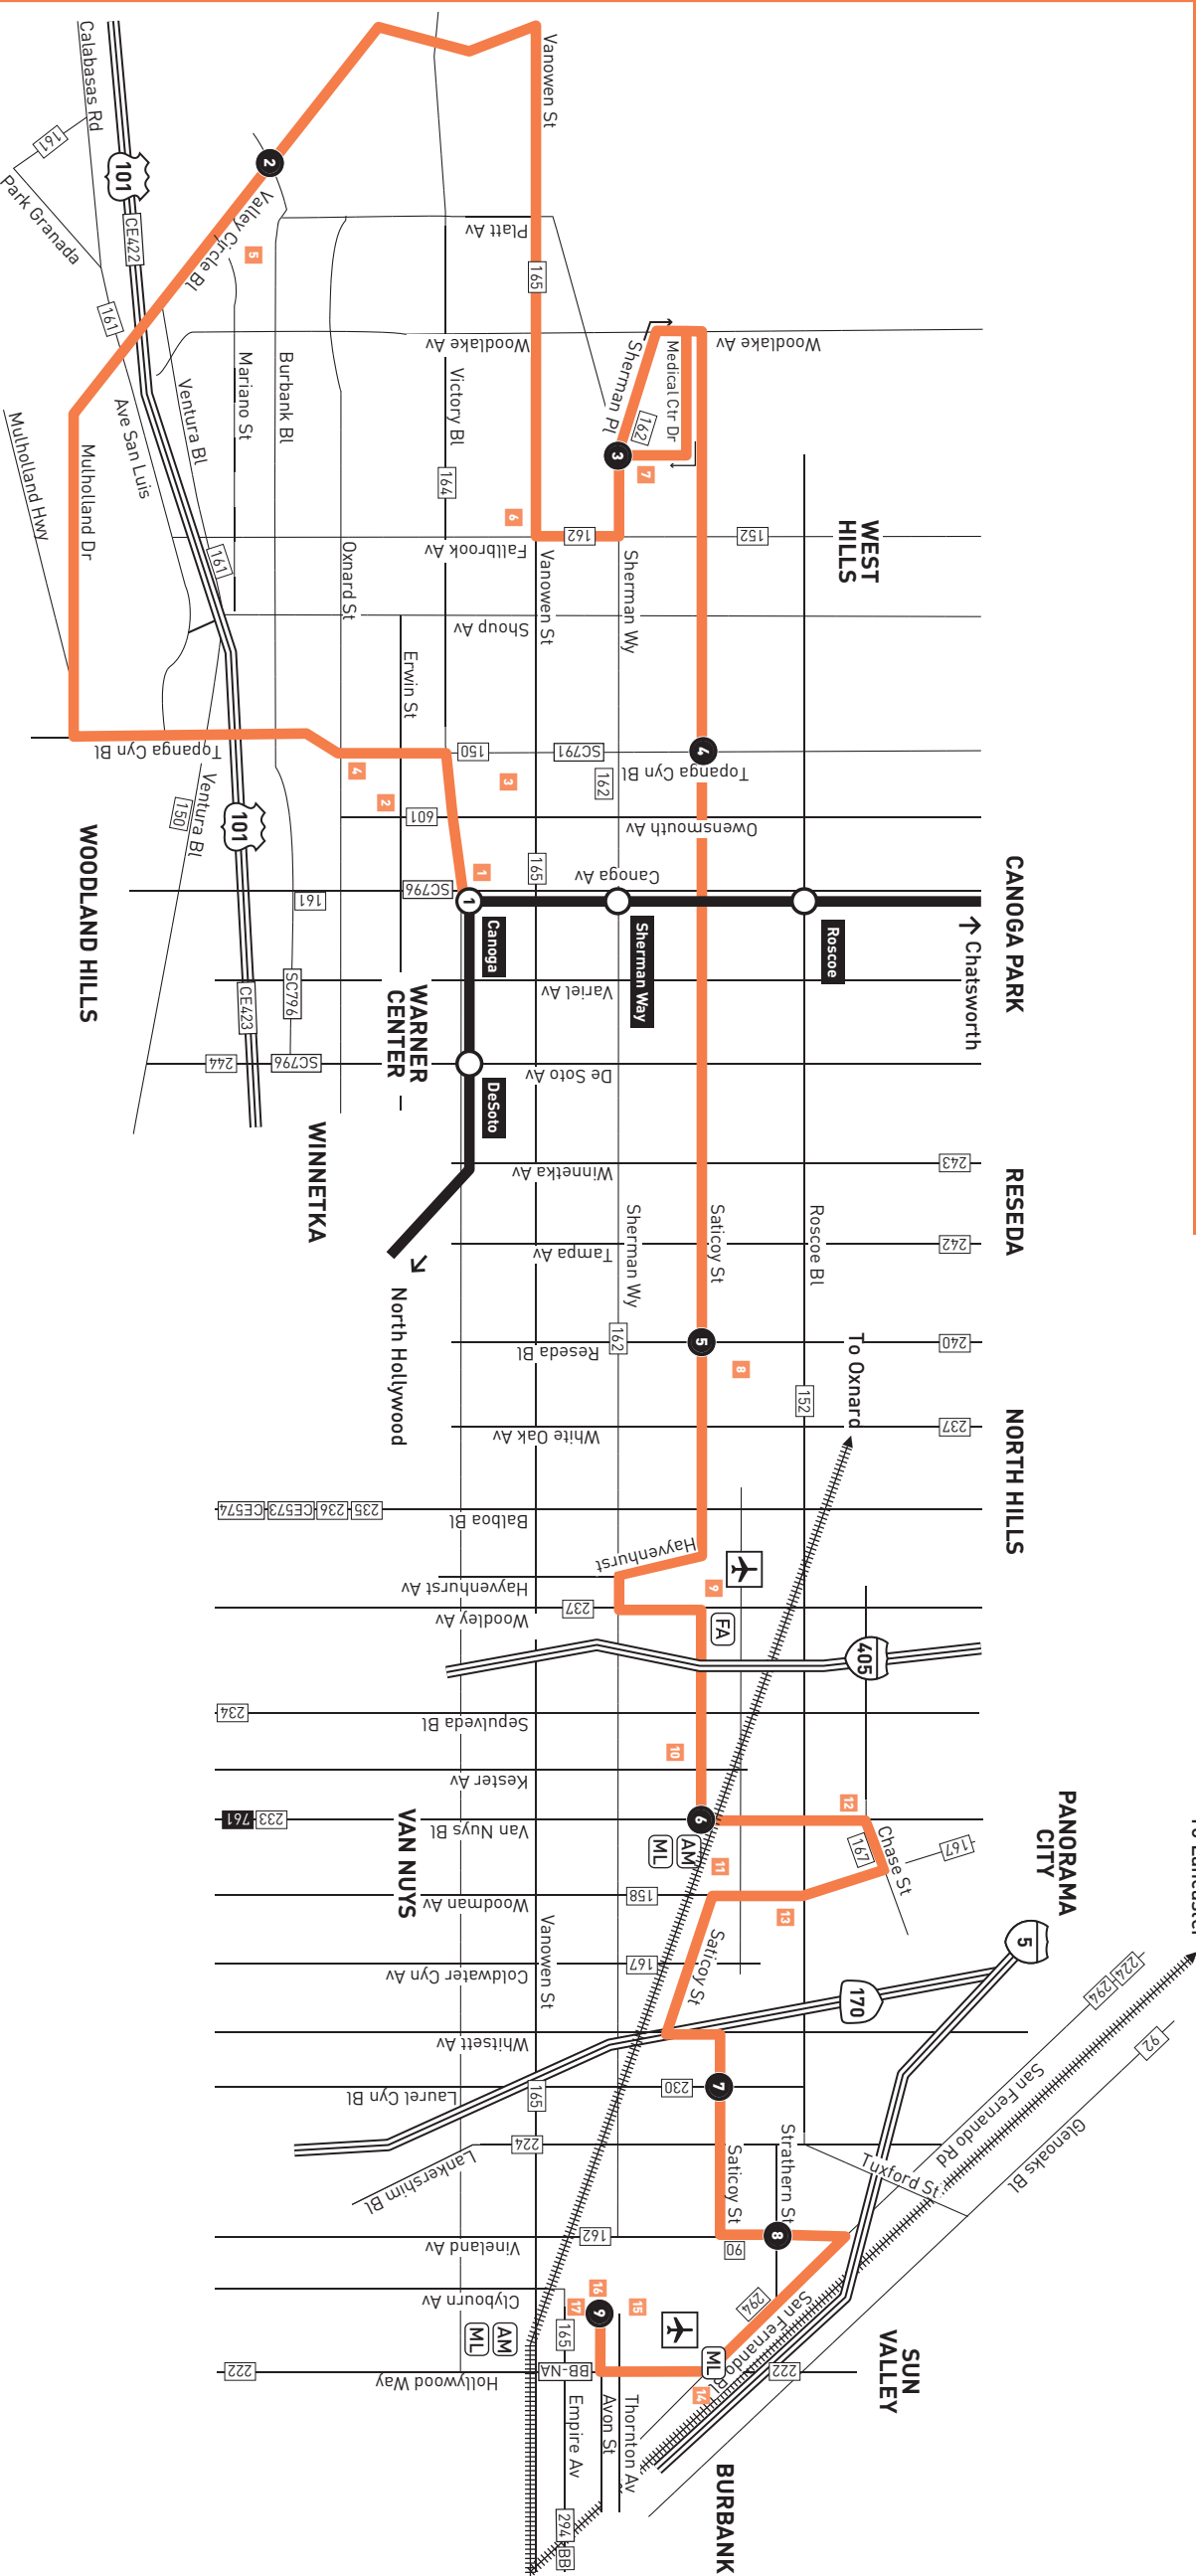

To Lancaster

To Los Angeles

LEGEND

- Route of Line 169
- Metro G Line (Orange)
- G Line (Orange) Station
- Timepoint
- Metrolink, Amtrak
- Amtrak Station
- Metrolink Station
- LAX Flyaway
- Airport
- Burbank Bus
- LADOT Commuter Express

MAP NOTES

1. **1 Canoga Station**
   Metro 150, 161, 169, 601, G Line (Orange)
2. **2 Warner Center Transit Hub**
   Metro 601, VCTC Conejo Connection; Nearby transfers to CE422; LA County Beach Bus
3. **3 Westfield Topanga**
4. **4 Westfield Promenade**
5. **5 El Camino Real H.S.**
6. **6 Fallbrook Shopping Center**
7. **7 West Hills Medical Center**
   Transfer to Metro 152, 162, 169
8. **8 Northridge Hospital**
9. **9 Van Nuys Airport**
10. **10 Fulton College Preparatory School**
11. **11 Van Nuys Metrolink Station**
    Metro 169, 233, 761; Metrolink Ventura County Line; Amtrak
12. **12 Panorama Mall**
13. **13 Kaiser Foundation Hospital**
14. **14 Burbank Airport - North Station**
15. **15 Hollywood Burbank Airport**
16. **16 Regional Intermodal Transportation Center**
    Metro 169, 222; BB NoHo/Airport Transfers to Metrolink, Amtrak
17. **17 Burbank Airport - South Station**
    Metro 165; Metrolink Ventura County Line; Amtrak