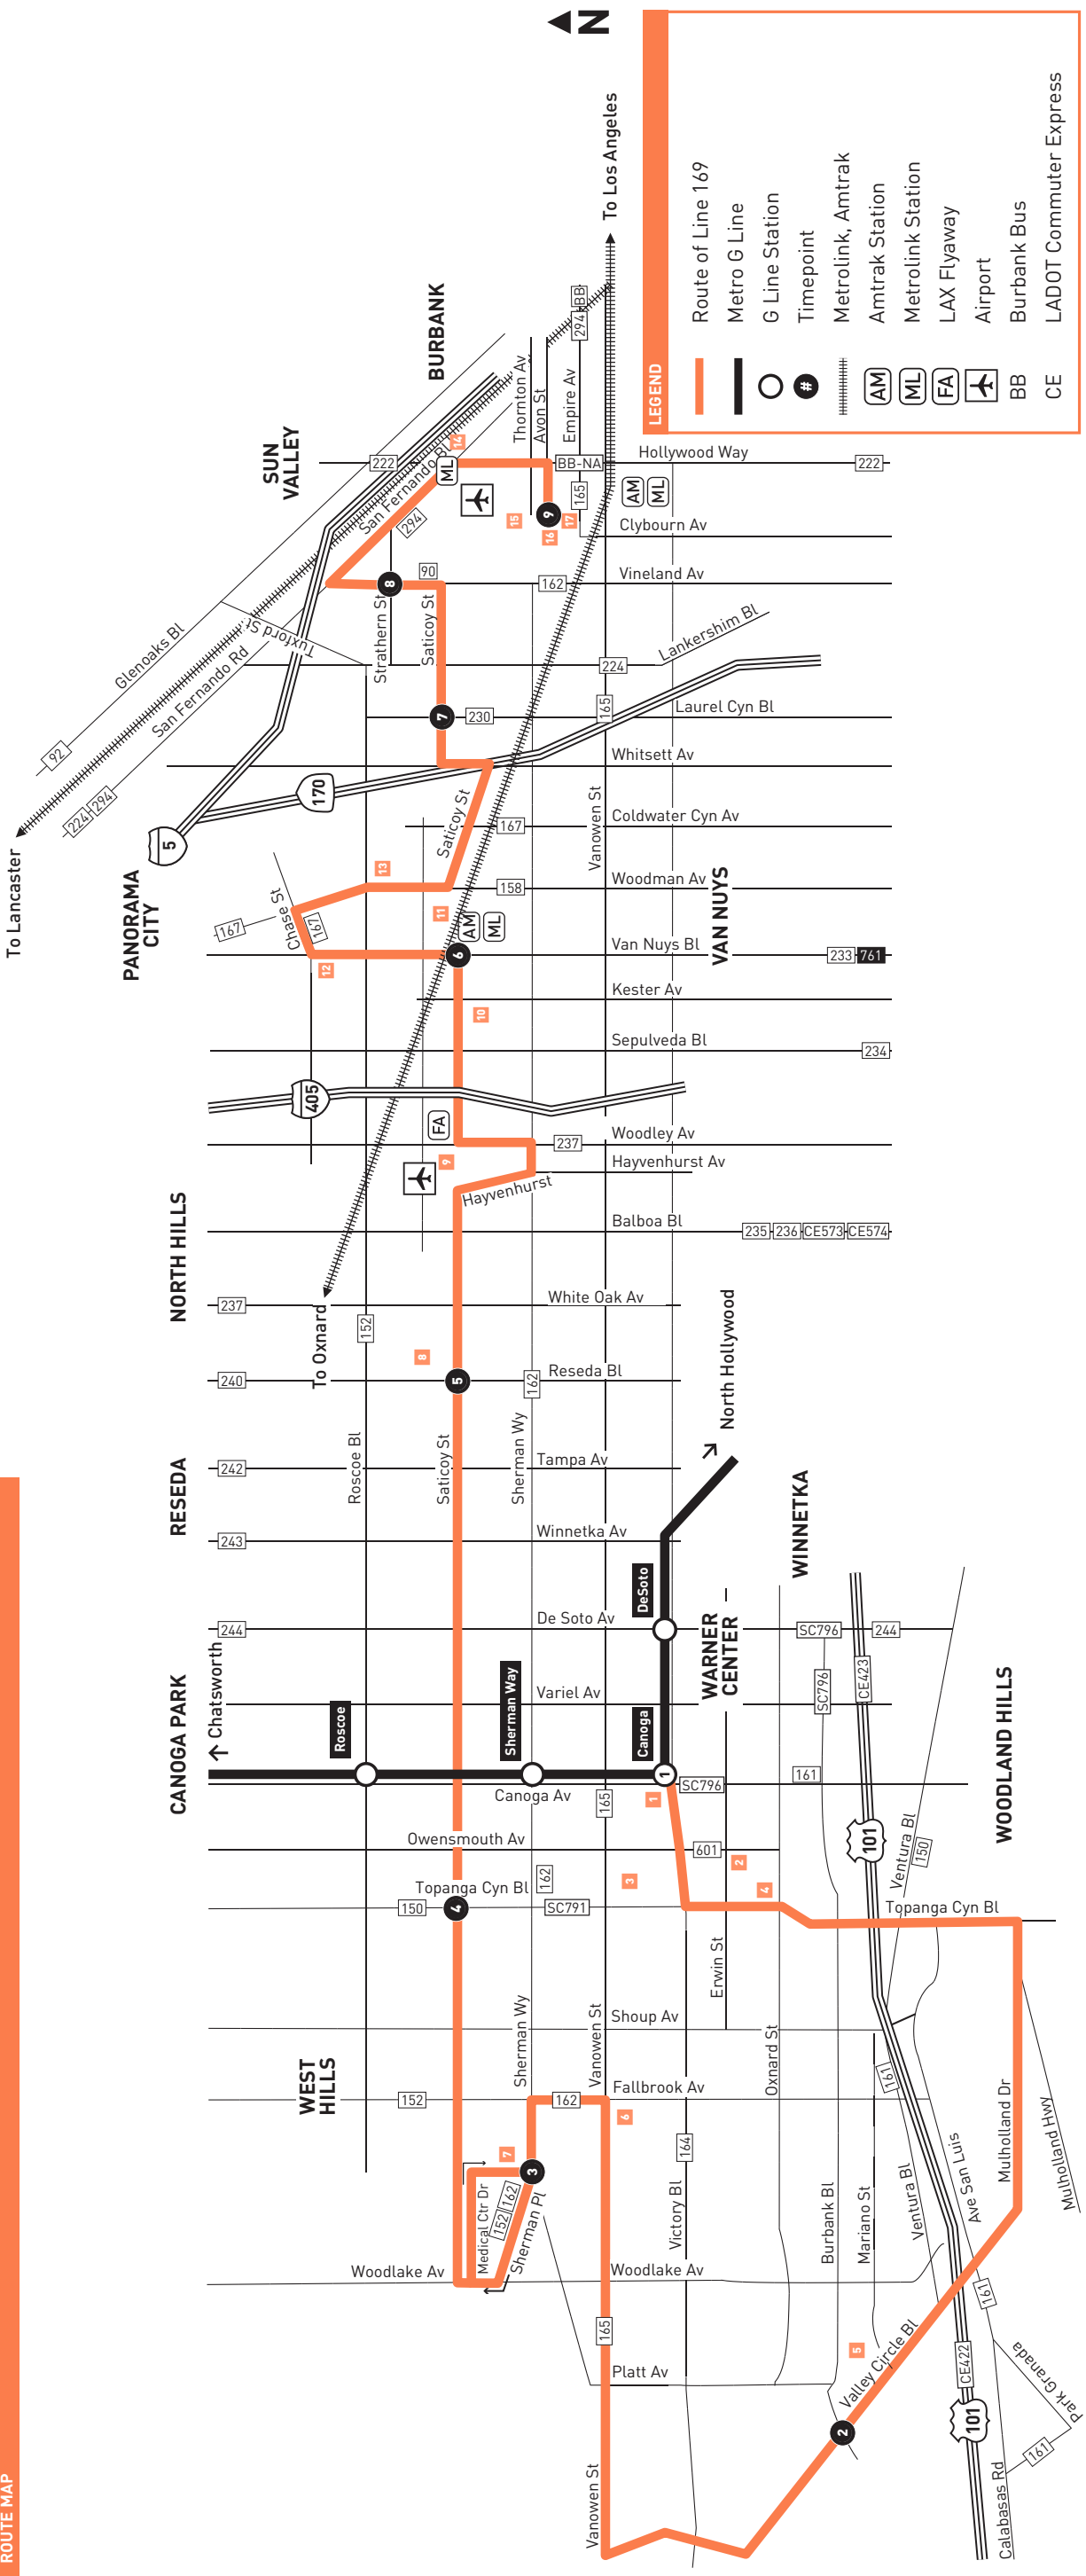

Special Notes

- A** Trip originates at Mariano St. two (2) minutes before time shown. Operates school days only, call Metro for more information.
- B** Trip originates at Mariano St. at time shown. Operates school days only, call Metro for more information.
- C** Trip originates at Kester Av. five (5) minutes before time shown. Operates school days only except Tuesday, call Metro for more information.
- D** Trip originates at Kester Av. five (5) minutes before time shown. Operates school days Tuesday only, call Metro for more information.

INSET MAP - CANOGA STATION

- MAP NOTES**
- 1 Canoga G Line Station**
Metro 150, 161, 169, 601, G Line;
Nearby transfers to Metro 164, 165;
AVTA 787; VCTC Conejo Connections;
SC796
 - 2 Warner Center Transit Hub**
Metro 601, VCTC Conejo Connection;
Nearby transfers to CE422; LA County
Beach Bus
 - 3 Westfield Topanga**
 - 4 Westfield Promenade**
 - 5 El Camino Real H.S.**
 - 6 Fallbrook Shopping Center**
 - 7 West Hills Medical Center**
Transfer to Metro 152, 162, 169
 - 8 Northridge Hospital**
 - 9 Van Nuys Airport**
 - 10 Fulton College Preparatory School**
 - 11 Van Nuys Metrolink Station**
Metro 169, 233, 761; Metrolink Ventura
County Line; Amtrak
 - 12 Panorama Mall**
 - 13 Kaiser Foundation Hospital**
 - 14 Burbank Airport - North Station**
 - 15 Hollywood Burbank Airport**
 - 16 Regional Intermodal Transportation Center**
Metro 169, 222; BB NoHo/Airport
Transfers to Metrolink, Amtrak
 - 17 Burbank Airport - South Station**
Metro 165; Metrolink Ventura County
Line; Amtrak