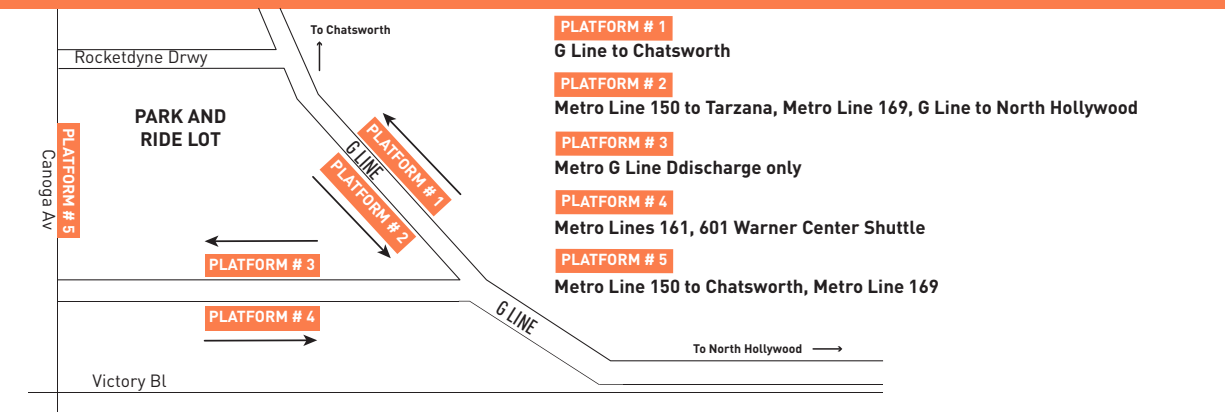

Special Notes

- A** Trip originates at Mariano St. two (2) minutes before time shown. Operates school days only, call Metro for more information.
- B** Trip originates at Mariano St. at time shown. Operates school days only, call Metro for more information.
- C** Trip originates at Kester Av. five (5) minutes before time shown. Operates school days only except Tuesday, call Metro for more information.
- D** Trip originates at Kester Av. five (5) minutes before time shown. Operates school days Tuesday only, call Metro for more information.

INSET MAP - CANOGA STATION

- MAP NOTES**
- 1 Canoga G Line Station**
Metro 150, 161, 169, 601, G Line;
Nearby transfers to Metro 164, 165;
AVTA 787; VCTC Conejo Connections;
SC796
 - 2 Warner Center Transit Hub**
Metro 601, VCTC Conejo Connection;
Nearby transfers to CE422; LA County
Beach Bus
 - 3 Westfield Topanga**
 - 4 Westfield Promenade**
 - 5 El Camino Real H.S.**
 - 6 Fallbrook Shopping Center**
 - 7 West Hills Medical Center**
Transfer to Metro 152, 162, 169
 - 8 Northridge Hospital**
 - 9 Van Nuys Airport**
 - 10 Fulton College Preparatory School**
 - 11 Van Nuys Metrolink Station**
Metro 169, 233, 761; Metrolink Ventura
County Line; Amtrak
 - 12 Panorama Mall**
 - 13 Kaiser Foundation Hospital**
 - 14 Burbank Airport - North Station**
 - 15 Hollywood Burbank Airport**
 - 16 Regional Intermodal Transportation Center**
Metro 169, 222; BB NoHo/Airport
Transfers to Metrolink, Amtrak
 - 17 Burbank Airport - South Station**
Metro 165; Metrolink Ventura County
Line; Amtrak