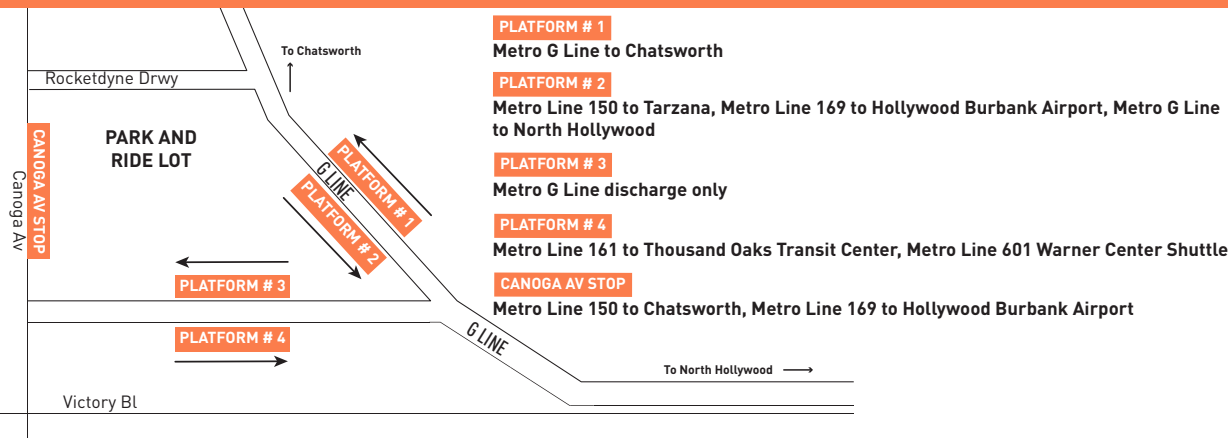

Special Notes

- A** Trip originates at Mariano St. two (2) minutes before time shown. Operates school days except early dismissal days, call Metro for more information. On school holidays and early dismissal days, trip originates at West Hills Medical Center at time shown.
- B** Trip originates at Mariano St. at time shown. Operates school days except early dismissal days, call Metro for more information.

Avisos especiales

- A** El viaje comienza en Mariano St. dos (2) minutos antes de la hora mostrada. Opera en días escolares excepto los días escolares de salida temprana, llame a Metro para obtener más información. En días festivos escolares y días escolares de salida temprana, el viaje comienza en West Hills Medical Center en la hora mostrada.
- B** El viaje comienza en Mariano St. a la hora que se muestra. Opera en días escolares excepto los días escolares de salida temprana, llame a Metro para obtener más información.

INSET MAP - CANOGA STATION

- MAP NOTES**
- 1 Canoga G Line Station**
Metro 150, 161, 169, 601, G Line; Nearby transfers to Metro 164, 165; AVTA 787; VCTC Conejo Connections; SC796
 - 2 Warner Center Transit Hub**
Metro 601, VCTC Conejo Connection; Nearby transfers to CE422; LA County Beach Bus
 - 3 Westfield Topanga**
 - 4 Westfield Promenade**
 - 5 El Camino Real H.S.**
 - 6 Fallbrook Shopping Center**
 - 7 West Hills Medical Center**
Transfer to Metro 152, 162, 169
 - 8 Northridge Hospital**
 - 9 Van Nuys Airport**
 - 10 Fulton College Preparatory School**
 - 11 Van Nuys Metrolink Station**
Metro 169, 233, 761; Metrolink Ventura County Line; Amtrak
 - 12 Panorama Mall**
 - 13 Kaiser Foundation Hospital**
 - 14 Burbank Airport - North Station**
 - 15 Hollywood Burbank Airport**
 - 16 Regional Intermodal**
 - 17 Transportation Center**
Metro 169, 222; BB NoHo/Airport Transfers to Metrolink, Amtrak
 - Burbank Airport - South Station**
Metro 165; Metrolink Ventura County Line; Amtrak