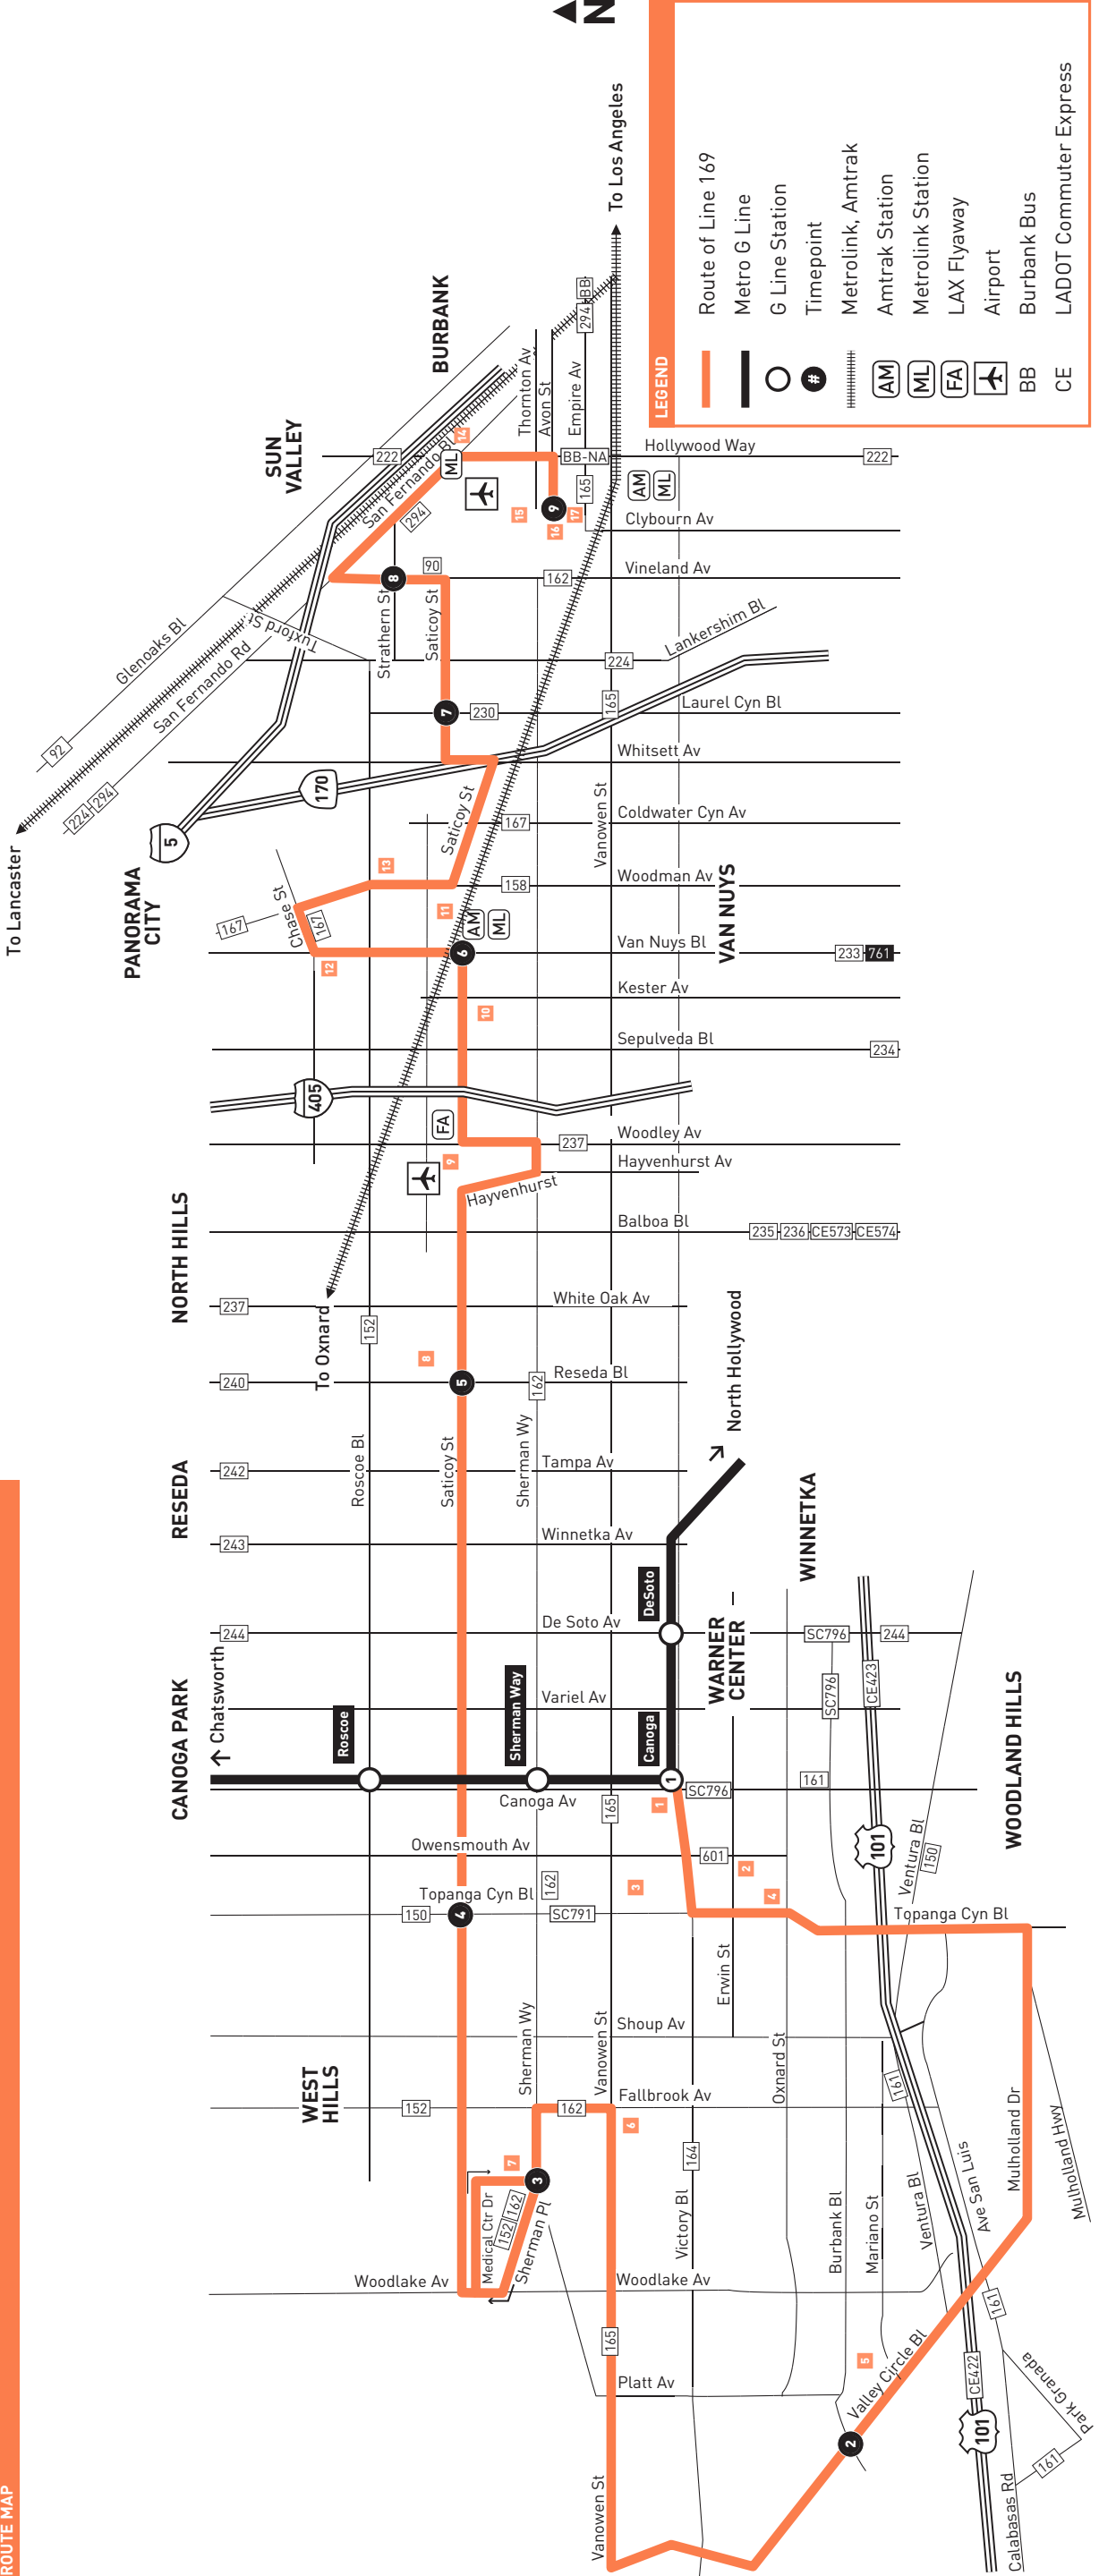

Special Notes

- A** Trip originates at Mariano St. two (2) minutes before time shown. Operates school days except early dismissal days, call Metro for more information. On school holidays and early dismissal days, trip originates at West Hills Medical Center at time shown.
- B** Trip originates at Mariano St. at time shown. Operates school days except early dismissal days, call Metro for more information.

Avisos especiales

- A** El viaje comienza en Mariano St. dos (2) minutos antes de la hora mostrada. Opera en días escolares excepto los días escolares de salida temprana, llame a Metro para obtener más información. En días festivos escolares y días escolares de salida temprana, el viaje comienza en West Hills Medical Center en la hora mostrada.
- B** El viaje comienza en Mariano St. a la hora que se muestra. Opera en días escolares excepto los días escolares de salida temprana, llame a Metro para obtener más información.

INSET MAP - CANOGA STATION

- MAP NOTES**
- 1 Canoga G Line Station**
Metro 150, 161, 169, 601, G Line; Nearby transfers to Metro 164, 165; AVTA 787; VCTC Conejo Connections; SC796
 - 2 Warner Center Transit Hub**
Metro 601, VCTC Conejo Connection; Nearby transfers to CE422; LA County Beach Bus
 - 3 Westfield Topanga**
 - 4 Westfield Promenade**
 - 5 El Camino Real H.S.**
 - 6 Fallbrook Shopping Center**
 - 7 West Hills Medical Center**
Transfer to Metro 152, 162, 169
 - 8 Northridge Hospital**
 - 9 Van Nuys Airport**
 - 10 Fulton College Preparatory School**
 - 11 Van Nuys Metrolink Station**
Metro 169, 233, 761; Metrolink Ventura County Line; Amtrak
 - 12 Panorama Mall**
 - 13 Kaiser Foundation Hospital**
 - 14 Burbank Airport - North Station**
 - 15 Hollywood Burbank Airport**
 - 16 Regional Intermodal**
 - 17 Transportation Center**
Metro 169, 222; BB NoHo/Airport Transfers to Metrolink, Amtrak
 - Burbank Airport - South Station**
Metro 165; Metrolink Ventura County Line; Amtrak