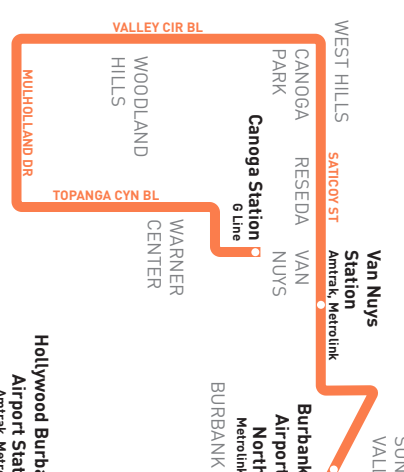

Sunday & Holidays

169

Westbound Al Oeste (Approximate Times / Tiempos Aproximados)

BURBANK	SUN VALLEY	NORTH HOLLYWOOD	VAN NUYS	RESEDA	CANOGA PARK	WEST HILLS	WOODLAND HILLS	CANOGA PARK
9	8	7	6	5	4	3	2	1
Hollywood Burbank Airport (RITC)	Vineland & Strathern	Saticoy & Laurel Canyon	Van Nuys & Saticoy	Saticoy & Reseda	Saticoy & Topanga Canyon	West Hills Medical Center	Valley Circle & Burbank	Canoga Station
7:10A	7:23A	7:30A	7:57A	8:19A	8:35A	8:41A	8:57A	9:21A
8:09	8:22	8:29	8:57	9:19	9:35	9:41	9:56	10:20
9:09	9:22	9:29	9:57	10:19	10:35	10:41	10:56	11:20
10:09	10:22	10:29	10:57	11:19	11:35	11:41	11:56	12:20P
11:09	11:22	11:29	11:57	12:19P	12:35P	12:42P	12:57P	1:23
12:09P	12:22P	12:29P	12:57P	1:19	1:35	1:42	1:57	2:24
1:09	1:22	1:29	1:57	2:19	2:35	2:42	2:57	3:27
2:09	2:22	2:29	2:57	3:19	3:35	3:43	3:58	4:27
3:09	3:22	3:29	3:57	4:19	4:35	4:43	4:58	5:25
4:11	4:24	4:31	4:58	5:20	5:36	5:44	5:59	6:25
5:13	5:26	5:33	6:00	6:22	6:38	6:45	7:00	7:25
6:15	6:27	6:34	7:00	7:21	7:37	7:43	—	—
7:18	7:30	7:37	8:00	8:20	8:35	8:41	—	—

Connect to Metro Security 24/7.

Call: 888.950.7233
Text: 213.788.2777
App: LA Metro Transit Watch
Call 911 for emergencies.

1 metro.net
323.60.METRO
Wheelchair Helpline
800.621.7828

511 Travel Info
511
California Relay Service
711