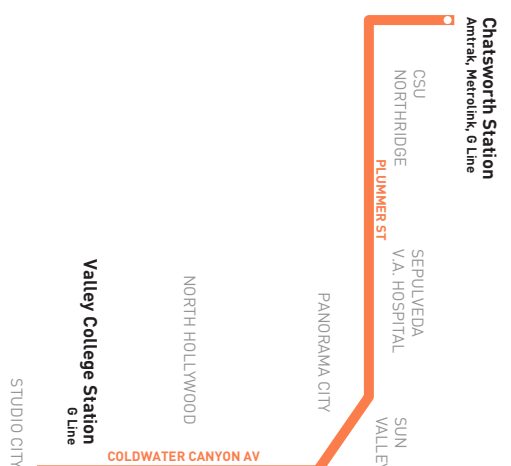

- metro.net
  323.60.METRO
- Wheelchair Hotline
  800.421.7828
- Travel Info
  511
- California Relay Service
  711

Effective Dec 15 2024

167

Metro Local

Eastbound/Southbound to Studio City
Westbound/Northbound to Chatsworth Station
via Plummer St, Coldwater Canyon Av