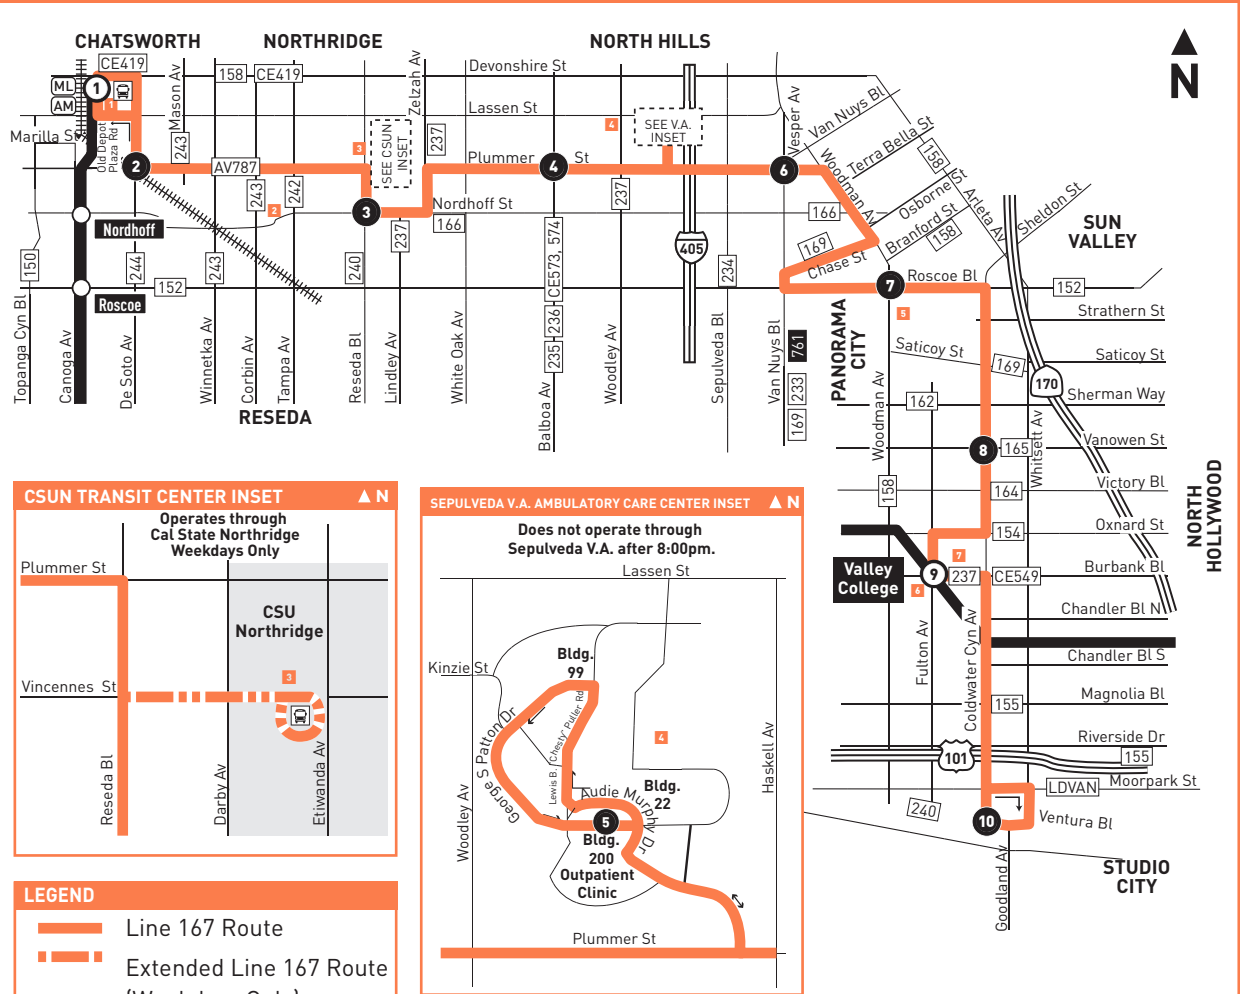

Saturday, Sunday & Holidays

167

Westbound Al Oeste - Northbound Al Norte (Approximate Times/Tiempos Aproximados)

STUDIO CITY	NORTH HOLLYWOOD		PANORAMA CITY		NORTH HILLS	NORTHRIDGE		CHATSWORTH	
10	9	8	7	6	5	4	3	2	1
Ventura & Coldwater Canyon	Valley College G Line Station	Coldwater Canyon & Vanowen	Roscoe & Woodman	Plummer & Van Nuys	Sepulveda Veterans Hospital Outpatient Clinic	Plummer & Balboa	Reseda & Nordhoff	De Soto & Plummer	Chatsworth Station
5:56A	6:04A	6:10A	6:19A	6:30A	6:38A	6:43A	6:50A	7:02A	7:08A
6:54	7:02	7:08	7:18	7:30	7:40	7:45	7:52	8:03	8:09
7:52	8:00	8:07	8:17	8:30	8:40	8:45	8:52	9:03	9:09
8:49	8:57	9:04	9:15	9:30	9:40	9:46	9:54	10:05	10:11
9:45	9:54	10:02	10:13	10:30	10:40	10:46	10:55	11:06	11:12
10:44	10:54	11:02	11:13	11:30	11:40	11:46	11:55	12:06P	12:12P
11:44	11:54	12:02P	12:13P	12:30P	12:40P	12:46P	12:55P	1:06	1:12
12:44P	12:54P	1:02	1:13	1:30	1:40	1:45	1:53	2:05	2:11
1:44	1:54	2:02	2:13	2:30	2:40	2:45	2:53	3:05	3:11
2:43	2:53	3:01	3:13	3:30	3:40	3:45	3:53	4:05	4:11
3:43	3:53	4:01	4:13	4:30	4:40	4:46	4:55	5:07	5:13
4:43	4:53	5:01	5:13	5:30	5:40	5:46	5:55	6:06	6:12
5:44	5:54	6:02	6:14	6:30	6:40	6:46	6:54	7:05	7:11
6:45	6:55	7:03	7:14	7:30	7:40	7:45	7:53	8:04	8:10
7:49	7:58	8:06	8:16	8:30	—	8:40	8:48	8:59	9:04
8:53	9:02	9:09	9:18	9:30	—	9:40	9:47	9:58	10:03
9:53	10:02	10:09	10:18	10:30	—	10:40	10:47	10:58	11:03
10:53	11:02	11:09	11:18	11:30	—	11:40	11:47	11:58	12:03A

ROUTE MAP

Connect to Metro Security 24/7.

Call: 888.950.7233
Text: 213.788.2777
App: LA Metro Transit Watch
Call 911 for emergencies.