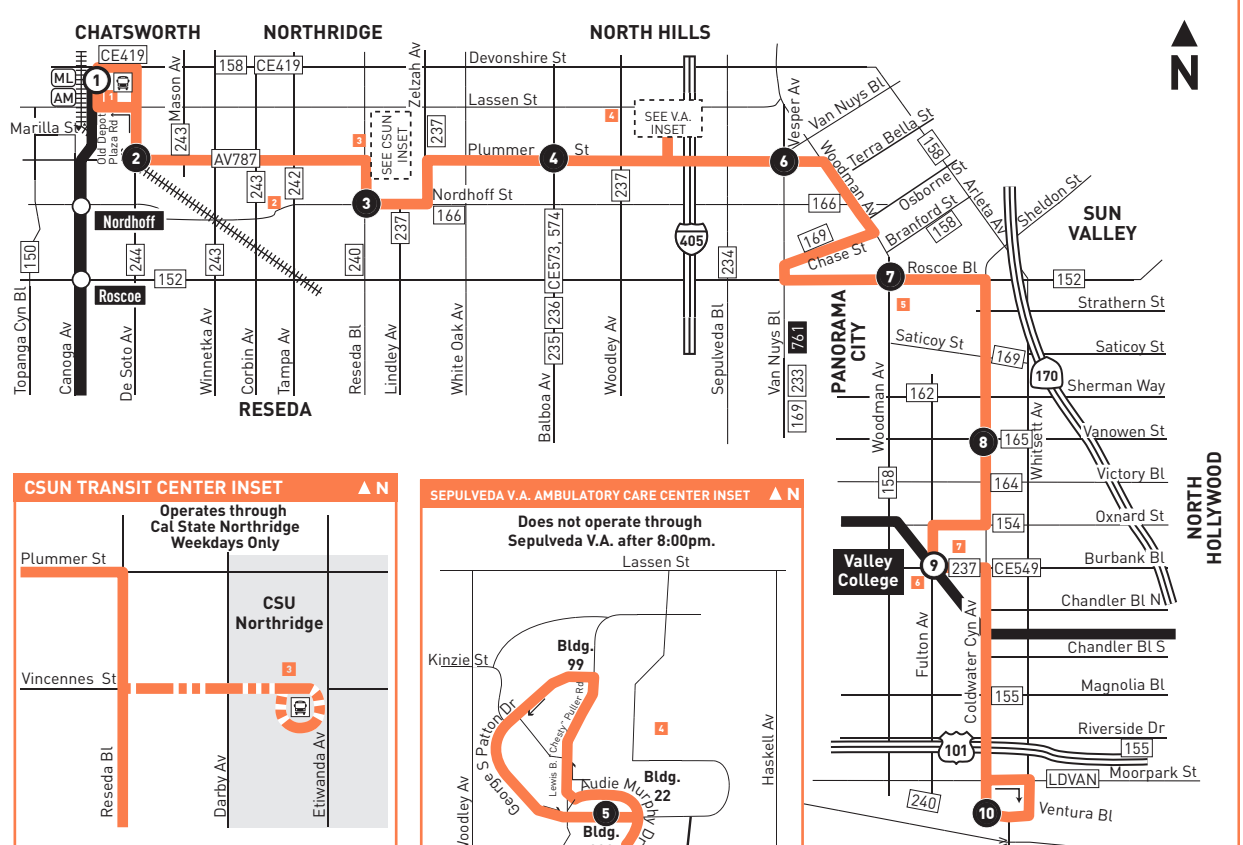

STUDIO CITY	NORTH HOLLYWOOD	PANORAMA CITY	NORTH HILLS	NORTHRIDGE	CHATSWORTH				
⑩	⑨	⑧	⑦	⑥	⑤	④	③	②	①
Ventura & Coldwater Canyon	Valley College G Line Station	Coldwater Canyon & Vanowen	Roscoe & Woodman	Plummer & Van Nuys	Sepulveda Veterans Hospital Outpatient Clinic	Plummer & Balboa	Reseda & Nordhoff	De Soto & Plummer	Chatsworth Station
5:40A	5:48A	5:54A	6:03A	6:14A	6:22A	6:27A	6:34A	6:44A	6:49A
6:30	6:38	6:44	6:53	7:04	7:14	7:19	7:26	7:36	7:42
7:19	7:27	7:33	7:43	7:56	8:06	8:11	8:18	8:29	8:35
8:09	8:17	8:24	8:34	8:48	8:58	9:04	9:12	9:23	9:29
8:55	9:04	9:12	9:23	9:38	9:48	9:54	10:02	10:13	10:19
9:43	9:52	10:00	10:11	10:28	10:38	10:44	10:53	11:04	11:10
10:32	10:42	10:50	11:01	11:18	11:28	11:34	11:43	11:55	12:01P
11:22	11:32	11:40	11:51	12:08P	12:18P	12:24P	12:33P	12:45P	12:51
12:12P	12:22P	12:30P	12:41P	12:58	1:08	1:14	1:22	1:35	1:41
1:03	1:13	1:21	1:32	1:49	1:59	2:04	2:12	2:24	2:30
1:54	2:04	2:12	2:23	2:40	2:50	2:55	3:03	3:15	3:21
2:45	2:55	3:03	3:15	3:32	3:42	3:47	3:55	4:07	4:13
3:37	3:47	3:55	4:07	4:24	4:34	4:40	4:49	5:01	5:07
4:31	4:41	4:49	5:01	5:18	5:28	5:34	5:43	5:55	6:01
5:26	5:36	5:44	5:56	6:12	6:22	6:28	6:36	6:47	6:53
6:20	6:30	6:38	6:50	7:06	7:16	7:22	7:30	7:40	7:46
7:18	7:28	7:36	7:46	8:00	—	8:11	8:19	8:30	8:36
8:15	8:24	8:32	8:42	8:56	—	9:07	9:14	9:24	9:29
9:20	9:28	9:35	9:44	9:56	—	10:07	10:14	10:24	10:29
10:20	10:28	10:35	10:44	10:56	—	11:07	11:14	11:24	11:29

ROUTE MAP