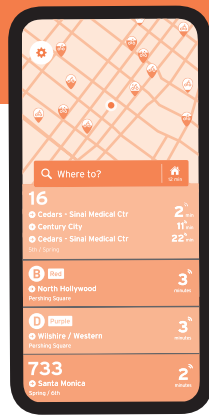

Saturday, Sunday and Holiday Schedules

Saturday, Sunday and Holiday Schedule in effect on New Year's Day, Memorial Day, Independence Day, Labor Day, Thanksgiving Day and Christmas Day.

Horarios de sábado, domingo y días feriados

Horarios de sábado, domingo, y días feriados en vigor para New Year's Day, Memorial Day, Independence Day, Labor Day, Thanksgiving Day y Christmas Day.

Need to know on the go?

Download *Transit* app for trip plans, service alerts, maps and more.