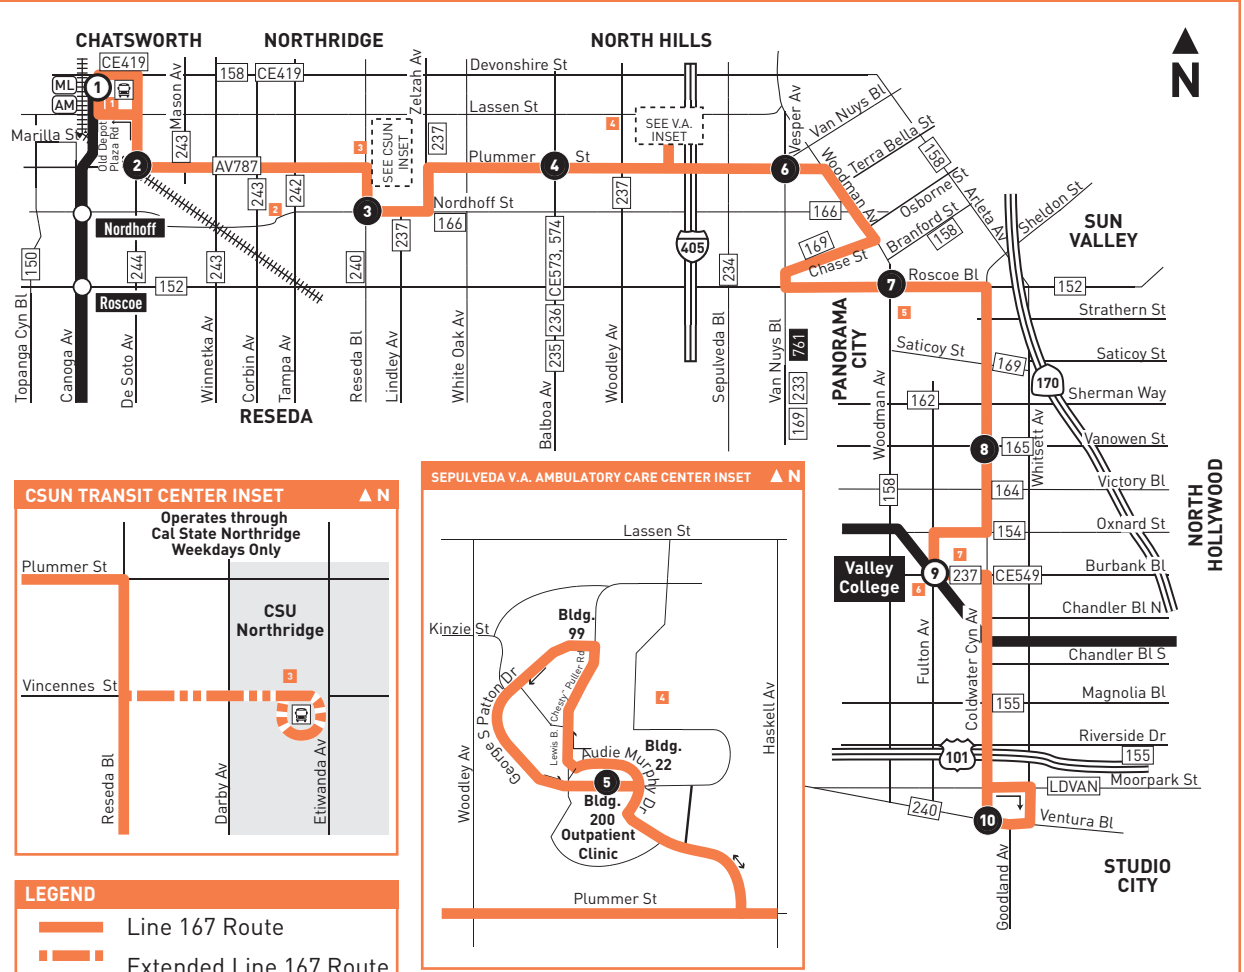

Effective Jun 26 2022

167

Metro Local

Eastbound/Southbound to Studio City
 Westbound/Northbound to Chatsworth Station
 via Plummer St, Coldwater Canyon Av

Effective Jun 26 2022

Eastbound Al Este - Southbound - Al Sur (Approximate Times/Tiempos Aproximados)

ROUTE MAP

LEGEND

- Line 167 Route
- Extended Line 167 Route (Weekdays Only)
- Timepoint
- Metro G Line (Orange)
- Metrolink, Amtrak
- G Line (Orange) Station
- G Line (Orange) Station & Timepoint
- Transit Center
- Amtrak Station
- Metrolink Station
- AV Antelope Valley Transit
- CE LADOT Commuter Express
- LDVAN LADOT Dash Van Nuys/Studio City
- SC Santa Clarita Transit
- SV Simi Valley Transit